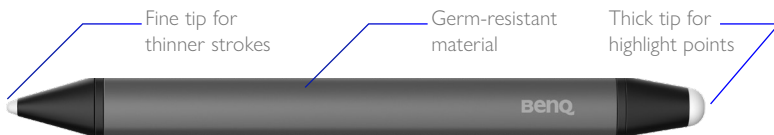

→ Specifications subject to change without notice. Please contact your local BenQ office for the full BenQ product range.

INPUT AND OUTPUT TERMINALS

FRONT I/O

KEYPAD BUTTON

DOWN I/O

SIDE I/O

DIMENSIONS (MM)

STYLUS

The RM03 Series comes with a pair of BenQ's germ-resistant pens that allow you to write in different colours at the same time.

© 2021 BenQ Corp. Specifications may vary by region, please visit your local stores for details. Actual product's features and specifications are subject to change without notice. This material may include corporate names and trademarks of third parties which are the properties of the third parties respectively.