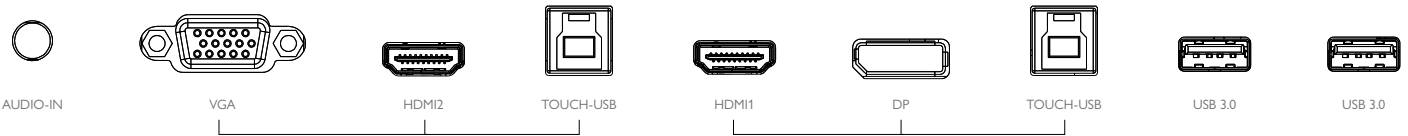

→ Specifications subject to change without notice. Please contact your local BenQ office for the full BenQ product range.

INPUT AND OUTPUT TERMINALS

FRONT I/O

KEYPAD BUTTON

DOWN I/O

SIDE I/O

DIMENSIONS (MM)

STYLUS

The RM03 Series comes with a pair of BenQ's germ-resistant pens that allow you to write in different colours at the same time.

© 2021 BenQ Corp. Specifications may vary by region, please visit your local stores for details. Actual product's features and specifications are subject to change without notice. This material may include corporate names and trademarks of third parties which are the properties of the third parties respectively.