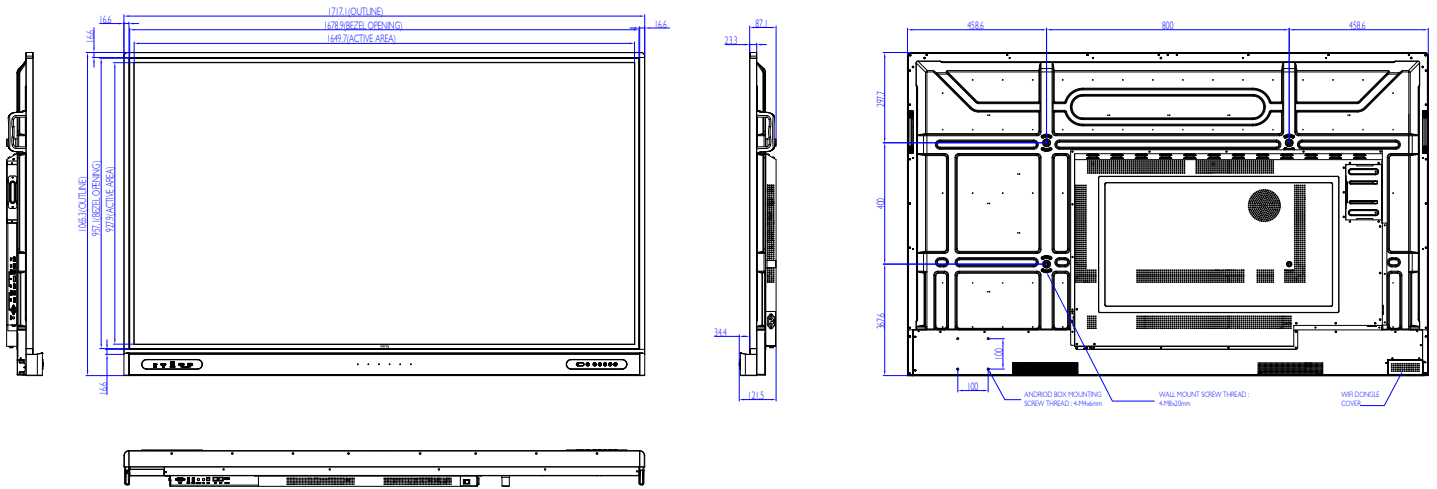

→ Specifications subject to change without notice. Please contact your local BenQ office for the full BenQ product range.

INPUT AND OUTPUT TERMINALS

FRONT I/O

KEYPAD BUTTON

DOWN I/O

SIDE I/O

DIMENSIONS (MM)