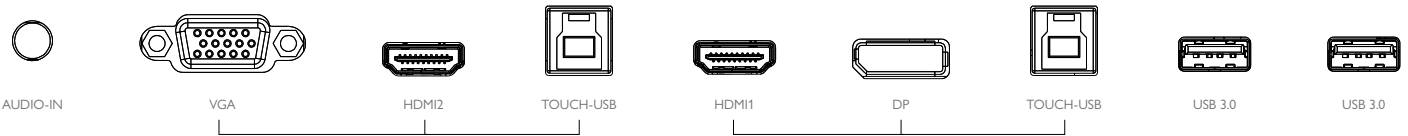

→ Specifications subject to change without notice. Please contact your local BenQ office for the full BenQ product range.

INPUT AND OUTPUT TERMINALS

FRONT I/O

KEYPAD BUTTON

DOWN I/O

SIDE I/O

DIMENSIONS (MM)

STYLUS

The RM03 Series comes with a pair of BenQ's germ-resistant pens that allow you to write in different colours at the same time.

www.benq.eu/en-uk/business/index.html