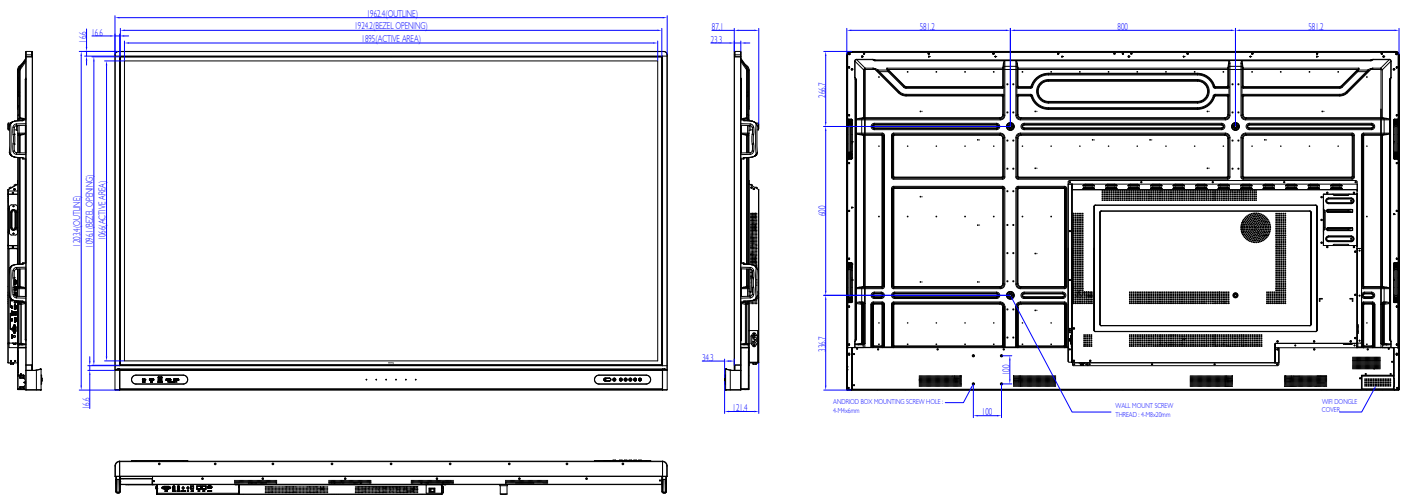

→ Specifications subject to change without notice. Please contact your local BenQ office for the full BenQ product range.

INPUT AND OUTPUT TERMINALS

FRONT I/O

KEYPAD BUTTON

DOWN I/O

SIDE I/O

DIMENSIONS (MM)