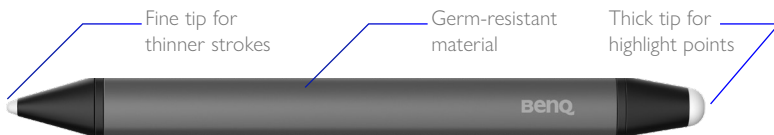

→ Specifications subject to change without notice. Please contact your local BenQ office for the full BenQ product range.

INPUT AND OUTPUT TERMINALS

FRONT I/O

KEYPAD BUTTON

DOWN I/O

SIDE I/O

DIMENSIONS (MM)

STYLUS

The RM03 Series comes with a pair of BenQ's germ-resistant pens that allow you to write in different colours at the same time.

www.benq.eu/en-uk/business/index.html