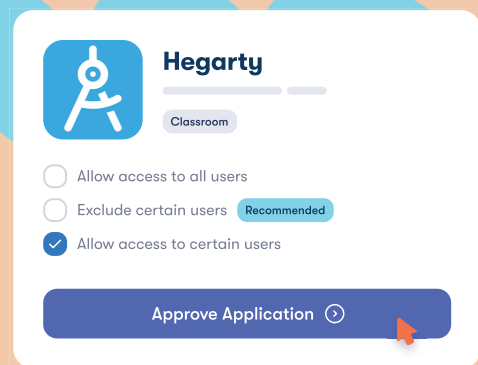

35m

pieces of data

How it works

Our innovative cloud-based solution enables you to take full control of your school data and the integrations you make.

1. App requests access to school data

New apps can only request the exact data they need. We call these 'permissions' and the school is always in control of them.