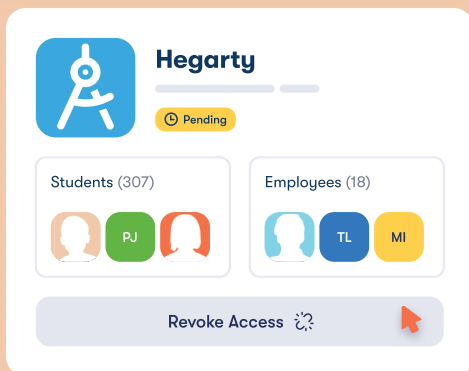

35m

pieces of data

How it works

Our innovative cloud-based solution enables you to take full control of your school data and the integrations you make.

1. App requests access to school data

New apps can only request the exact data they need. We call these 'permissions' and the school is always in control of them.

2. School is notified of App request

Wonde will let the school know an App is requesting access to specific data. The school logs in to the secure platform to view all pending requests.

3. School controls the request via Wonde