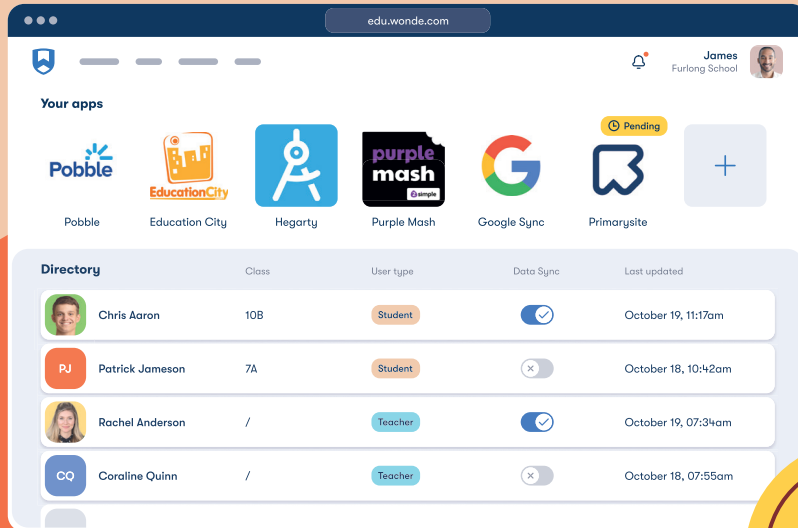

wonde

**Secure data
management
for schools**

Work better with Wonde

A powerful, secure solution to transform how you manage and control your school data.

Schools deserve a quality data management solution that is maintained in a powerful, highly secure, easy-to-use way.

Simple yet powerful

An intuitive solution that is easy to understand and manage.

Secure data sharing

Accurate, timely and appropriate data sharing ability.

Update via one platform

Save significant staff time and resources through single updates via one platform.