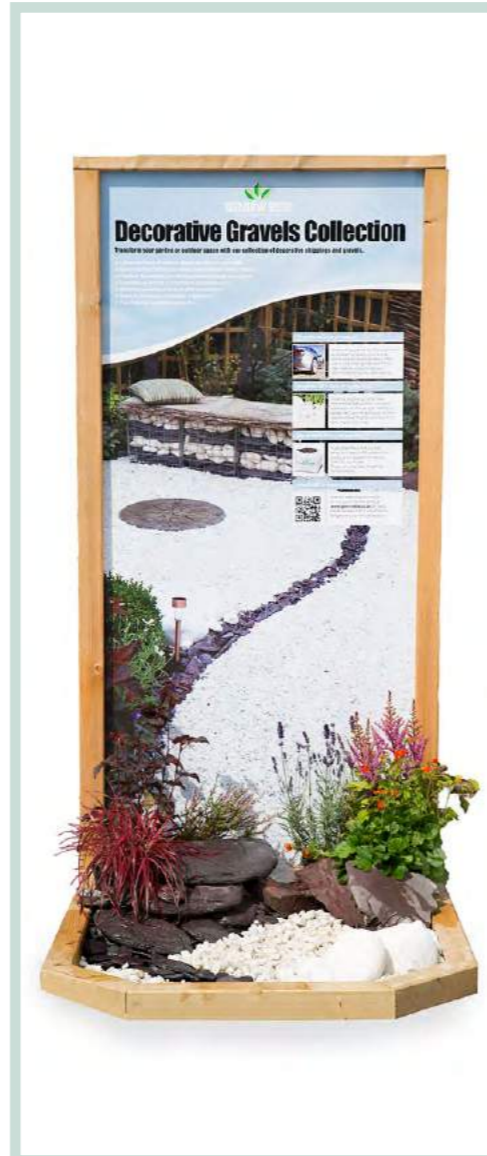

GARDEN DECORATION LANDSCAPING &

MEADOW VIEW STONE

www.meadowviewstone.co.uk
info@meadowviewstone.co.uk
+44 (0) 1948 841607