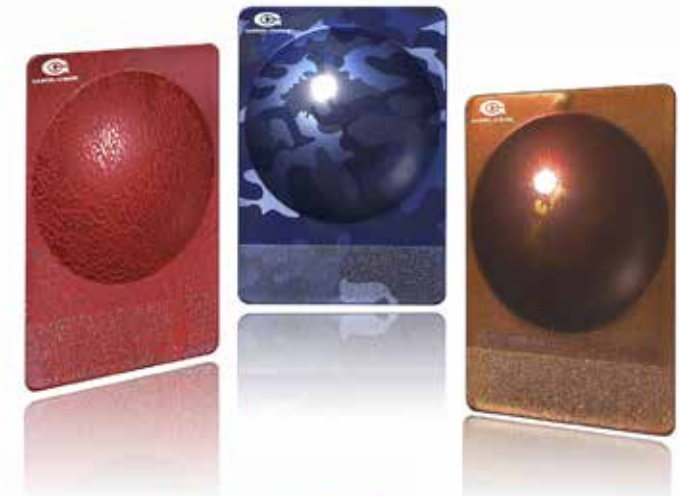

Show Sector:

Landscaping and Garden Decoration

Bringing life to plastics

... is exactly what we are doing at Gabriel-Chemie. Before a plastic product reaches the end consumer, there are several important production steps. Masterbatch is used as a raw material in the production process and breathes life into plastics. It gives the colourless raw polymer vibrant colours, effects and functional additives. Our product range comprises additive-masterbatch, colour and special-effect masterbatch, black and white masterbatch as well as combination masterbatch.

 gabriel-chemie.com

Colour Vision No23

High Contrast Lasermarking

Oxidized Metal & Stone Effects

Terracotta – coated Outdoor Planters and indoor colourful planters.

 hbgpots.com
 [@hbgpots](https://www.instagram.com/hbgpots)