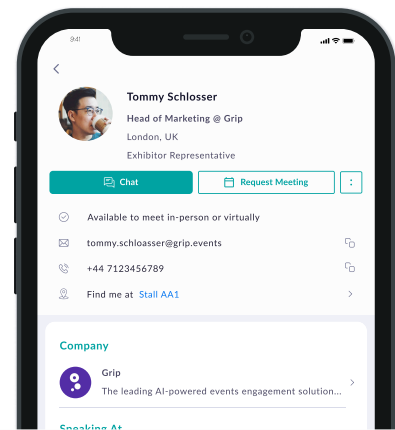

2 Chat with connections

Ensure you've made a connection or confirmed a meeting to initiate chats.