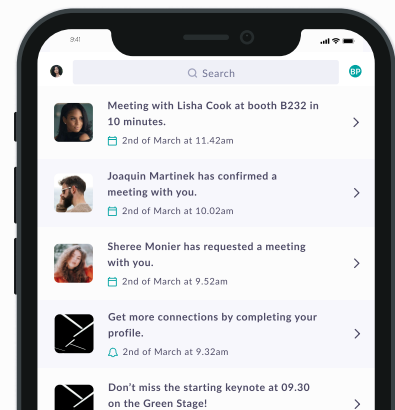

## 1 Discover Glee 2024

Your central hub for Glee 2024. Access essential information and personalized content.

## 2 Chat with connections

Ensure you've made a connection or confirmed a meeting to initiate chats.

## 3 Follow your schedule

Keep track of your day. Note: Adding sessions to your schedule doesn't reserve seats—arrive early!

## 4 Get notified

Never miss an update or opportunity! Turn on your notifications to be reminded of meetings and to receive event updates.

Images above are mockups for illustrative purposes. Actual event platform appearance may vary. We've carefully crafted this guide to help you harness the full potential of our event platform to prepare for Glee 2024. Scan the QR code or [click here](#) for more in-depth resources.