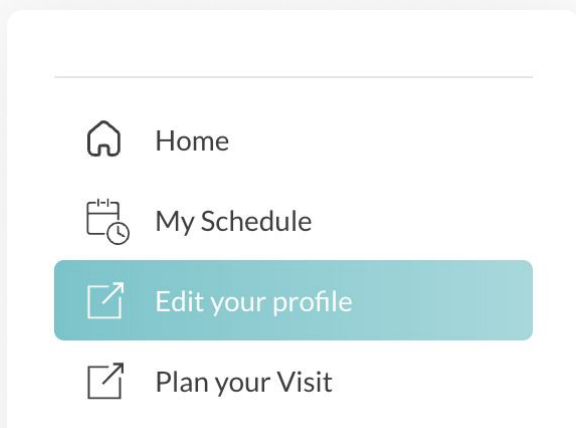

# Maximize your time at Glee 2024

## 1 Update your profile

Make the best first impression with a profile picture and powerful headline.