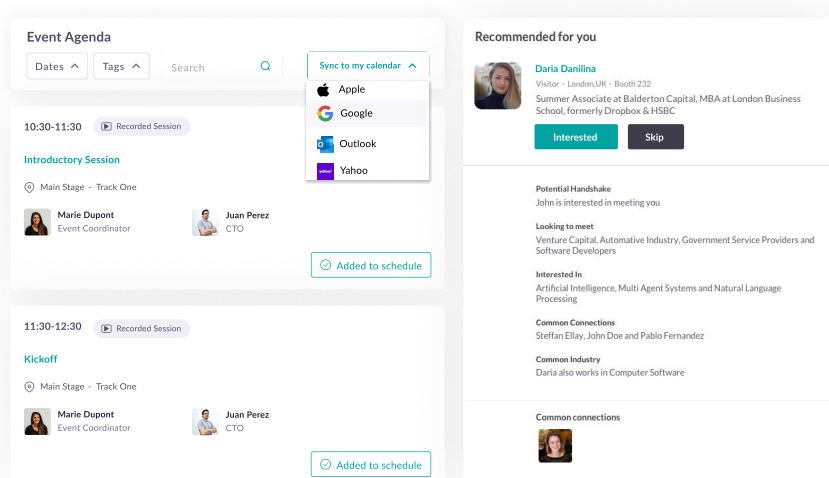

## 3 Build your event experience

- Expand your network by reviewing your AI-powered recommendations and exploring profile lists. Connect by sending meeting invites or showing interest in profiles.
- Explore the agenda to further customize your event experience

### PRO TIP

Subscribe to your calendar to add confirmed meetings and bookmarked sessions to your calendar

Images above are mockups for illustrative purposes. Actual event platform appearance may vary. We've carefully crafted this guide to help you harness the full potential of our event platform to prepare for Glee 2024. Scan the QR code or [click here](#) for more in-depth resources.