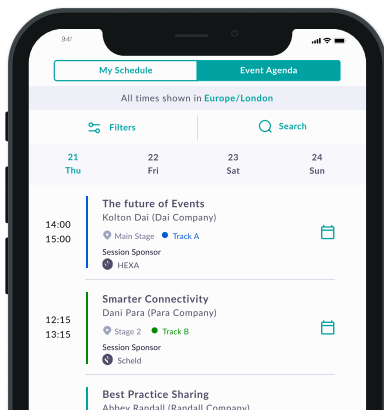

3 Follow your schedule

Keep track of your day. Note: Adding sessions to your schedule doesn't reserve seats—arrive early!