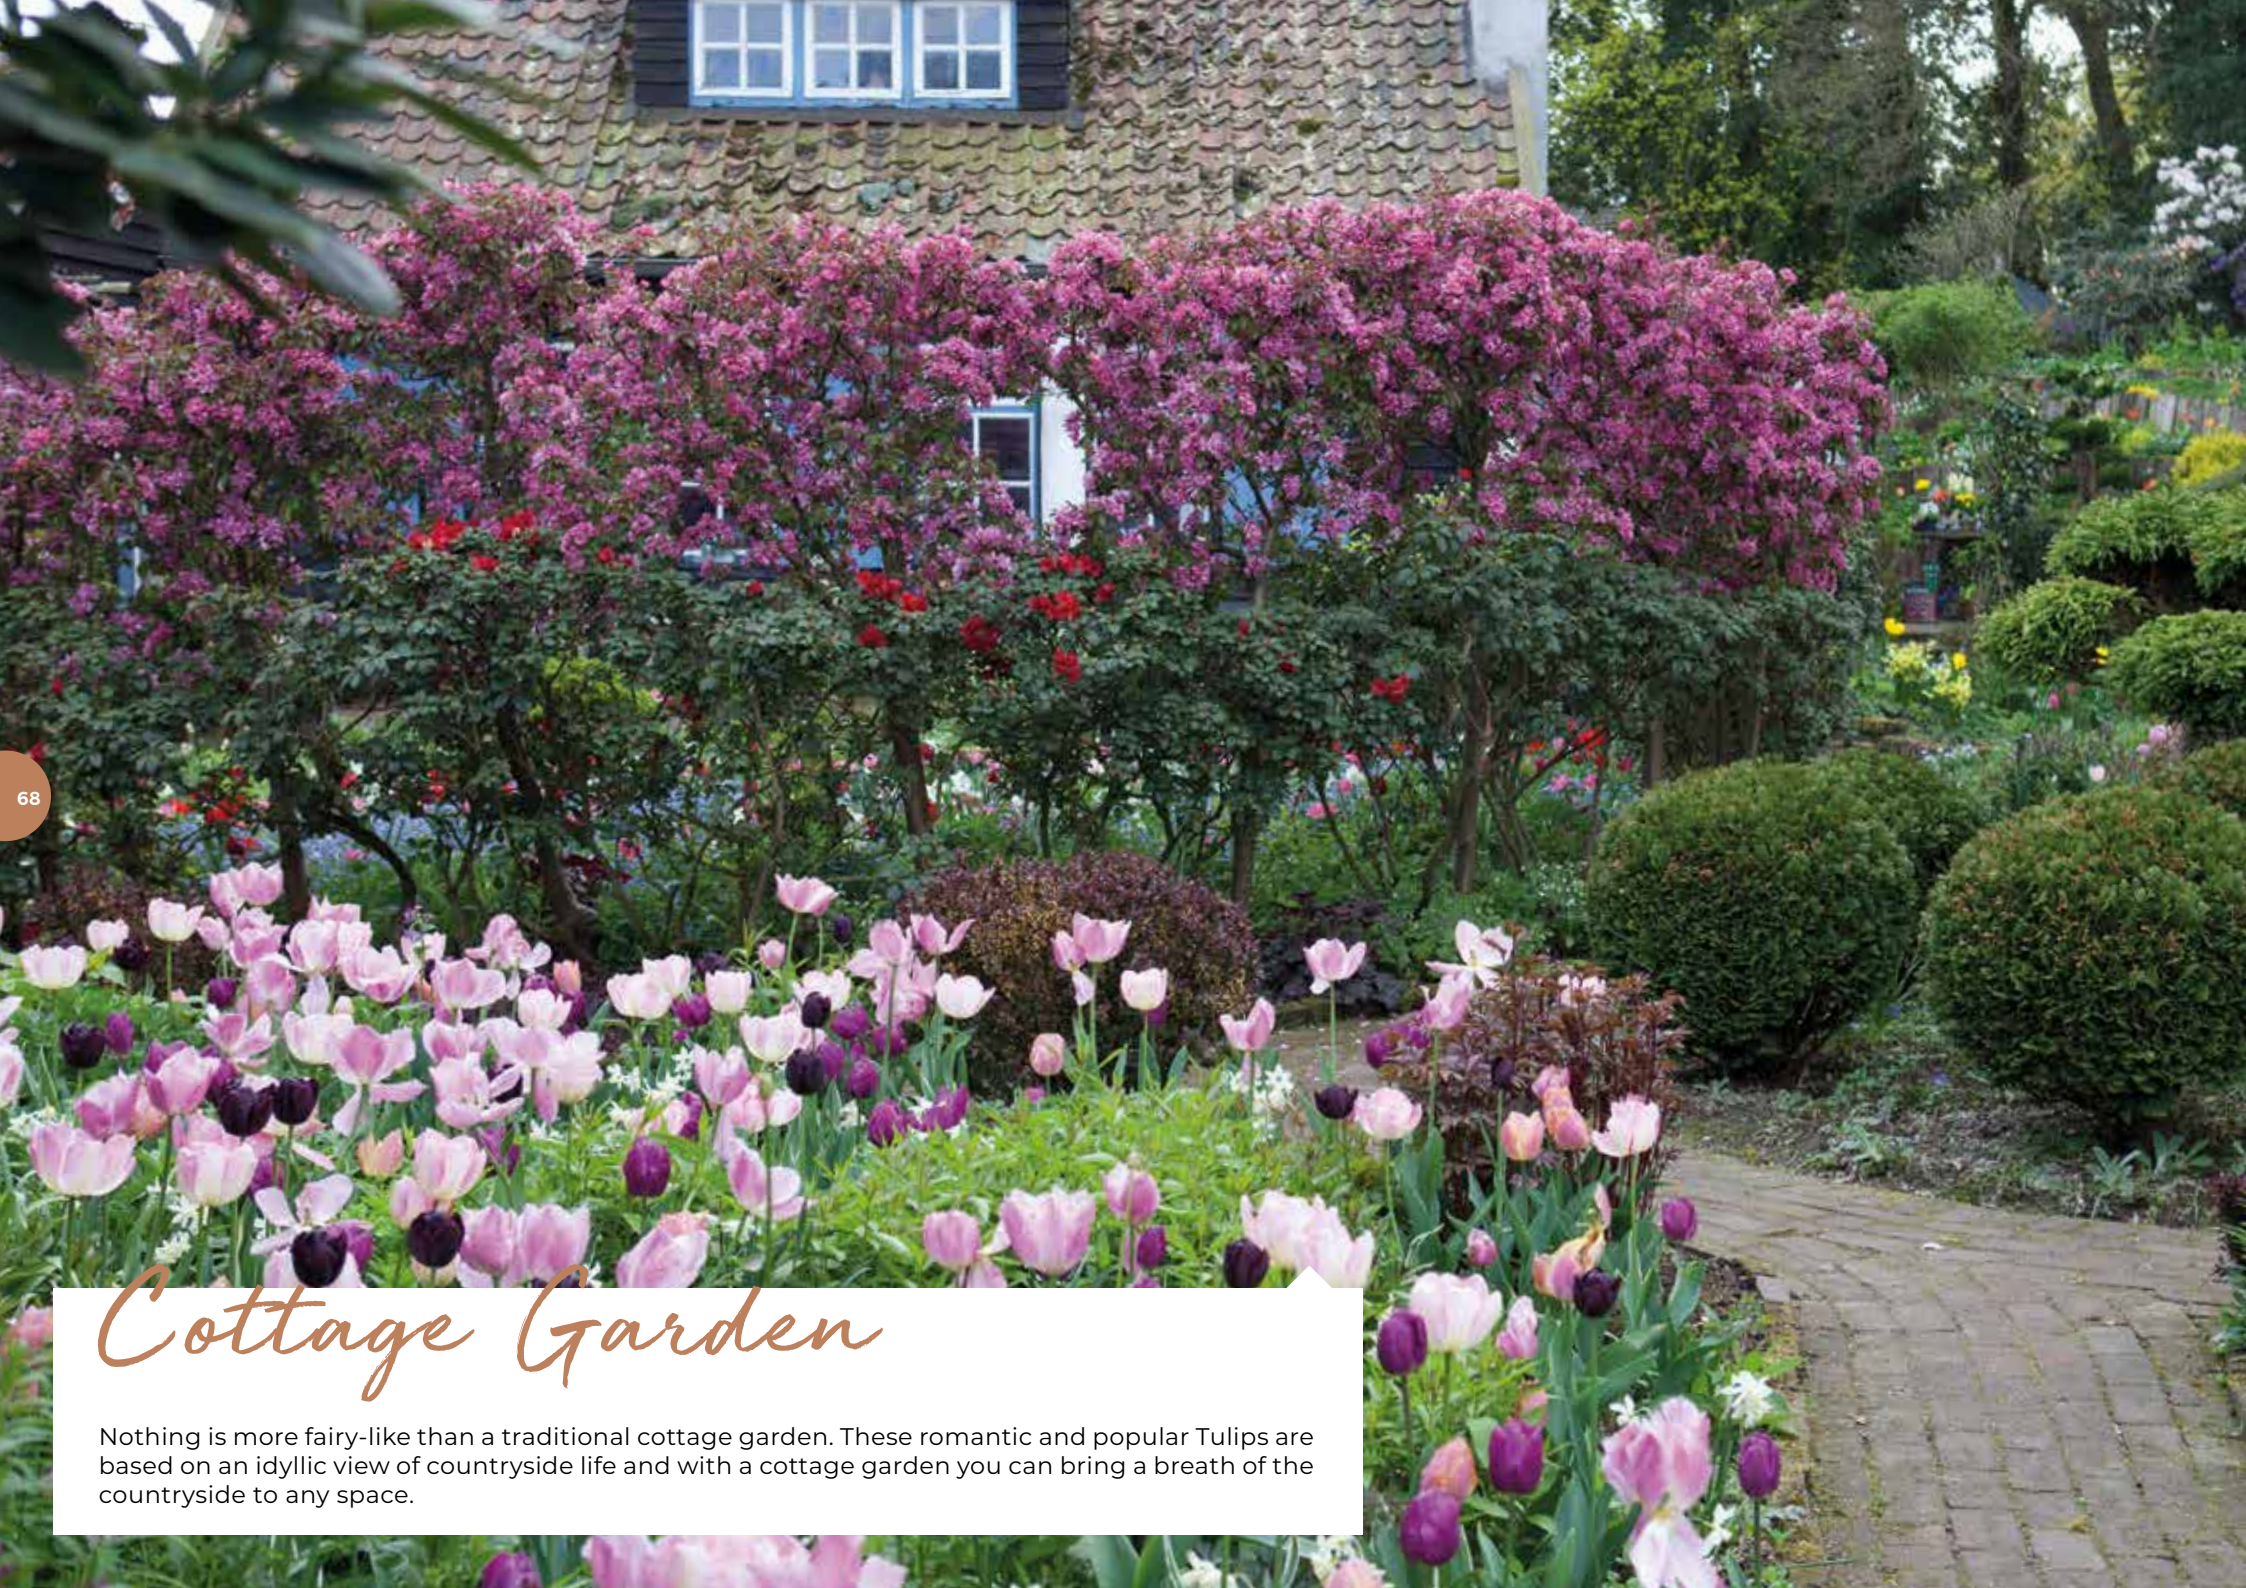

**The Cottage Garden
Tulip Collection**
Nothing is more fairy-like than a traditional cottage garden. These romantic and posh Tulips are based on an idyllic view of countryside life and with a cottage garden you can bring about all of the countryside to any space.

UNUSUAL BULBS	TULIP GARDEN
WOODLAND GARDEN	ALLIUM GARDEN

1m²

PALLET DEAL

Cottage Garden

Pallet 100 x 100 x 180 cm

775 205 1315 Packs

Cottage Garden

Nothing is more fairy-like than a traditional cottage garden. These romantic and popular Tulips are based on an idyllic view of countryside life and with a cottage garden you can bring a breath of the countryside to any space.