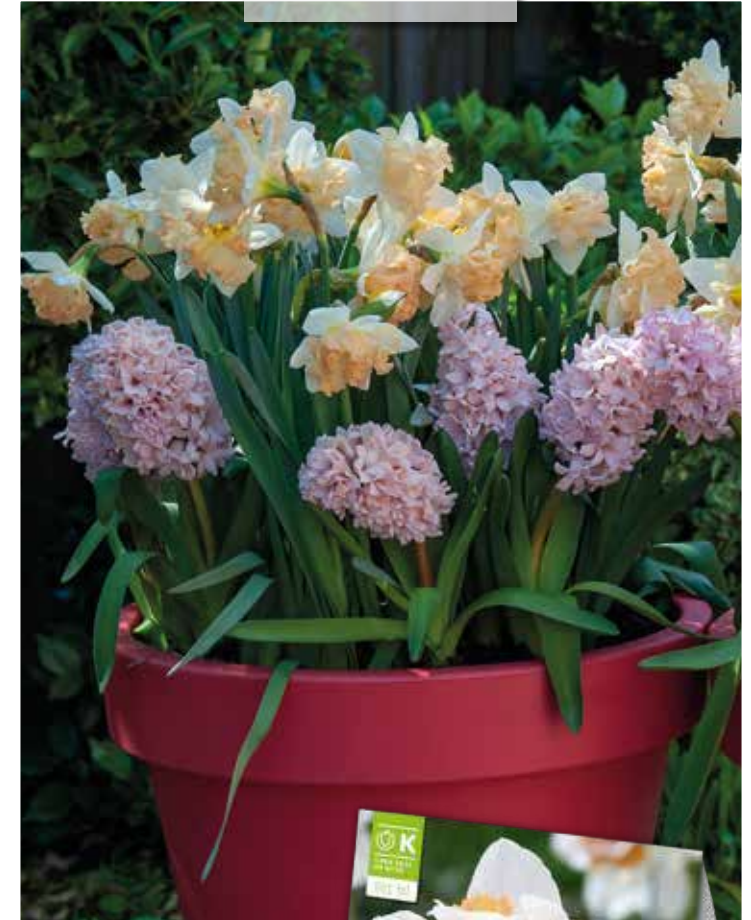

Indoor Hyacinthus in Ceramic Pot

715 324	12 Pots
ø 13 x 12 cm	Size: 16/17 cm
Hyacinthus Blue Jacket	6 x 3 Bulbs
	8711805070113
Hyacinthus Pink Pearl	6 x 3 Bulbs
	8711805070106

Biodiversity

The target group **Modern Hippies** are free spirits, adventurers and life lovers that want to make a positive impact on the world. They buy almost everything organically and like to grow their own herbs or vegetables.