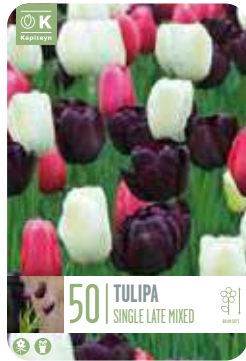

**Tulipa single late
Mixed Colours**

Size: 11/12 cm
8711805069520

633 377 50 x 50 Bulbs
633 370 15 x 50 Bulbs