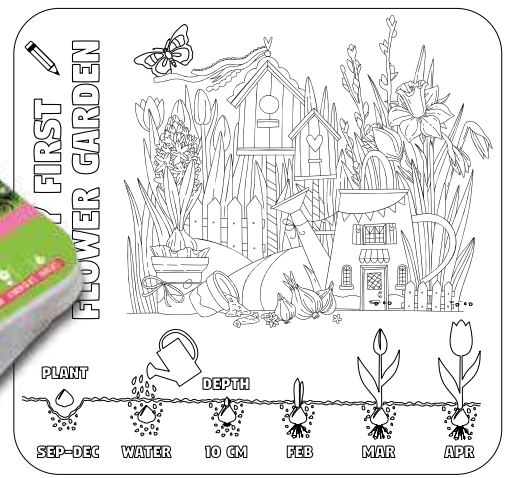

COLOURING PAGE ON THE BACK OF THE CARD

**Plant-O-Mat
My First Flower Garden**
24 x 23,5 cm   22 x 30 Bulbs
608 650   8711805144562