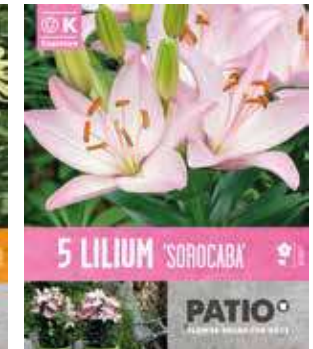

Dahlia Gallery Serenade
Size: l 12 x 3 Bulbs
684 804 87118051235027

Lilium Sorocaba
Size: 16/18 cm 15 x 5 Bulbs
684 820 8711805086848