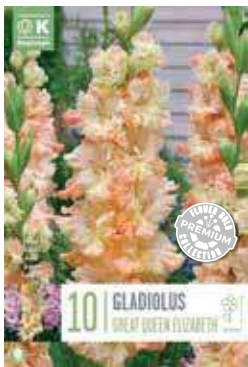

# Gladiolus

**Gladiolus Ruffled Charmberry**  
Size: 12/14 cm 15 x 10 Bulbs  
**671 800** 8711805087296

**Gladiolus Ruffled Saint Dmitri Solynski**  
Size: 12/14 cm 15 x 10 Bulbs  
**671 805** 8711805087302