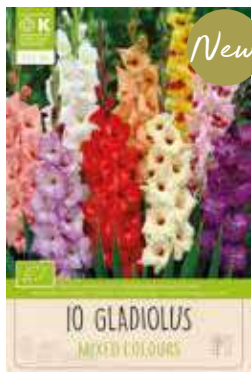

**Gladiolus
Mixed Colours**

Size: 10/12 cm 20 x 10 Bulbs
6B10048 8711805118785