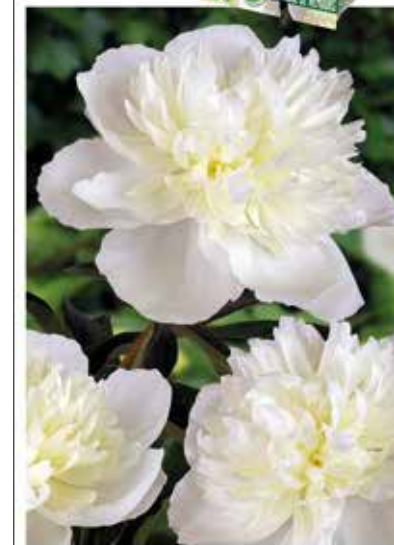

28 x 36 x 22 cm

64 Expo boxes per Euro pallet

**Highly Fragrant Peony  
Duchesse de Nemours**

Peony Duchesse de Nemours has been deservedly popular since the mid-nineteenth century. A very old yet extremely beautiful Peony, (lactiflora) that produces highly scented crown-shaped blooms with rich creamy-white petals. This classic, award-winning, double-flowered Peony is one of the earlier flowering cultivars which will continuously bloom during the flowering season and a favourite amongst the cut-flower trade.