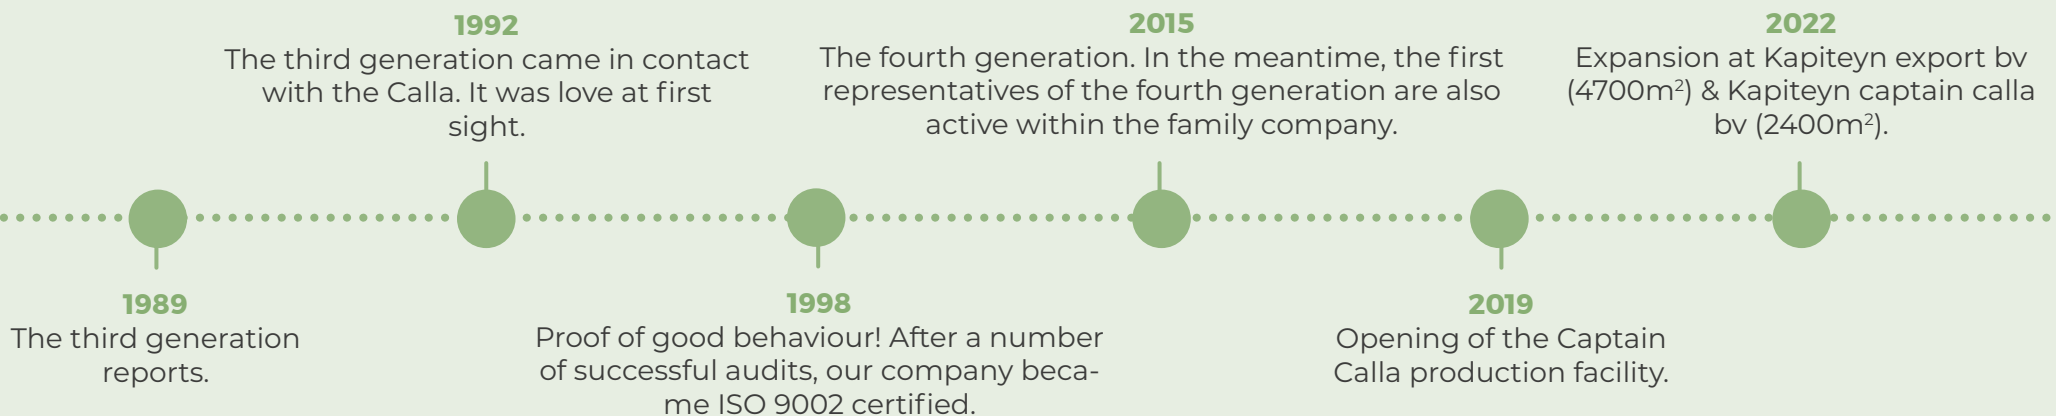

FLOWER BULBS OUR NATURE

Flower bulbs are in our nature! We know everything there is to know about them. Because we have our own nursery and breeding company we are able to provide the best quality top sized flower bulbs straight from the land. It is in our nature to deliver the best product. We have done this since 1926 with a lot of passion for the profession. For four generations, everything we do has revolves around this beautiful product. So we can truly say, Flower Bulbs, Our Nature!

Kapiteyn is located in the heart of the largest flower bulb production centre of the world. Our customers can be found all over the world. We export +/- 200 million flower bulbs per year to over 40 countries worldwide.

Watch our corporate videos:

Learn more about the Kapiteyn history: