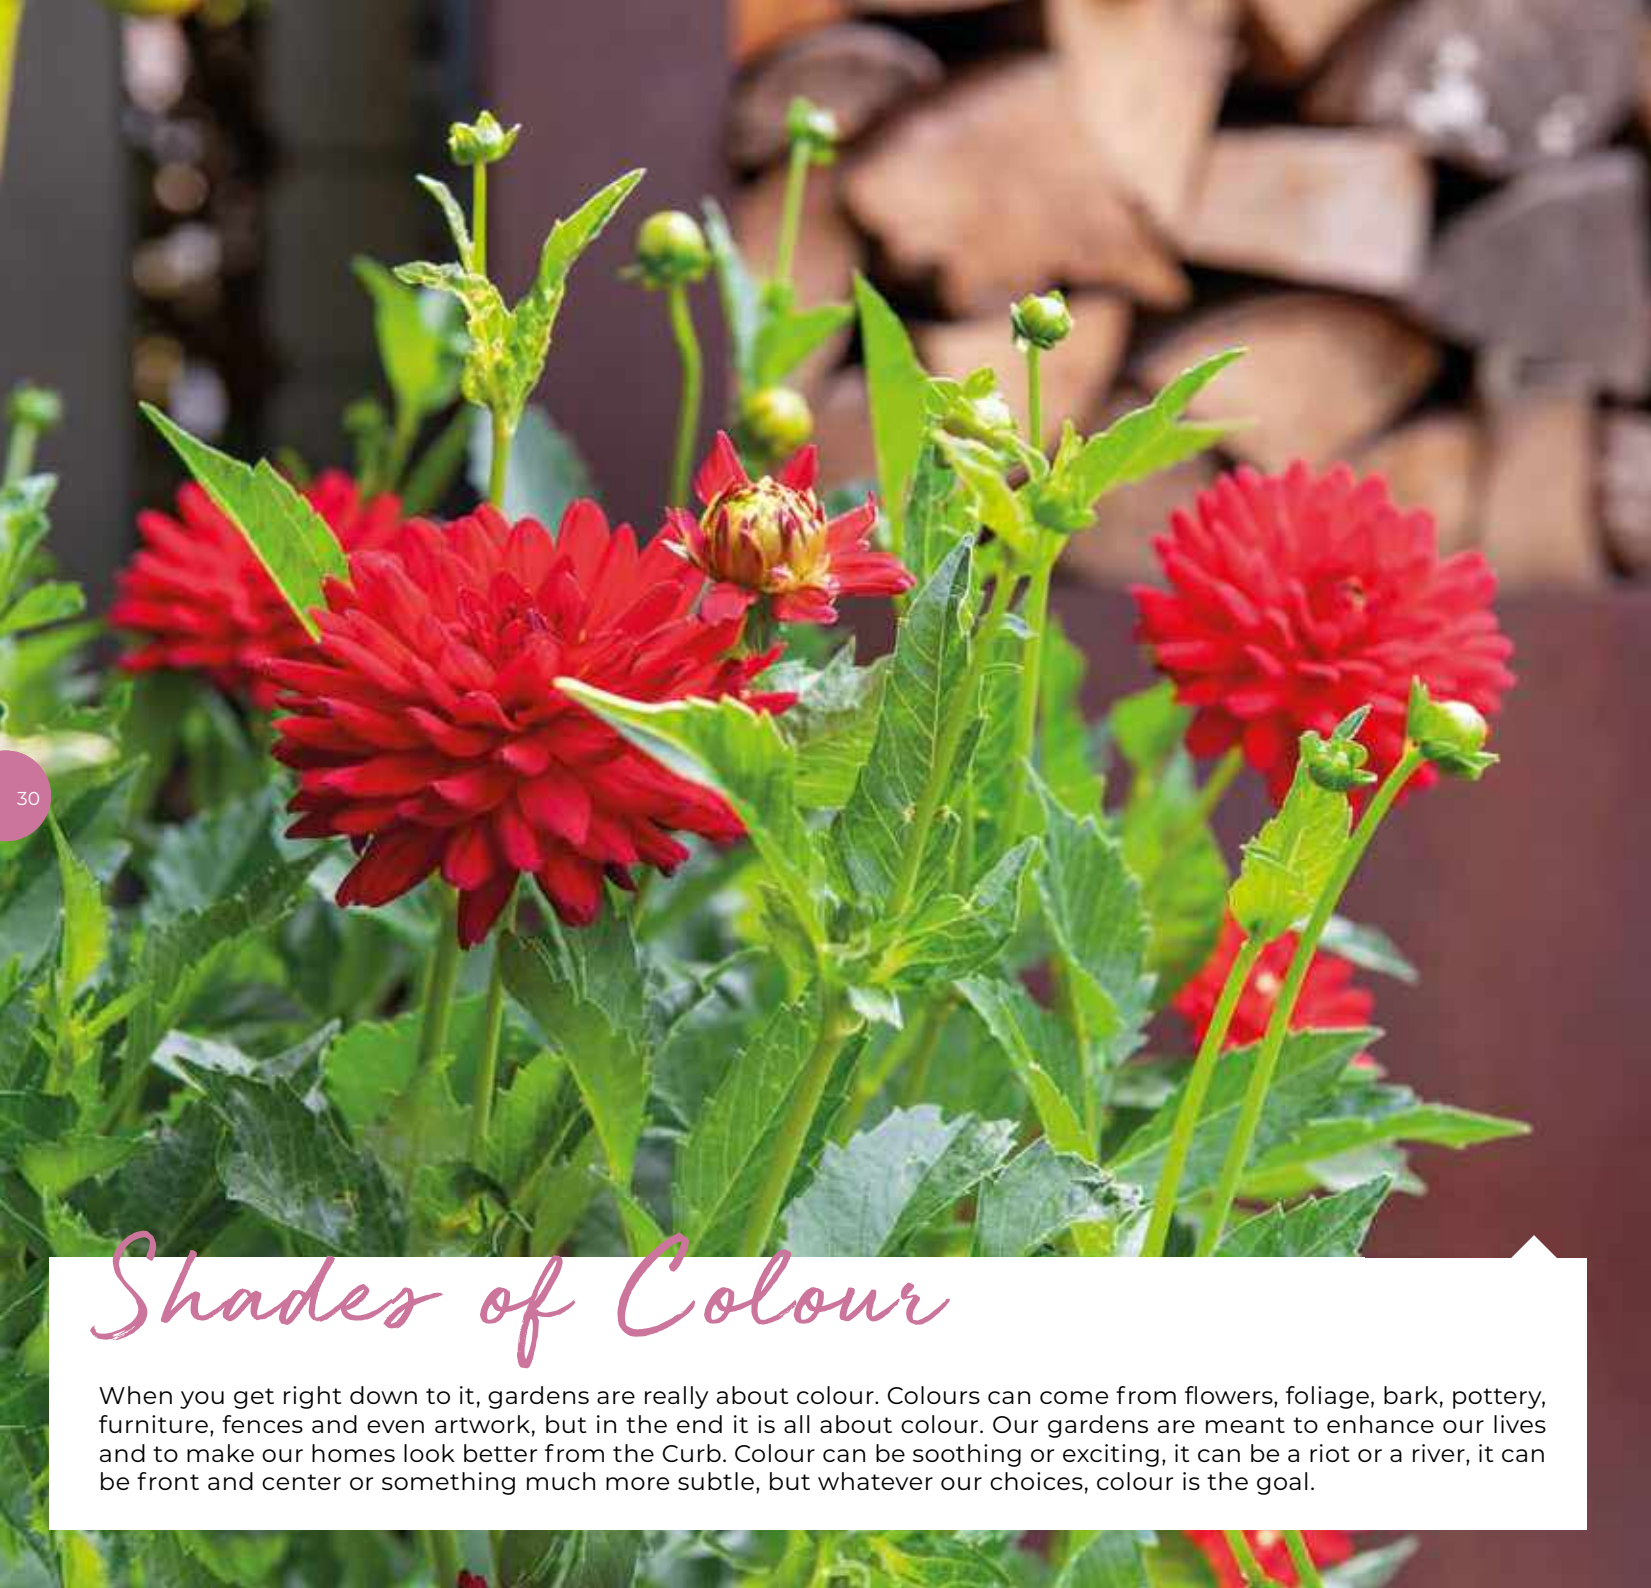

Shades of Colour

When you get right down to it, gardens are really about colour. Colours can come from flowers, foliage, bark, pottery, furniture, fences and even artwork, but in the end it is all about colour. Our gardens are meant to enhance our lives and to make our homes look better from the Curb. Colour can be soothing or exciting, it can be a riot or a river, it can be front and center or something much more subtle, but whatever our choices, colour is the goal.