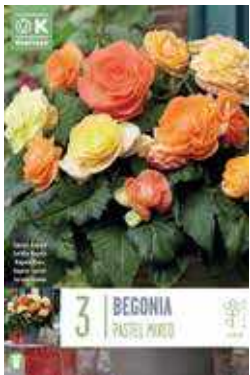

Begonia compacta Pastel Mixed

Size: 5/6 cm 15 x 3 Bulbs
665 163 8711805087074