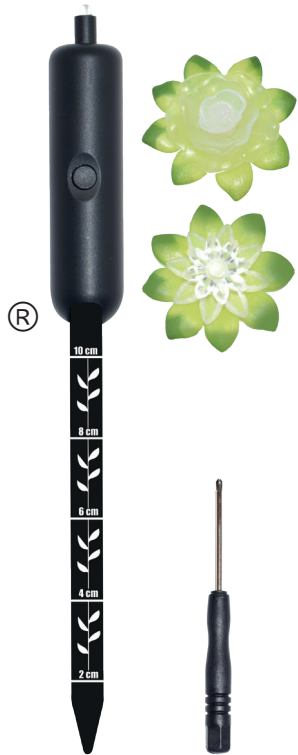

for house plants

LED MOISTURE SENSOR

Available in 2 designs

Keep your plants alive!

Stop over watering or underwatering

REGISTERED DESIGN 6177405

FUNTECH

Try Me CDU and Gift Box

Pack contains:

- Moisture sensor
- Light diffusing push on flower head - Lotus or Rose
- Plant watering guide
- Mini screwdriver (Battery)

Requires 1 x AAA battery not included

ROSE

LOTUS

30 units

Interactive
Try Me Button
See the lighting effect