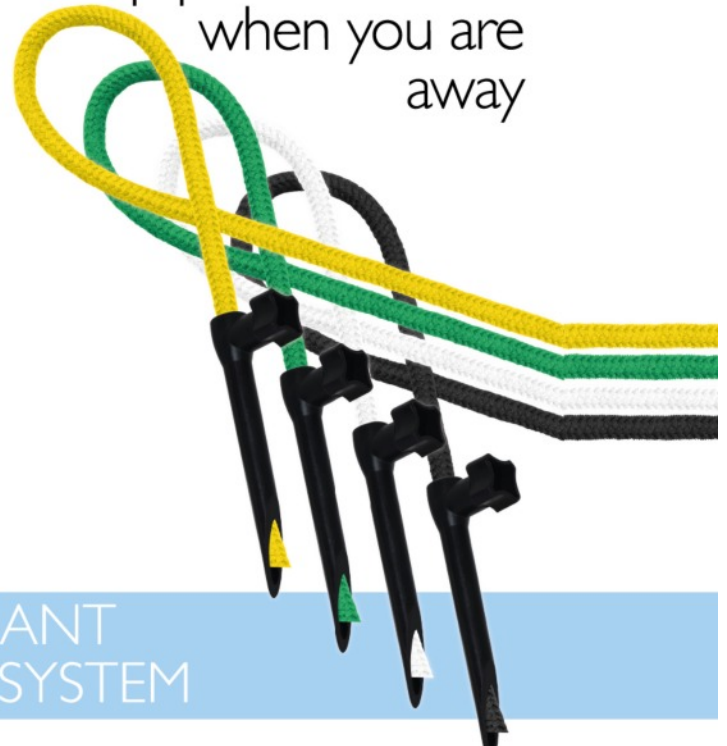

- Checks moisture at root level, not just at the surface
- On demand instant checking or continuous checking with a reminder to water
- Red/Green easy to understand traffic light system
- Prevents both over watering and under watering (80% of plants die of overwatering)
- Attractive flower designs - Rose and Lotus
- Very long battery life - 1 x AAA will last over 3 years in normal use

PLANT WATERING SYSTEM

Keep plants watered when you are away

CONTROLLED WATERING

PERFECT FOR HOLIDAYS

PLANT KIT

INDOOR PLANT WATERING SYSTEM

Key Selling Features

- Multi plant system for up to 6 plants
- Control valve to adjust flow requirements, tighten to reduce flow
- You choose the water containers - a larger container = longer watering
- Nylon/polyester cords - will not rot
- Multi colour and multi length cords
- Perfect if you are going away or are just forgetful!