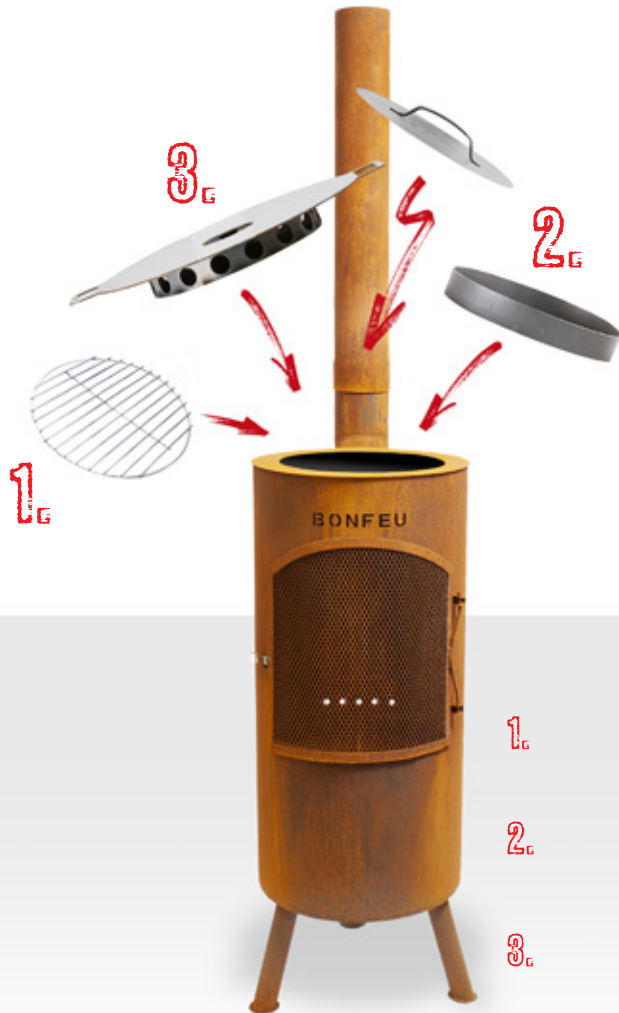

OUTDOOR COOKING

Cooking possibilities

1_G

Grill

2_G

Wok-ring

3_G

Optional: Plancha
(See page 20)