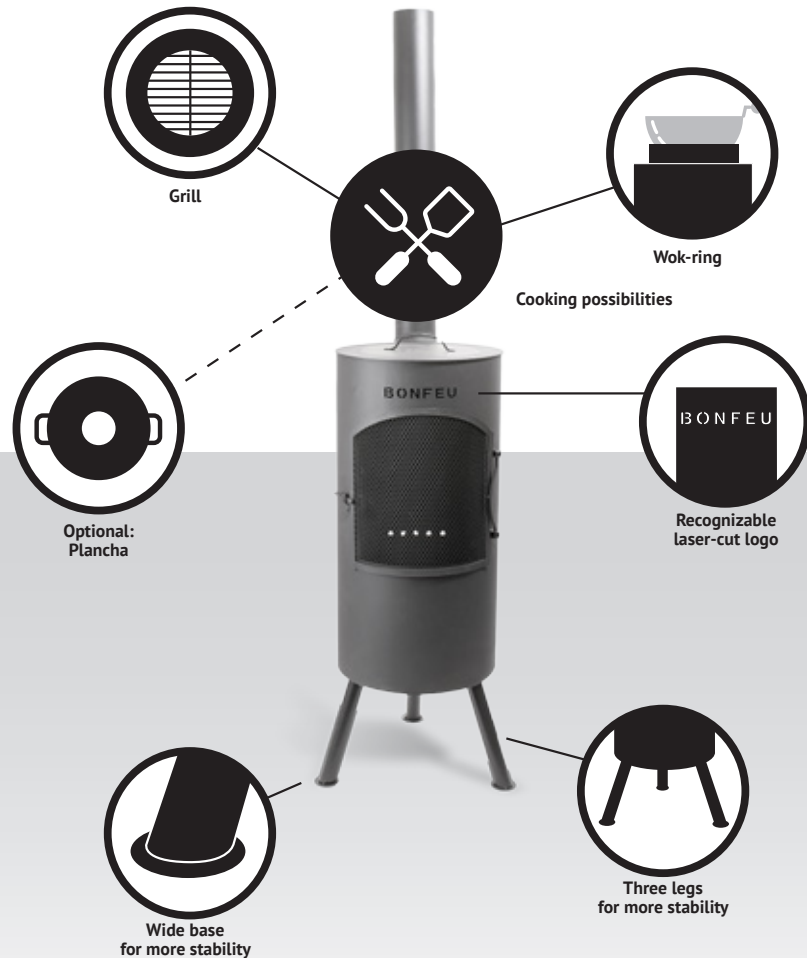

FEATURES AND BENEFITS

BONTINO

The BonTino fireplace has a diameter of 35 cm. Because of the wider diameter and a height of 164 cm, you get a great fireplace with barbecue grill and wok ring for your garden.

H 164 cm Ø 35 cm
Incl. grill grid, wok ring, spark screen and lid.
A plancha is optional (SKU BPR3.400G)

■ SKU 3501   ■ SKU 3501R