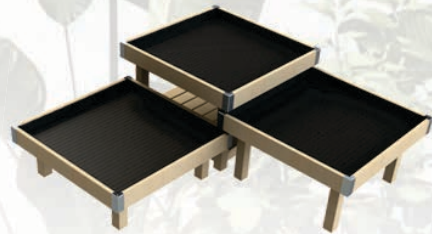

Houseplant displays

HOUSEPLANT TABLE ADD ON FRAME

SKU - Z0784

950 X 950 X 1150MM H

THE HOUSEPLANT 'ADD-ON FRAME' CAN BE PURCHASED TO FIT OUR METAL LEG & TIMBER LEG HOUSEPLANT TABLES. THE ADD-ON FRAME WILL RETROFIT OUR EXISTING 1X1M METAL OR TIMBER LEG HOUSEPLANT TABLES.

MATERIALS AND FINISH

- MILD STEEL FRAME
- AVAILABLE IN A WIDE RANGE OF RAL COLOURS OR CLEAT LACQUERED MILD STEEL

Houseplant displays

TIMBER LEG HOUSEPLANT TABLES

1000MM X 1000MM TOP
300, 450, 600MM BED H.
SKU: X2076 - X2087 - X2086

300MM H TABLE

450MM H TABLE

600MM H TABLE

ALUMINIUM CORNERS

FEATURES

- PLYWOOD BED
- 120MM SURROUND
- ALUMINIUM CORNERS
- PLASTIC FLOOD TRAY
- (FLOOD TRAY SIZE 950 X 950MM)
- OPTIONAL DRAINAGE HOLE

FINISH

- TREATED TIMBER
- SOLID PAINT
- ONE COAT WASH

Houseplant displays

METAL FRAMED PERIMETER UNIT

SKU: Z0708

1000MM W 600MM D 1800MM H

OUR PERIMETER UNIT CAN BE USED AS A WALL OR FLOOR DISPLAY, PAIRING THE UNITS CAN ACT AS A CENTRE DISPLAY

THE UNIT AND CAN ALSO BE USED TO CREATE A PERIMETER BETWEEN OR AROUND DEPARTMENTS.