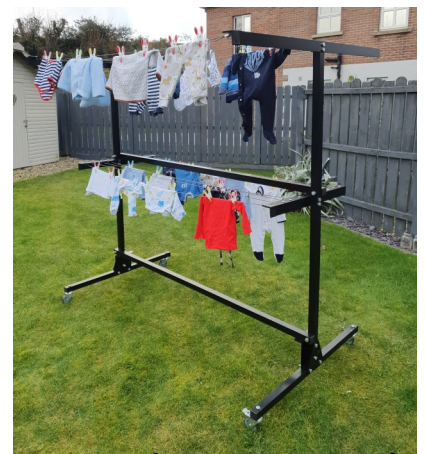

High&Dry Product Specification

Features:

- Greener alternative to tumble dryer (7 trees worth carbon)
 - 1.8 year Return on Investment for customer vs tumble dryer*
 - Move it to follow the sun
 - Easy to manoeuvre
 - Suitable for small gardens and easy to manoeuvre
 - Hanging capacity - 16 lines at 6ft (1.8m) provides 96ft (28m) of drying space
 - Easy to assemble and requires no concrete to position
 - Stylish by design
 - Suitable for busy parents, freeing up gardens for kids
 - Suitable for utilising your home - space used optimally
 - Flat pack design - all tools provided
 - Solve an important problem immediately
- * based on
4.5kWh per cycle
£0.21 per kWh
148 uses per year

Enhance your homelife with the High & Dry Mobile Washing Line. Move it to follow the sun! This is an outdoor product that assists the drying of clothes, towels, duvets etc. by suspending them separately, allowing sufficient sunlight and air to dry them as nature intended. It is portable in its design and easy to manoeuvre so you can maximise drying as conditions change during the day.

Follow the sun no matter the size of your garden. Being able to move your products to where the sun is at is super useful when you haven't got a large unshaded garden for all times of the day. It doesn't require any permanent fixtures, such as being concreted in. This means when it's not being used, can move it out of the way and you can relax in your garden, utilising all the space. It is also much more robust than current popular solutions such as rotary washing lines.

Made in: United Kingdom

Weight: 17kg

Assembled product dimensions

Height: 181.0 cm

Width: 185.0 cm

Depth: 125.0 cm

Washing Lines. But Better.

save space, **save** money, **save** nature, **live** life.