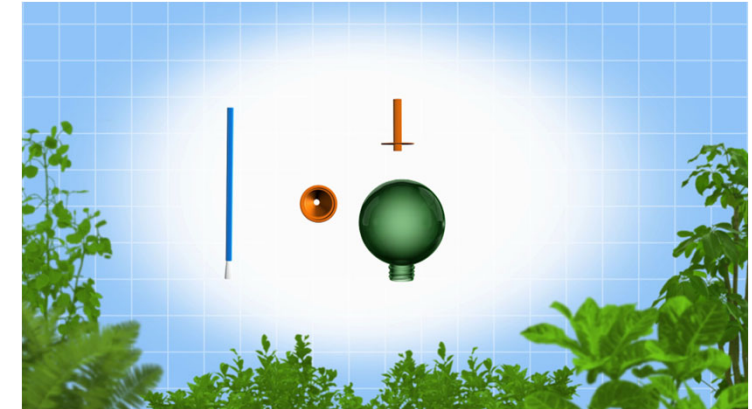

Flower Tower - 860mm

Wall Tower – 600mm

Free stock in UK

“The Hydra”

The worlds first ‘Intelligent Buoyancy Operated Planter’ (iBOP)

- The hydra is the worlds first ‘Intelligent Buoyancy Operated Planter’ (iBOP),
- No more worries about being away during hot weather
- New and unique, invented, designed and manufactured in the UK,
- The hydra has a three pint (1.7 litres) reservoir in reserve
- Plants take water automatically on demand.
- The water level is always visible and the reservoir is easy to fill.
- Plants will thrive due to the consistent moisture level.

Free stock in UK

Plantpal Outdoor Chambers

An award winning product designed for outdoor plant pots

- The plant controls the release of water according to its needs, preventing over and under watering.
- It does this by using a patented **hydro-dynamic valve** to control the release of water.
- On demand feeding prevents over or under watering - **Fill with water every two weeks!**
- Available in different pot sizes ranging from 20cm to 40cm. (Multiples in larger planters from 40 cm)
 - ✓ Round and Square planters,
 - ✓ and Window boxes.

Limited stock in UK

Plantpal - Indoor Globes

An award winning product designed for indoor plants

- The plant controls the release of water according to its needs, preventing over and under watering.
- It does this by using a patented **hydro-dynamic valve** to control the release of water.
- On demand feeding prevents over or under watering - **Fill with water every two weeks!**