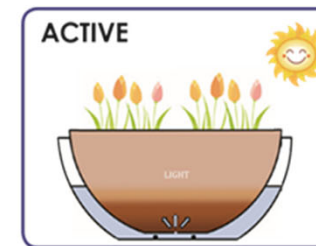

Flower Tower - 860mm

Wall Tower – 600mm

Free stock in UK

“The Hydra”

The worlds first ‘Intelligent Buoyancy Operated Planter’ (iBOP)

- The hydra is the worlds first ‘Intelligent Buoyancy Operated Planter’ (iBOP),
- No more worries about being away during hot weather
- New and unique, invented, designed and manufactured in the UK,
- The hydra has a three pint (1.7 litres) reservoir in reserve
- Plants take water automatically on demand.
- The water level is always visible and the reservoir is easy to fill.
- Plants will thrive due to the consistent moisture level.

Free stock in UK

Plantpal Outdoor Chambers

An award winning product designed for outdoor plant pots

- The plant controls the release of water according to its needs, preventing over and under watering.
- It does this by using a patented **hydro-dynamic valve** to control the release of water.
- On demand feeding prevents over or under watering - **Fill with water every two weeks!**
- Available in different pot sizes ranging from 20cm to 40cm. (Multiples in larger planters from 40 cm)
 - ✓ Round and Square planters,
 - ✓ and Window boxes.

Limited stock in UK

Plantpal - Indoor Globes

An award winning product designed for indoor plants

- The plant controls the release of water according to its needs, preventing over and under watering.
- It does this by using a patented **hydro-dynamic valve** to control the release of water.
- On demand feeding prevents over or under watering - **Fill with water every two weeks!**