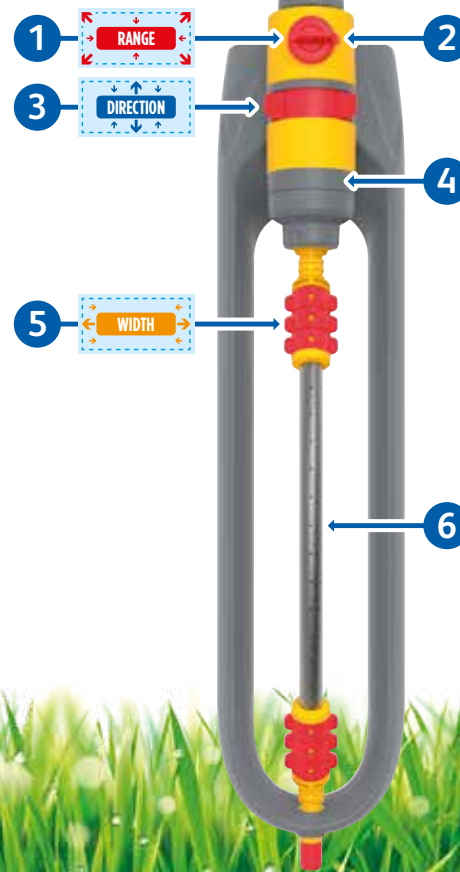

Hot shower anywhere, naturally and free

Camping

Exploring

Oscillating Sprinklers

"Save water using the 3D control for precise coverage"

Oscillators with full 3D control

Rectangular Oscillating Sprinklers

- 1 Flow Control**
Fine tune the spray area to make every drop count.
- 2 Stop Water at the Sprinkler**
Stay dry when moving or adjusting the sprinkler.
- 3 Adjustable Direction**
Choose how far to water on each side of the sprinkler.
- 4 Class Leading Motor**
Giving larger coverage without moving the sprinkler.
- 5 Adjustable Width (Jet Pro only)**
Take control of individual jets and avoid wasted water by changing the width to suit your garden.
- 6 Metal Spray Bar**
High precision jets give a more defined spray pattern.