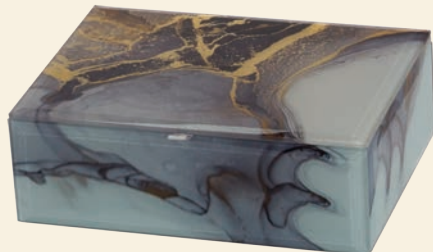

2525 Monique

20 x 15 x 7cms

Trinket Storage Box