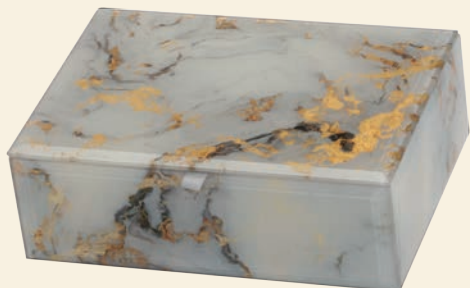

2532 Scarlett - 26 x 18 x 9.5cms
Large Trinket Box

2534 Mantle Clock
15 x 5 x 15cms

Requires 1 x AA battery not supplied

2535 Wall Clock - 50 x 50cms

Requires 1 x AA battery not supplied

2530 Photo Frame
18 x 23cms