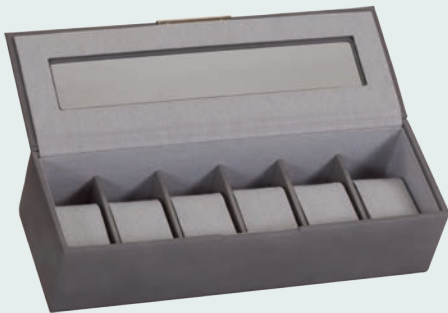

1579 - Sam

30 x 10 x 7.5cms

6 Watch box with pads and glass top

1578 - Louie

20 x 9 x 8cms

Large traveller with 2 watch pads, lift out tray and compartments