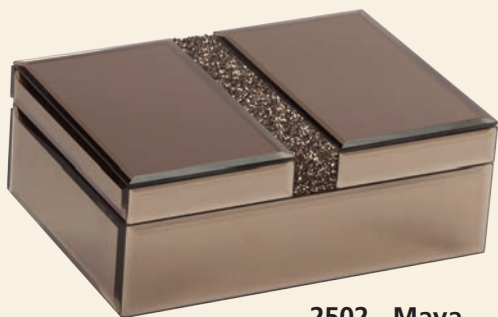

Mink Mirror Collection

'Mink' mirror glass with dark silver glitter detailing

2502 - Maya
26 x 18 x 9.5cms
Large Trinket Box