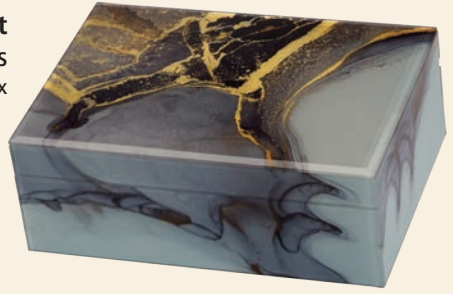

15 x 5 x 15cms

Requires 1 x AA battery not supplied

2529 Wall Clock

50 x 50cms

Requires 1 x AA battery not supplied

2524 Photo Frame

18 x 23cms

2525 Monique

20 x 15 x 7cms

Trinket Storage Box

2526 Amelia - Right
26 x 18 x 9.5cms
Large Trinket Box

2527 Henrietta - 27 x 18 x 14cms
Jewellery Case with compartments, ring rolls and 2 drawers

Golden Vein Marble

2533 Patricia - Left
27 x 18 x 14cms
Jewellery Case with compartments,
ring rolls and 2 drawers