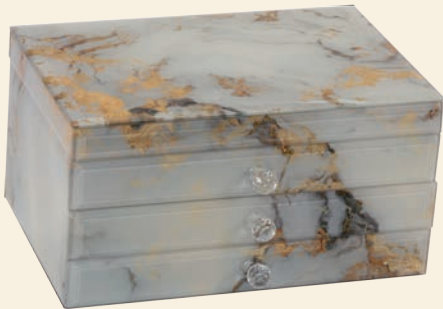

20 x 15 x 7cms

Trinket Storage Box

2526 Amelia - Right
26 x 18 x 9.5cms
Large Trinket Box

2527 Henrietta - 27 x 18 x 14cms
Jewellery Case with compartments, ring rolls and 2 drawers

Golden Vein Marble

2533 Patricia - Left
27 x 18 x 14cms
Jewellery Case with compartments,
ring rolls and 2 drawers