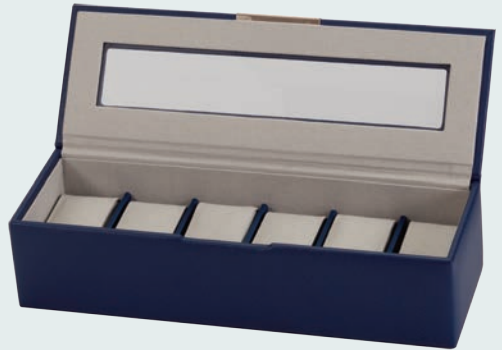

Navy Grey Collection

A textured navy PU exterior with a fabric grey interior and silver toned fittings

25 x 20.5 x 8cms

Desk top organiser with 2 watch pads and ten compartments

32 x 22 x 7.5cms

10 Watch box with pads and glass top

30 x 10 x 7.5cms

6 Watch box with pads and glass top

20 x 9 x 8cms

Large traveller with 2 watch pads, lift out tray and compartments