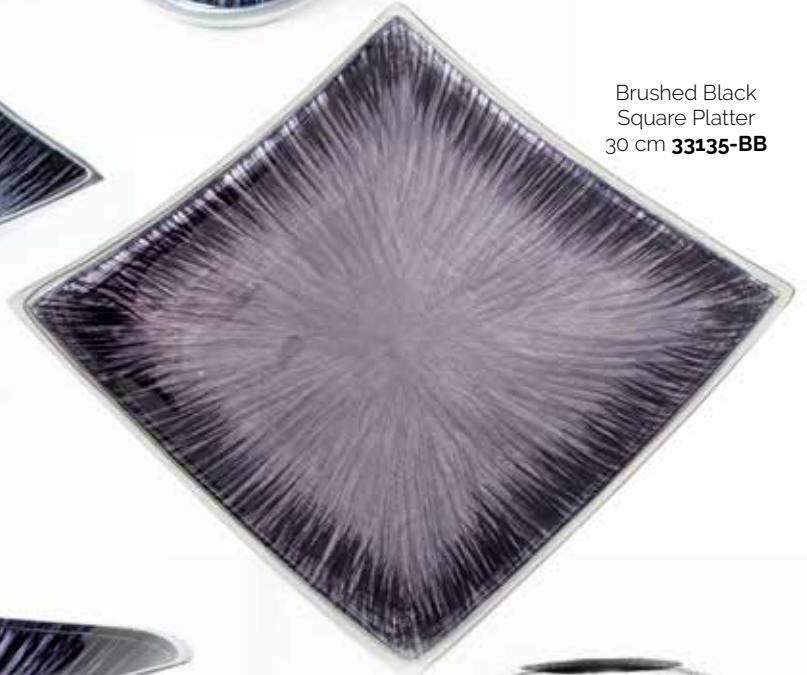

Brushed Black
Coaster Set of 6
9 cm **11826-BB**

Brushed Black Oval Bowl
Small 16 cm **9413-BB**
Large 22 cm **9414-BB**

Brushed Black Square Bowl
16 cm **6610-BB**

Brushed Black
Square Platter
30 cm **33135-BB**