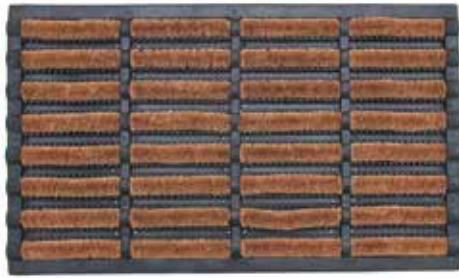

WIRE BRUSH COIR MATS

100% Coir
Aluminium Rods

- Made by braiding cylindrical brushes around wire rope
- Versatile scraper mats
- Durable and strong

TOUGH GUY

PRODUCT CODE
CNCDMTG67-S 40cm x 60cm

CNCDMTG53 45cm x 75cm