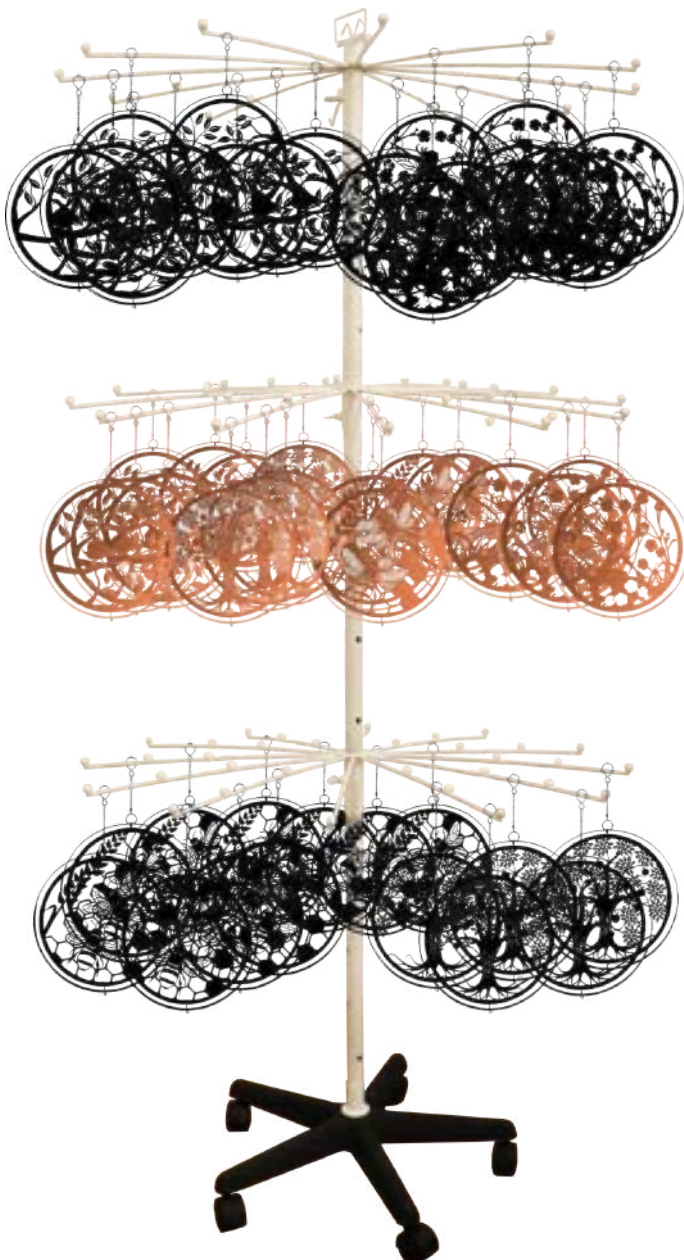

# HANGING SILHOUETTE ORBIT SPINNERS

**NEW**  
FOR 2023  
NEW DESIGN!

METAL FAIRY HANGING SILHOUETTE ORBIT SPINNER  
BLACK  
Product Code: PT2106BK  
Size: 23cm Diameter  
Ctn Qty 6

METAL FAIRY HANGING SILHOUETTE ORBIT SPINNER  
BRONZE  
Product Code: PT2106BZ  
Size: 23cm Diameter  
Ctn Qty 6

WHILE STOCKS LAST!

BLACK METAL FAIRY HANGING SILHOUETTE ORBIT SPINNER  
BLACK  
Product Code: PT2101BK  
Size: 28cm x 1.1cm x 28cm  
Ctn Qty 6

## Orbit Spinner Display Package

Code: P6020-ORBIT

H: 2000mm

W: 880mm

- Adjustable & detachable arm modules
- 12 Arm modules available

	Code	Description	Deal Qty	Box Qty
	PT2102BK	Metal Butterfly Hanging Orbit Spinner - Black	6	6
	PT2103BK	Metal Bird Hanging Orbit Spinner - Black	6	6
	PT2106BK	Metal Fairy Hanging Silhouette Orbit Spinner - Black	6	6
	PT2106BZ	Metal Fairy Hanging Silhouette Orbit Spinner - Bronze	6	6
	PT2107BK	Metal Honey Bees Hanging Silhouette Orbit Spinner - Black	6	6
	PT2107BZ	Metal Honey Bees Hanging Silhouette Orbit Spinner - Bronze	6	6
	PT2108BK	Metal Robin in Tree Hanging Silhouette Orbit Spinner - Black	6	6
	PT2108BZ	Metal Robin in Tree Hanging Silhouette Orbit Spinner - Bronze	6	6
	PT2109BK	Metal Apple Tree Hanging Silhouette Orbit Spinner - Black	6	6
	PT2109BZ	Metal Apple Tree Hanging Silhouette Orbit Spinner - Bronze	6	6