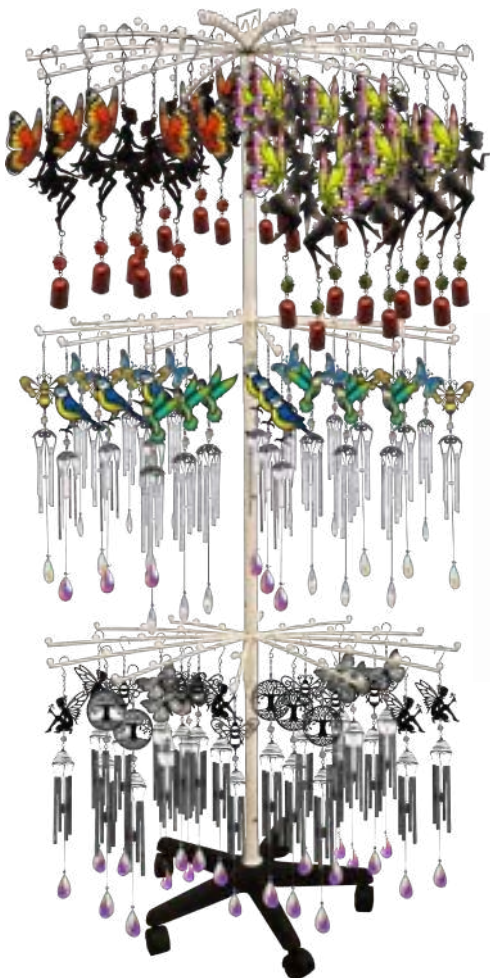

Decorative Chime Display Package

Code: P6020-FAIRYBELL

	Code	Description	Deal Qty	Ctn Qty
	PT3001	Orange Hanging Fairy Bell Chime	8	8
	PT3002	Lilac Hanging Fairy Bell Chime	8	8
	PT3003	Glow In The Dark Hanging Fairy Bell Chime	8	8
	PT3004	No.PT3004 Purple Hanging Fairy Bell Chime	8	8
	PT3005	No.PT3005 Pink/Yellow Hanging Fairy Bell Chime	8	8
	PT1000	Stained Glass Effect Butterfly Wind Chime	6	6
	PT1001	Stained Glass Effect Hummingbird Wind Chime	6	6
	PT1002	Stained Glass Effect Honeybee Wind Chime	6	6
	PT1003	Stained Glass Effect Blue Tit Wind Chime	6	6
	PT1010	Silhouette Butterfly Wind Chime - Black	6	6
	PT1012	Silhouette Honeybee Wind Chime - Black	6	6
	PT1014	Silhouette Fairy Wind Chime - Black	6	6
	PT1015	Silhouette Tree of Life Wind Chime - Black	6	6