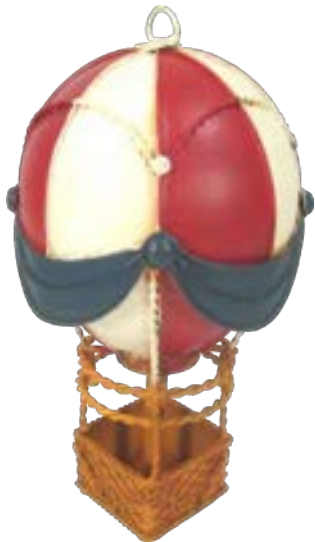

METAL VINTAGE HOT AIR BALLOON
Product Code: PV1002
Size: 25cm x 12cm x 12cm
Ctn Qty 4

NEW
FOR 2023