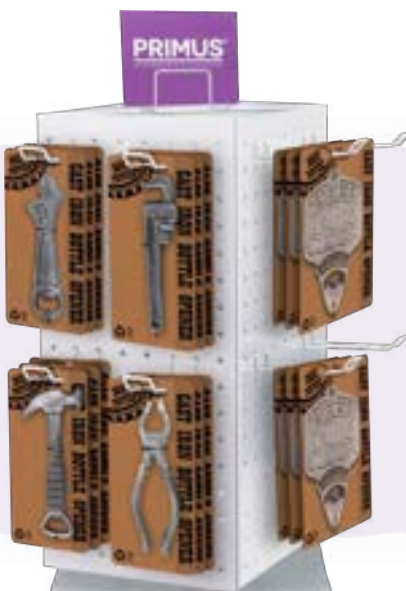

# CAST IRON BOTTLE OPENERS

CAST IRON WALL MOUNTED BOTTLE OPENER

'MAN CAVE'

Product Code: PC5803

Size: 11.4cm x 15.5cm x 3.5cm

Ctn Qty 4

CAST IRON WALL MOUNTED BOTTLE OPENER

'BAR OPEN'

Product Code: PC5804

Size: 11.4cm x 16cm x 3.5cm

Ctn Qty 4

CAST IRON WALL MOUNTED BOTTLE OPENER

'DAD'S GARAGE'

Product Code: PC5801

Size: 11.2cm x 14.5cm x 3.1cm

Ctn Qty 4

CAST IRON WALL MOUNTED BOTTLE OPENER

'BEER O' CLOCK'

Product Code: PC5802

Size: 11.4cm x 15.5cm x 3.5cm

Ctn Qty 4