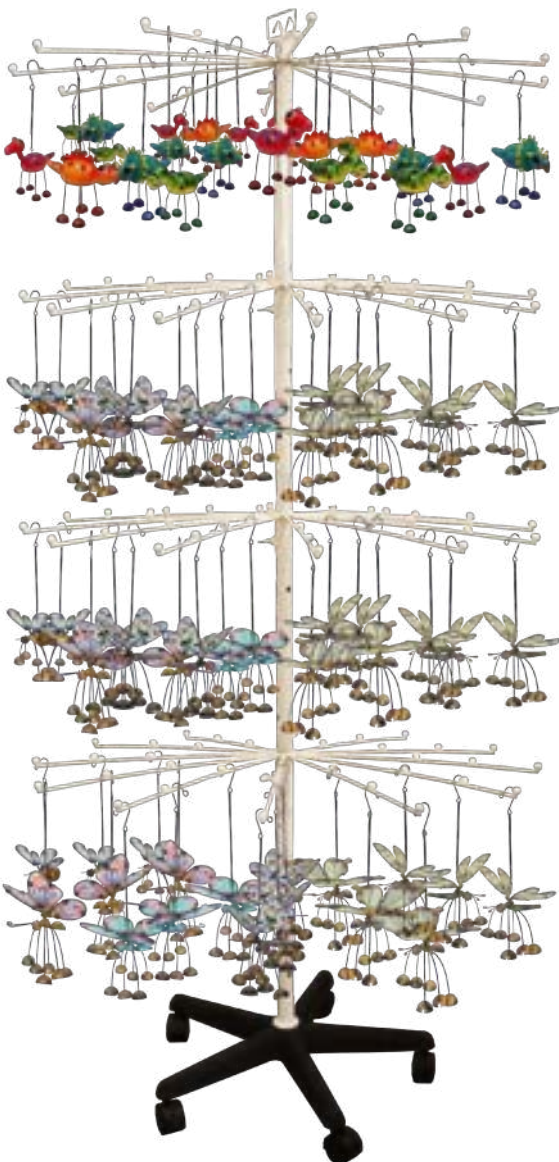

Bobbin' Bells Display Package

Code: P6020-BOBBIN

H: 2000mm

W: 880mm

- Adjustable & detachable arm modules
- 12 Arm modules available

Code	Description	Deal Qty	Box Qty
PT4000	Glass Wing Glow in the Dark Butterfly Bobbin' Bells	12	12
PT4001	Glass Wing Glow in the Dark Dragonfly Bobbin' Bells	12	12
PT4014	Glass Wing Fancy Butterfly Bobbin' Bells - Blue	24	12
PT4015	Glass Wing Fancy Butterfly Bobbin' Bells - Gold	24	12
PT4020	Glass Wing Fancy Dragonfly Bobbin' Bells	24	12
PT4050	Glass Wing Fancy Honeybee Bobbin' Bells	24	12
PT4101	Bobbin' T-Rex Dino Bell - Green	16	8
PT4102	Bobbin' Brontosaurus Dino Bell - Red	16	8
PT4103	Bobbin' Stegosaurus Dino Bell - Orange	16	8
PT4104	Bobbin' Triceratops Dino Bell - Blue	16	8