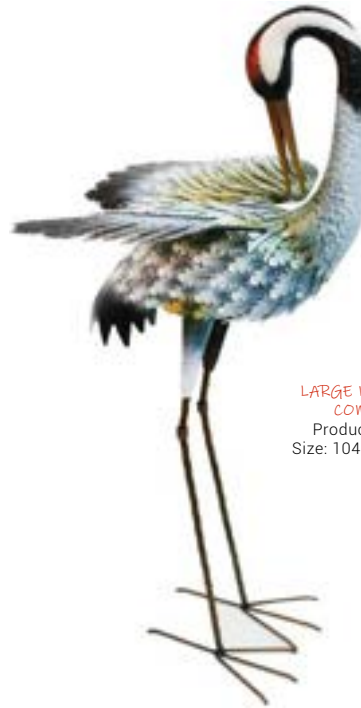

LARGE METAL PRUNING COMMON CRANE
Product Code: PQ1853
Size: 104cm x 40cm x 51cm
Ctn Qty 2