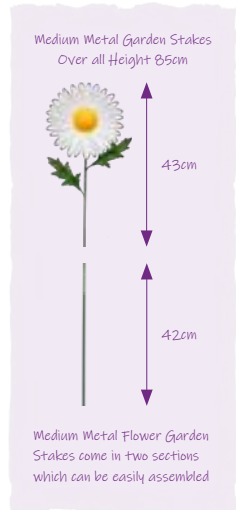

GLASS BEE STAKE  
CLEAR WINGS  
Product Code: PS4050  
Size: 79cm x 12.5cm x 12cm  
Ctn Qty 12

GLASS DRAGONFLY STAKE  
BLUE  
Product Code: PS4020  
Size: 79cm x 12.5cm x 12cm  
Ctn Qty 12

Glass Butterfly & Dragonfly Garden Stakes Merchandising available! Visit [www.primus.co.uk](http://www.primus.co.uk) for more information

# METAL GARDEN STAKES

**MEDIUM METAL LILY GARDEN STAKE - WHITE**  
Product Code: PS8581  
Size: 83cm x 18cm x 18cm  
Ctn Qty 12

**MEDIUM METAL LILY GARDEN STAKE - PINK**  
Product Code: PS8580  
Size: 83cm x 18cm x 18cm  
Ctn Qty 12

WHILE STOCKS LAST!

**MEDIUM METAL DAISY GARDEN STAKE**  
Product Code: PS8560  
Size: 85cm x 19cm x 10cm  
Ctn Qty 12

**LARGE METAL ROBIN ON STAKE**  
Product Code: PS1470  
Size: 115cm x 9cm x 18cm  
Ctn Qty 8