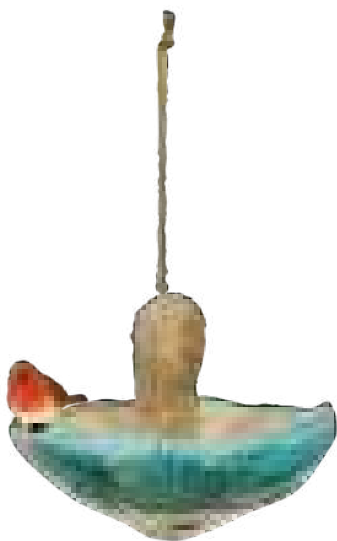

BLUE RESIN MUSHROOM BIRD FEEDER WITH ROBIN
Product Code: PB9104
Size: 15.5cm x 15cm x 12.5cm
Ctn Qty 4