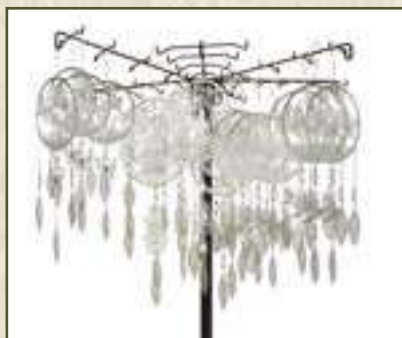

NEW
UP TO 50% OFF

BUTTERFLY STAINLESS STEEL HANGING DREAMCATCHER
Product Code: PT2813
Size: 59cm x 18cm
Ctn Qty 6

NEW
UP TO 50% OFF

BIRD STAINLESS STEEL HANGING DREAMCATCHER
Product Code: PT2811
Size: 59cm x 18cm
Ctn Qty 6