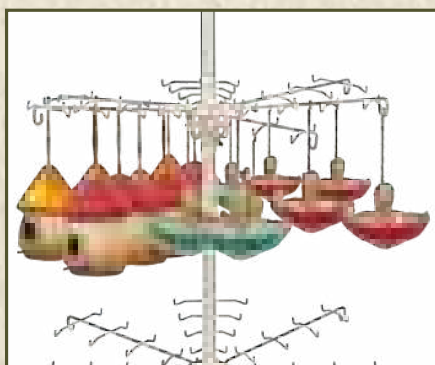

PACKAGE = 1/3 TIERS

Mushroom Bird House Collection			
Collection Code: P6100-BIRDHOUSE-T1			
Code	Description	Deal Qty	Ctn Qty
PB9101	Red Terracotta Mushroom Bird House	4	4
PB9102	Orange Terracotta Mushroom Bird House	4	4
PB9104	Blue Resin Mushroom Bird Feeder	4	4
PB9105	Red Resin Mushroom Bird Feeder	4	4