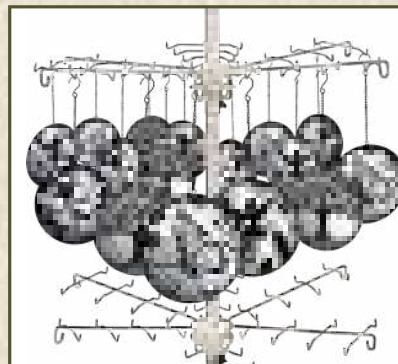

PACKAGE = 1/3 TIERS

Hanging Mirror Silhouette Collection			
Collection Code: P6100-HMIRROR-T1			
Code	Description	Deal Qty	Ctn Qty
PT2701BK	Butterfly Hanging Mirror Silhouette	4	4
PT2702BK	Robin & Wren Hanging Mirror Silhouette	4	4
PT2703BK	Fairy Hanging Mirror Silhouette	4	4
PT2704BK	Tree of Life Hanging Mirror Silhouette	4	4