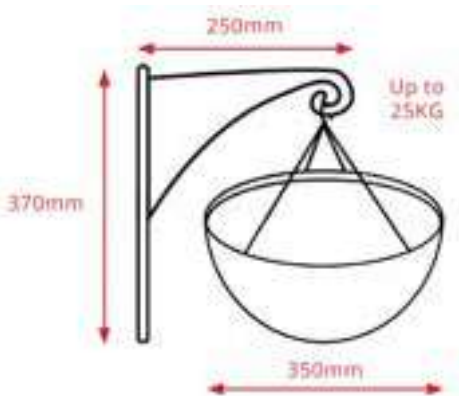

**METAL OWL HANGING
BASKET BRACKET**
Product Code: PP1005
Size: 37cm x 25cm x 6cm
Ctn Qty 2

**METAL WELSH DRAGON
HANGING BASKET BRACKET**
Product Code: PP1006
Size: 37cm x 25cm x 6cm
Ctn Qty 2

All Metal Hanging Basket Brackets
are individually packaged on plastic free
backing bards

HEAVY DUTY DECORATIVE BRACKETS

**METAL FAIRY HANGING
BASKET BRACKET**
Product Code: PP1000
Size: 37cm x 25cm x 6cm
Ctn Qty 2

**METAL ROBIN HANGING
BASKET BRACKET**
Product Code: PP1001
Size: 37cm x 25cm x 6cm
Ctn Qty 2

**METAL CAT HANGING BASKET
BRACKET**
Product Code: PP1002
Size: 37cm x 25cm x 6cm
Ctn Qty 2

All Metal Hanging Basket Brackets are weight tested to 25kg. To suit 14"/35cm wide hanging basket.
All Fixings included