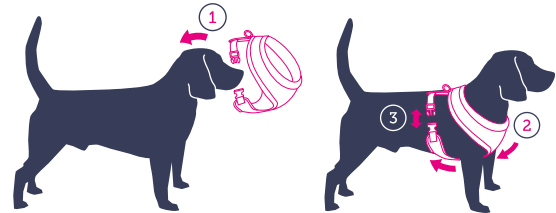

DOODLEBONE® PERFECT FIT

In a huge makeover, our design team measured over 300 dogs of all shapes and sizes to allow us to create an even better sizing system. The result is a better fit and a size that will suit pretty much any type of dog; short, tall, long, big and small!

This completely new sizing structure is a really handy feature offering a scale of sizes from 1-11 which adds up to more choice for everyone. Well every dog!

Did you know?

- 🐾 Our products are approved by a canine physiotherapist
- 🐾 Designed in the UK
- 🐾 We put dogs are the heart of all our designs

How to fit

Airmesh Harness