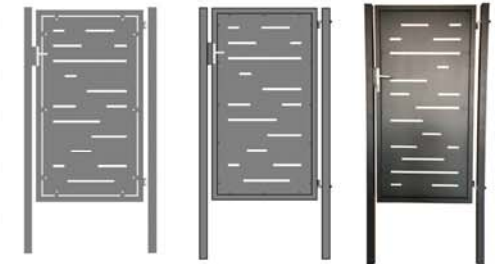

**NO DIG
FENCE**

**LASER
CUTTING
GATE**

Size	Color
1.1m high x 0.9m wide	Black
0.8m high x 1.09m wide	
Surface treatment: inner galv wire, outer powder coated Accept Customization	

Item	Size
Single Gate	100x100 cm
	125x100 cm
	150x100 cm
	175x100 cm
	200x100 cm
Material: Aluminium/Iron Surface treatment: powder coating	

Iron Gate

Aluminum Gate

Item	Size
Double Gate	100x300 cm
	125x300 cm
	150x300 cm
Material: Aluminium Surface treatment: powder coating	

Aluminium Gate

Iron Gate

1.1m high x 0.9m wide

0.8m high x 1.1m wide

Wall Grid Panel

(Color, size and mesh size could be upon customer's request)

Hopesun®

Hopesun Industry -New Products

OVER THE TABLE ARCH STAND

Item	Size	Color
No Panel	H:0.9M-1.4M W:1.6M-2.6M	Black/ Sliver / customized
With Panel	H:0.9M-1.4M W:1.3M-2.6M	
Accept Customization		

IRON HAIRPIN LEGS

Size	Color
φ100x2.0, φ8x400mm	Black / White / Customized
φ100x2.0, φ8x160mm	
φ100x2.0, φ8x710mm	
φ100x2.0, φ10x1100mm	
Accept Customization	

IRON LEGS

Size	Color
40x5.0mmx250x350H	Black/ White / Customized
40x5.0mmx350x385H	
40x5.0mmx300x800H	
40x5.0mmx385x400H	
100x3.5mmx385x400H	
100x3.5mmx700x800H	
Surface Treatment: Powder coating Accept Customization	