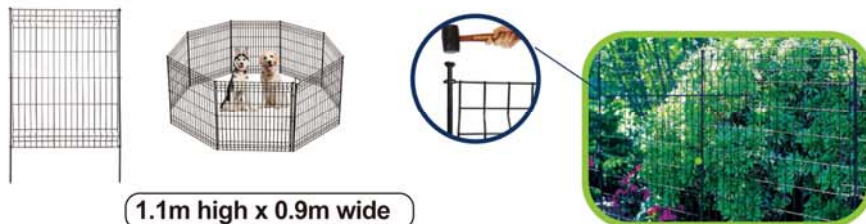

**NO DIG
FENCE**

**LASER
CUTTING
GATE**

Size	Color
1.1m high x 0.9m wide	Black
0.8m high x 1.09m wide	
Surface treatment: inner galv wire, outer powder coated Accept Customization	

Item	Size
Single Gate	100x100 cm
	125x100 cm
	150x100 cm
	175x100 cm
	200x100 cm
Material: Aluminium/Iron Surface treatment: powder coating	

Iron Gate

Aluminum Gate

Item	Size
Double Gate	100x300 cm
	125x300 cm
	150x300 cm
Material: Aluminium Surface treatment: powder coating	

Aluminium Gate

Iron Gate

1.1m high x 0.9m wide

0.8m high x 1.1m wide

Wall Grid Panel

(Color, size and mesh size could be upon customer's request)

Hopesun®

Hopesun Industry -New Products

OVER THE TABLE ARCH STAND

Item	Size	Color
No Panel	H:0.9M-1.4M W:1.6M-2.6M	Black/ Sliver / customized
With Panel	H:0.9M-1.4M W:1.3M-2.6M	
Accept Customization		