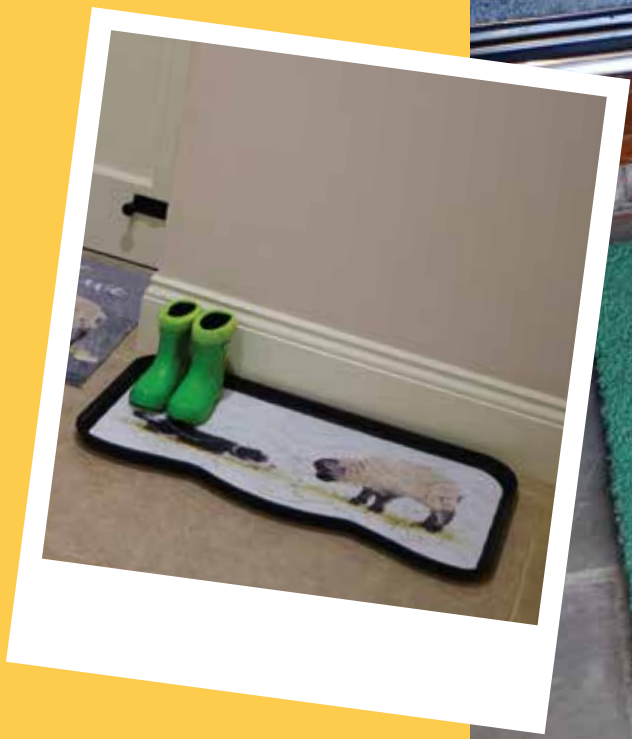

40 X 60CM APPROX.

RUBBER & COIR BOOT SCRAPER

45 X 75CM APPROX.

PREMIUM PLAITED RUBBER & COIR MAT

45 X 100CM APPROX.

PREMIUM PLAITED RUBBER & COIR PATIO MAT

MONOCHROME
GEO

Bree Merryn FINE ART
COLLECTION