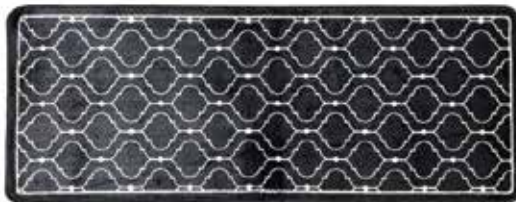

SUPERSOFT WASHABLE RUNNER
57 X 150CM APPROX.

GREY GEO

GREY PAW PRINT

NATURAL GEO

Eco Pure

• WASHABLE MAT •

OUR PURE WASHABLE MATS HAVE BEEN CREATED TO PROVIDE THE ULTIMATE SOFTNESS UNDER-FOOT. IN A RANGE OF NATURALS AND GREYS THAT WILL COMPLIMENT ANY HOME, THEY ARE MADE USING RECYCLED POLYESTER YARNS WITH AN ANTI-SLIP BACKING TO PREVENT MOVEMENT ON MOST FLOORS.