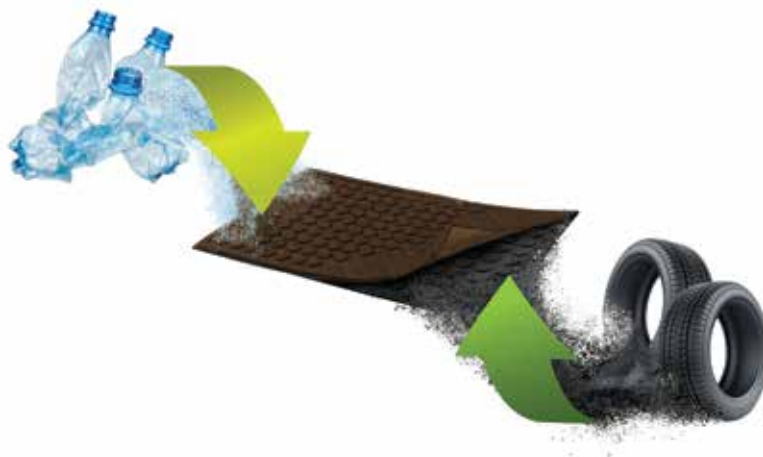

ECO COLLECTION

• DOORMATS •

PRIMEUR ARE PROUD TO OFFER OUR FULLY RECYCLED RANGE OF DOORMATS WHICH CATER FOR MULTIPLE USES.

THEY OFFER EXTREME DURABILITY AND FLEXIBILITY AND THE USE OF RUBBER FROM RECYCLED TYRES PROVIDES ANTI-SLIP PROPERTIES MAKING THEM SUITABLE FOR BOTH INDOOR AND OUTDOOR.

- BOTH PILE AND BACKING MADE FROM RECYCLED MATERIALS
- HEAVY DUTY AND DURABLE
- MANUFACTURED IN EU

INDOOR & OUTDOOR
SHELTERED USE

SCRAPER
SURFACE

HARD WEARING
& DURABLE

45 X 75CM APPROX.

45 X 75CM APPROX.