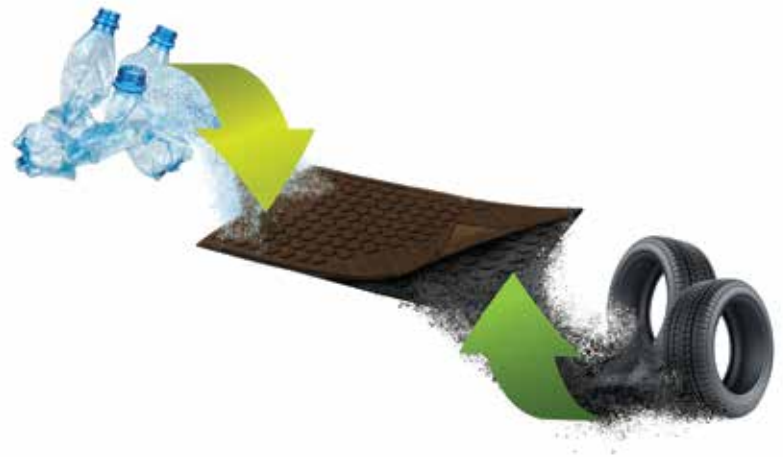

ECO COLLECTION

• DOORMATS •

PRIMEUR ARE PROUD TO OFFER OUR FULLY RECYCLED RANGE OF DOORMATS WHICH CATER FOR MULTIPLE USES.

THEY OFFER EXTREME DURABILITY AND FLEXIBILITY AND THE USE OF RUBBER FROM RECYCLED TYRES PROVIDES ANTI-SLIP PROPERTIES MAKING THEM SUITABLE FOR BOTH INDOOR AND OUTDOOR.

- BOTH PILE AND BACKING MADE FROM RECYCLED MATERIALS
- HEAVY DUTY AND DURABLE
- MANUFACTURED IN EU

45 X 75CM APPROX.

45 X 75CM APPROX.

INDOOR & OUTDOOR
SHELTERED USE

WEATHER RESISTANT
ALL YEAR ROUND

HARD WEARING
& DURABLE