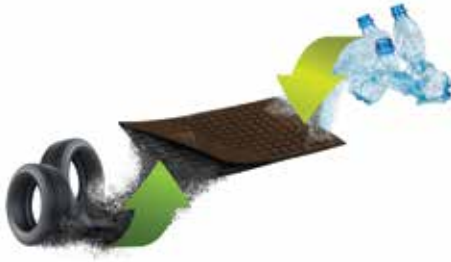

Our Pledge

IT IS CRITICAL THAT OUR PRODUCTS & PRODUCTION PROCESSES
DO NOT HARM THE PLANET.
WE TAKE PRIDE IN USING RECYCLED MATERIALS WHERE POSSIBLE.
OUR ECO RANGES RE-PURPOSE WASTE SO IT
DOESN'T END UP IN LANDFILL OR POLLUTING THE ENVIRONMENT.
WE ARE CONSTANTLY LOOKING FOR NEW RECYCLED MATERIAL
SOLUTIONS TO EXPAND OUR RANGES.

**Designed in Yorkshire,
Made in partner factories
around the world,
Stocked ready for your stores**