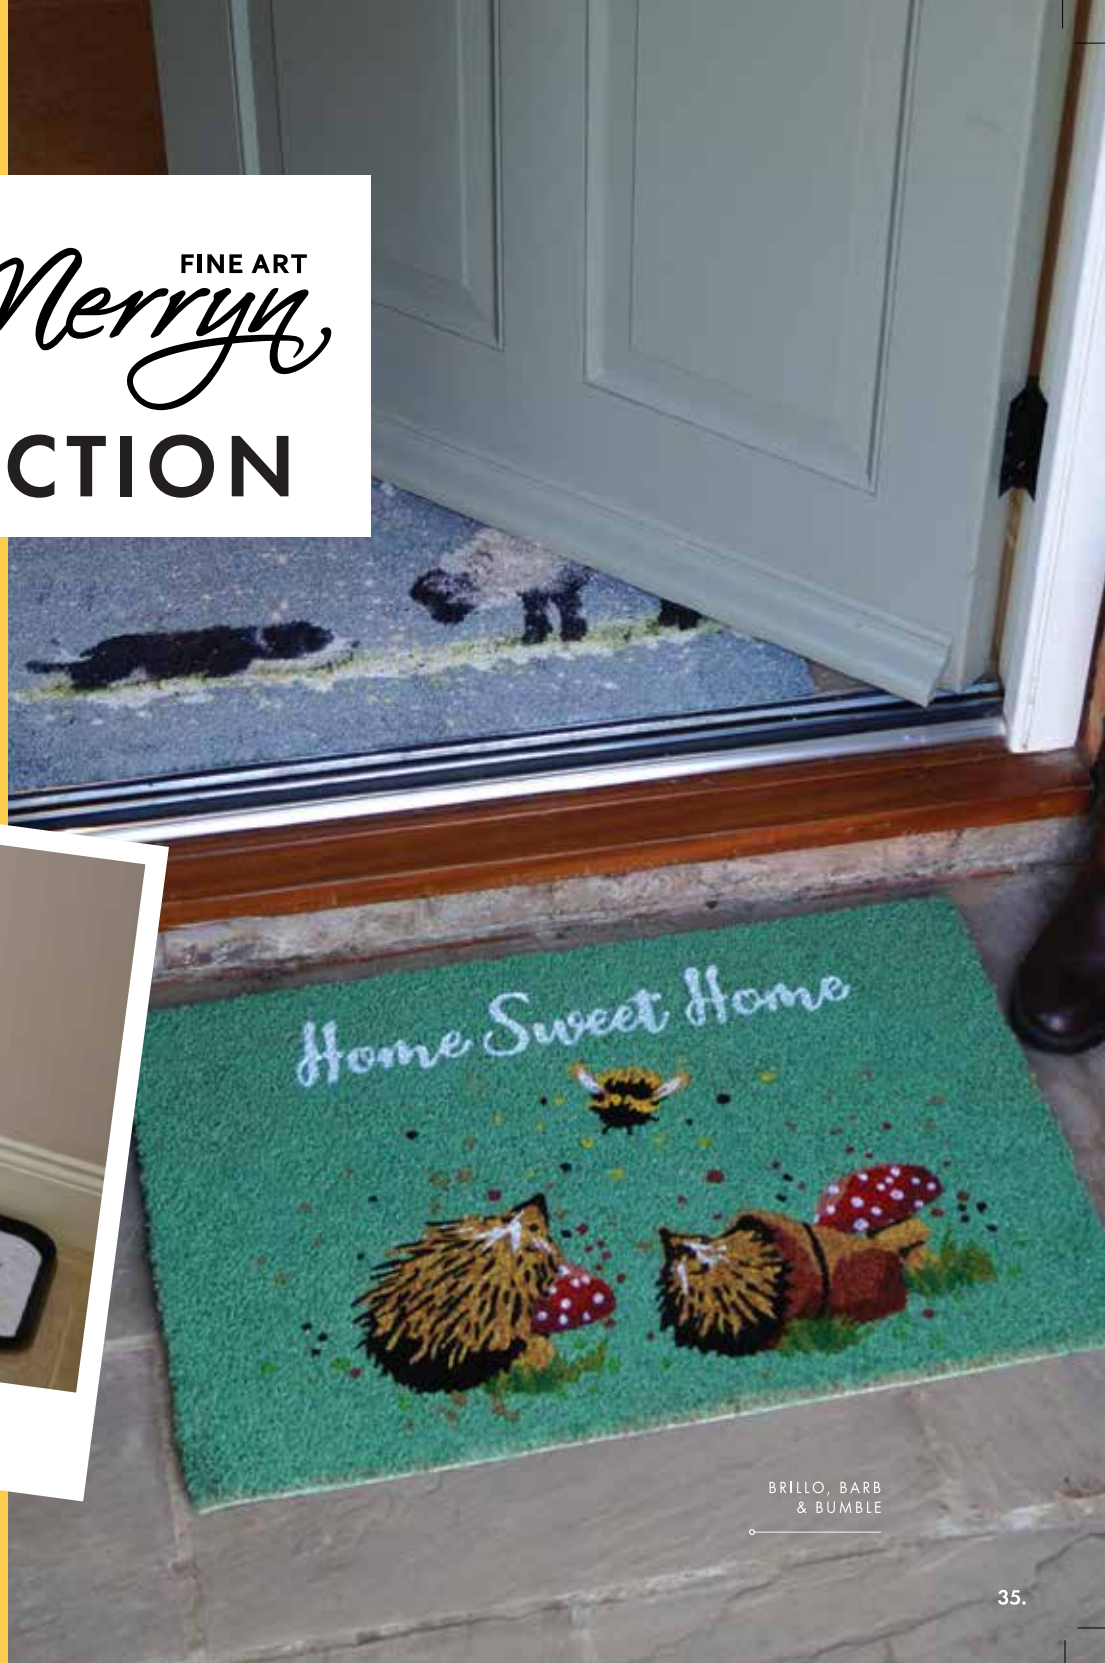

40 X 60CM APPROX.

RUBBER & COIR BOOT SCRAPER

45 X 75CM APPROX.

PREMIUM PLAITED RUBBER & COIR MAT

45 X 100CM APPROX.

PREMIUM PLAITED RUBBER & COIR PATIO MAT

MONOCHROME
GEO

Bree Merryn FINE ART
COLLECTION

BRILLO, BARB
& BUMBLE

Wildlife Artistry On Your Doorstep

Renowned Yorkshire wildlife artist **Bree Merryn** is thrilled to collaborate with Primeur, to create an exclusive doormat collection that seamlessly blends the beauty of her artwork with the practicality of an attractive entrance mat.