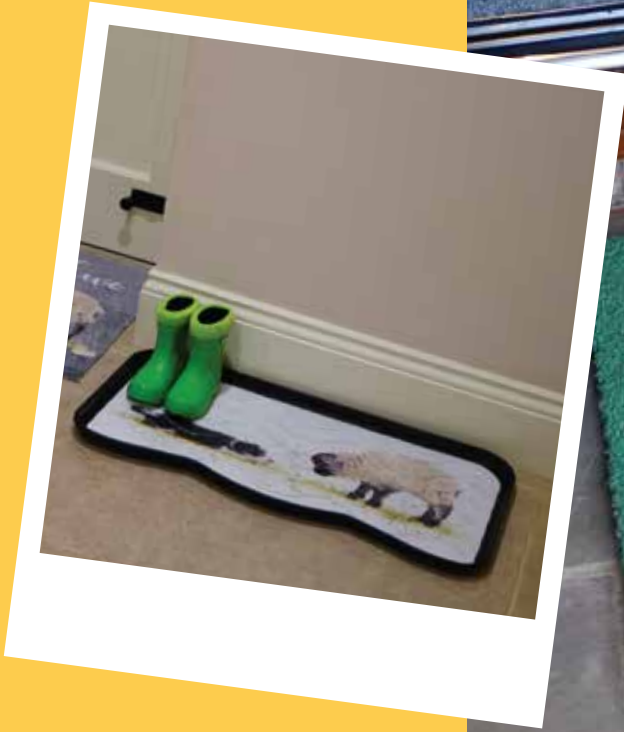

40 X 60CM APPROX.

RUBBER & COIR BOOT SCRAPER

45 X 75CM APPROX.

PREMIUM PLAITED RUBBER & COIR MAT

45 X 100CM APPROX.

PREMIUM PLAITED RUBBER & COIR PATIO MAT

MONOCHROME
GEO

Bree Merryn FINE ART
COLLECTION