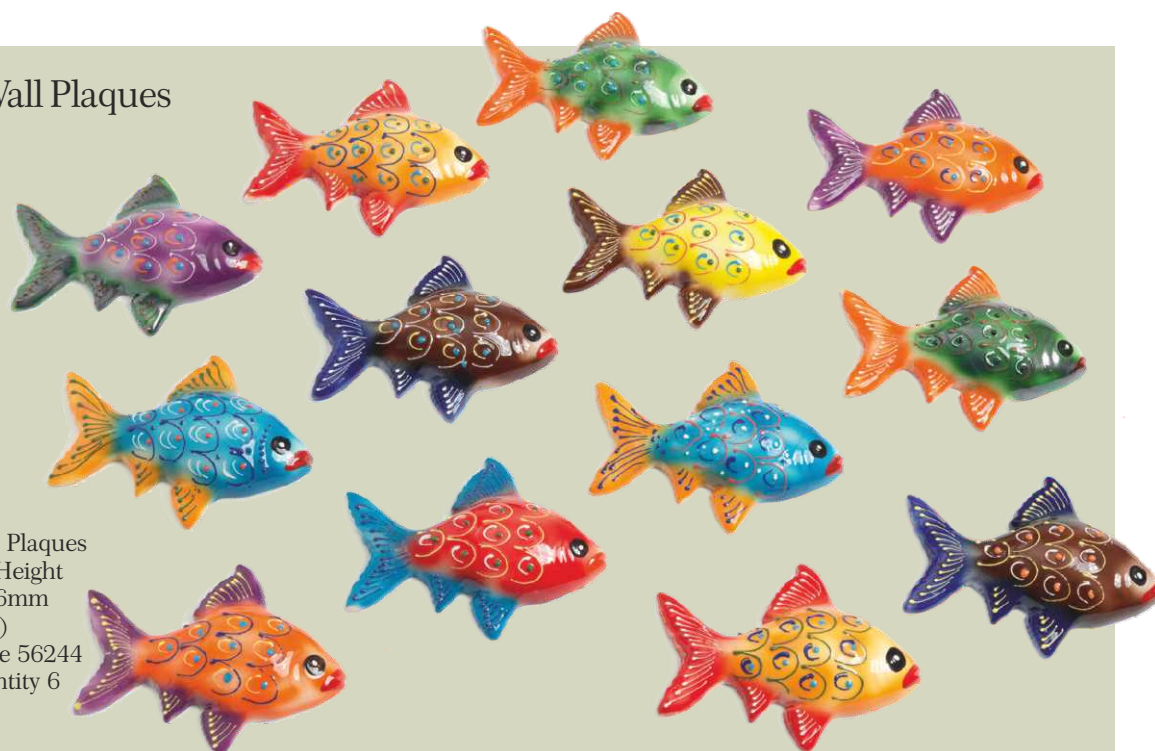

Medium S2
Width x Height
130 x 135mm
(5" x 5.5")
Unit Code 56179
Box Quantity 12

Lime Tree

Hand Decorated & Frost Resistant

Made in Spain

Fish Wall Plaques

Fish Wall Plaques
Width x Height
210 x 156mm
(8.5" x 6")
Unit Code 56244
Box Quantity 6