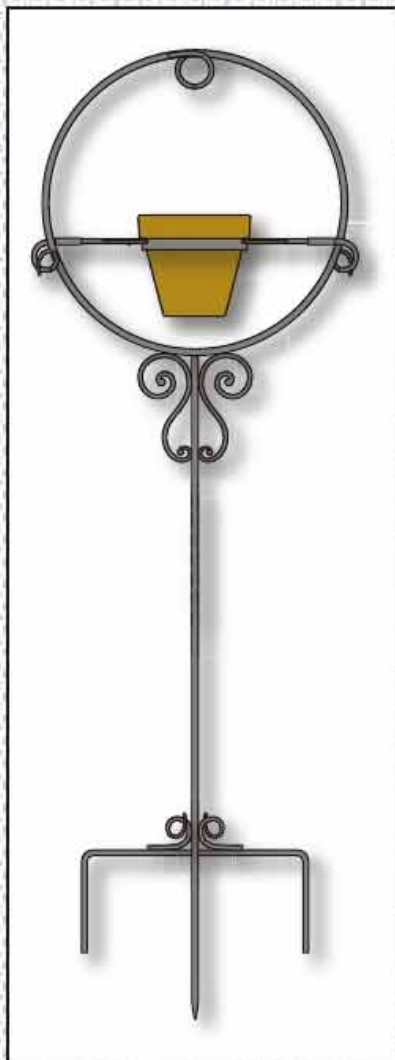

FB026
SINGLE PLANT TRELLIS

FB027
DOUBLE PLANT TRELLIS

FB028
TRIPLE PLANT TRELLIS

FLOWER BASKET

FB029
POST HOOP
ROTATION POT RING

FB030
POST HOOP
PIVOTING WIRE BASKET

FB031
W / SEASONAL WREATH

FB032
POST HOOP
WITHOUT BASKET OR POT RING

FLOWER BASKET

FB032
ROUND HOOP BASKET
SIZE: 12"

FB033
ROUND HOOP BASKET
SIZE: 14"

FB033
WIRE URNS
SIZE: 12" BASKET

FB034
WIRE URNS
SIZE: 16" BASKET

FB035
WIRE URNS
SIZE: 18" BASKET

FB036
WIRE URNS
SIZE: 20" BASKET