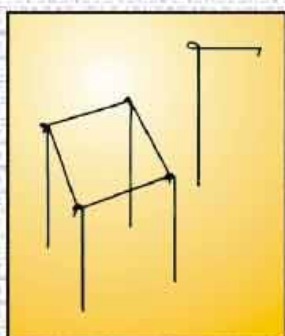

LINKS
PS014
18"x18"ARM
PS03-02:25"x12"ARM
PS03-03:36"x12"ARM