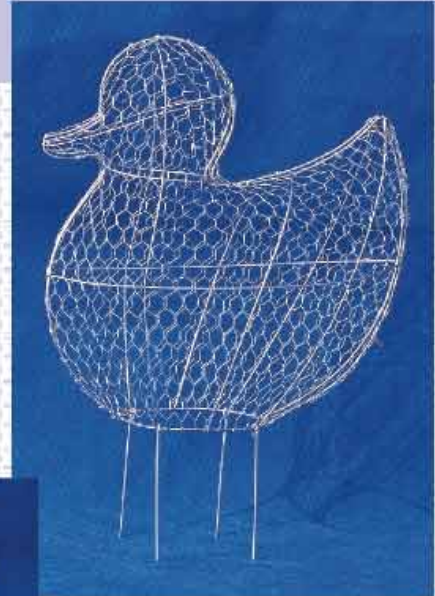

GH002
Size: 10"(L)x6"(W)x10"(H)