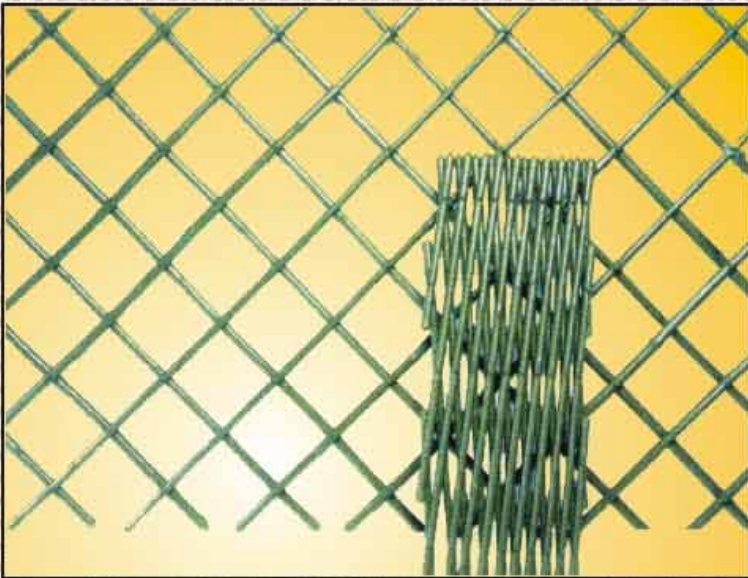

(3) 63-2608:
Tube with 6 waves, Tube size 26x8mm

13-2207
Size:1.5x1m

www.chinawiremesh.com

EXPANDING TRELLIS/SCREEN

PVC Coated Bamboo Trellis

DIAMETER	LENGTH HIGH
14-16MM	200x70CM
14-16MM	200x100CM
14-16MM	300x100CM
14-16MM	180x70CM
18-20MM	180x60CM
18-20MM	180x90CM
18-20MM	180x120CM
18-20MM	200x100CM
18-20MM	200x180CM
18-20MM	200x200CM