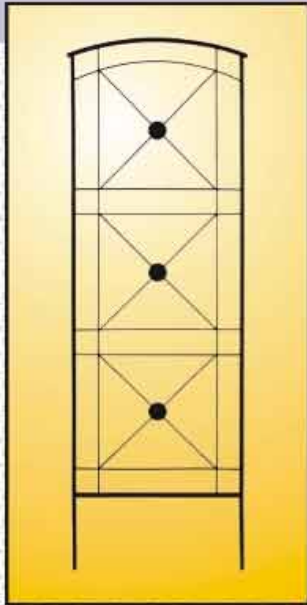

GARDEN TRELLIS

NGT004
SIZE:150X75CM
GALVANIZED

NGT006
SIZE:150CM
GALVANIZED

NGT005
SIZE:150X45CM;150X60CM;150X75CM
GALVANIZED

GARDEN TRELLIS

NGT007
SENATE TRELLIS TRIPLE
21.5"(W)×64.5"(H)

NGT008
SENATE TRELLIS DOUBLE
21.5"(W)×47.25"(H)

NGT009
FRENCH POT TRELLIS
FRENCH TRIO LINE
14"(W)×52"(H)

NGT010
FRENCH POT TRELLIS

NGT011
GOTHIC TRELLIS
21.5"(W)×81.5"(H)

NGT012
DOUBLE POST HOOK
20.5"(W)×74"(H)

GARDEN TRELLIS

NGT013
POT TRELLIS
12.5"(W)×49"(H)