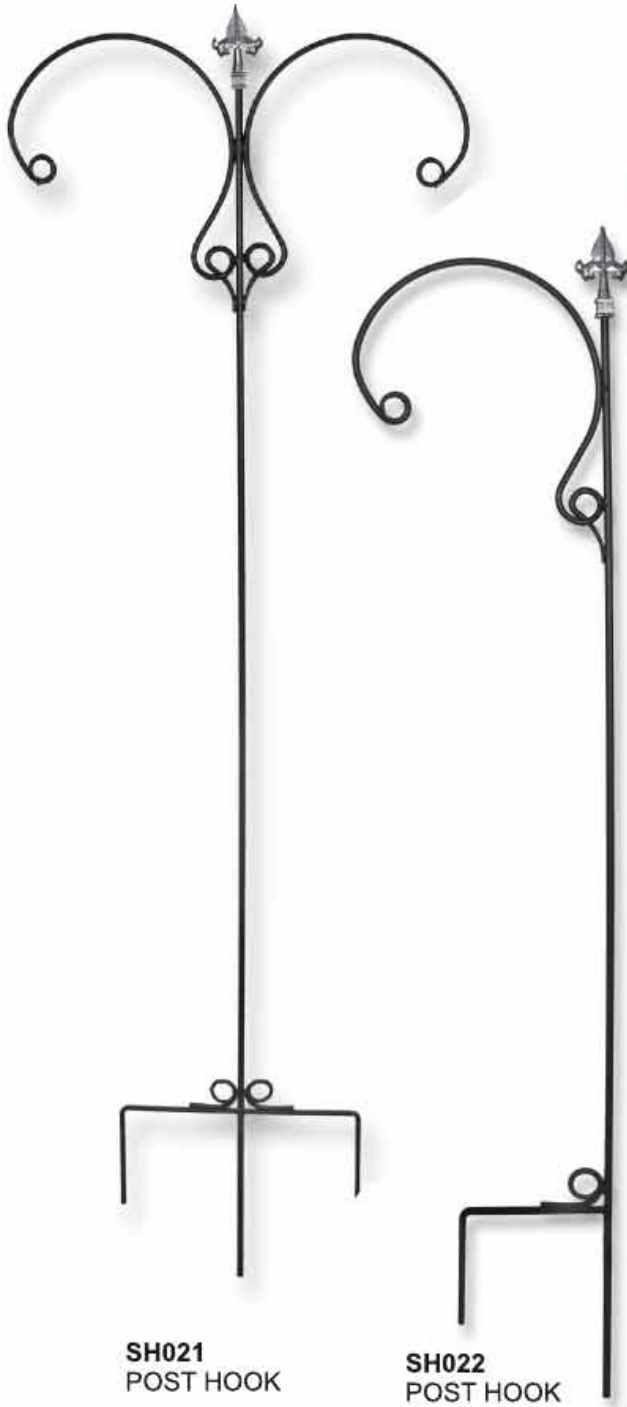

SH013
STEEL HOOK
SIZE:84"X 1/2"
ART NO.:SH007

SH014
STEEL HOOK
ART NO.:SH008
SIZE:120CM,175CM

SH015
STEEL HOOK
ART NO.:SH009
SIZE:70CM

SH016
STEEL HOOK
ART NO.:SH010
SIZE:120CM,175CM

STEEL HOOK

SH017
REFLECTION POST HOOK

SH018
REFLECTION POST HOOK
BASKET REFLECTION

SH019
LOOPY POST HOOK
DOUBLE

SH020
LOOPY POST HOOK
SINGLE

STEEL HOOK

GARDEN ARCH

GA001
Size: 100x45x220cm

GA002
Size: 100x60x220cm

GA003
Size: 100x45x220cm