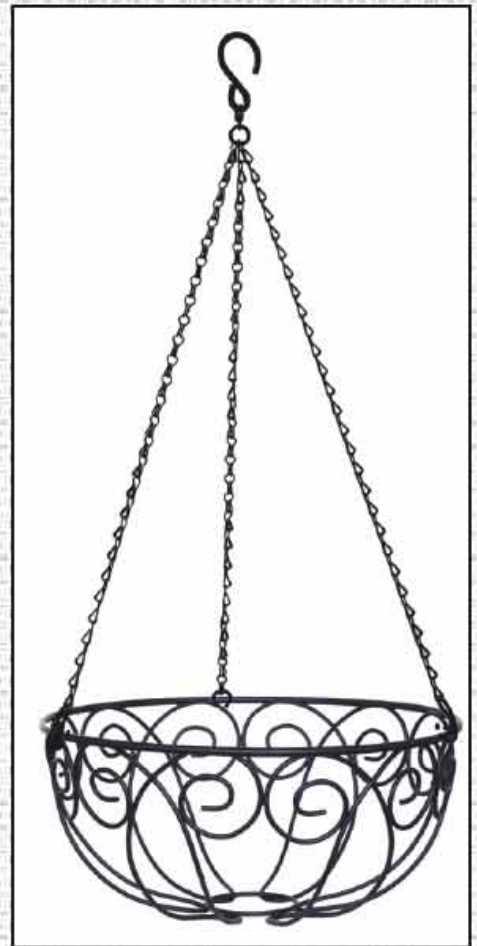

FLOWER BASKET

FB003

FB004
BEAUTY SHOT

FB005
12" WALL BASKET
14" WALL BASKET

FB006
WITH FLOWERS

FLOWER BASKET

FB007
HANGING BASKETS

FB008
SIZE: 12", 14", 16", 18"

FB009

FB010
SIZE: 12", 14", 16"

CROSSING SCROLLS
HANDING BASKETS

FLOWER BASKET

FB011
SIZE:10",12",14",16",18"

FB012
SIZE:10",12",14",16"

FB013
SIZE:10",12",16"

FB014