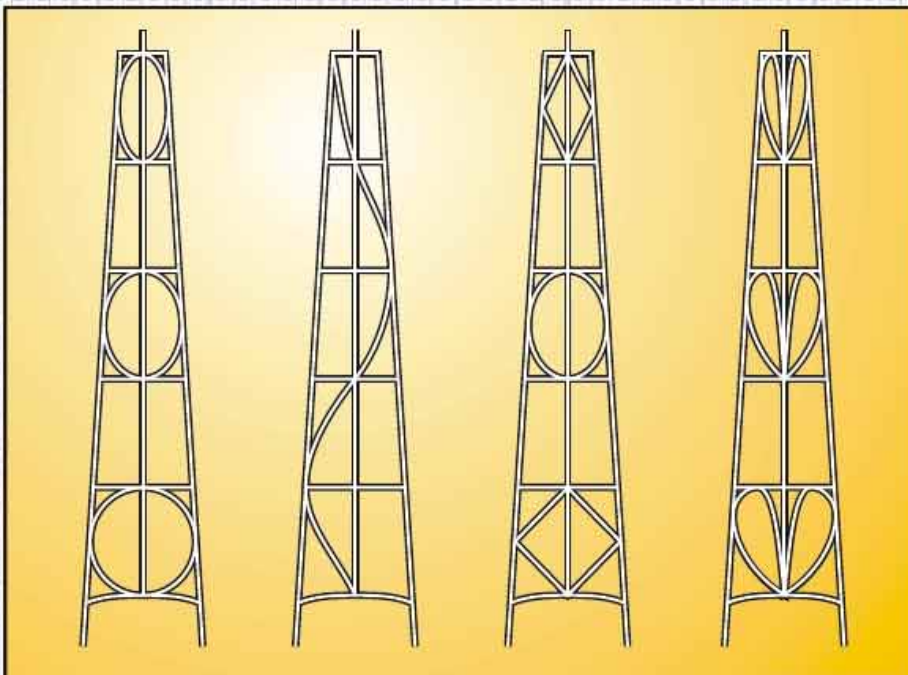

NGT026-1

NGT026-2

NGT026-3

NGT026-4

200CM x 40/13.5CM