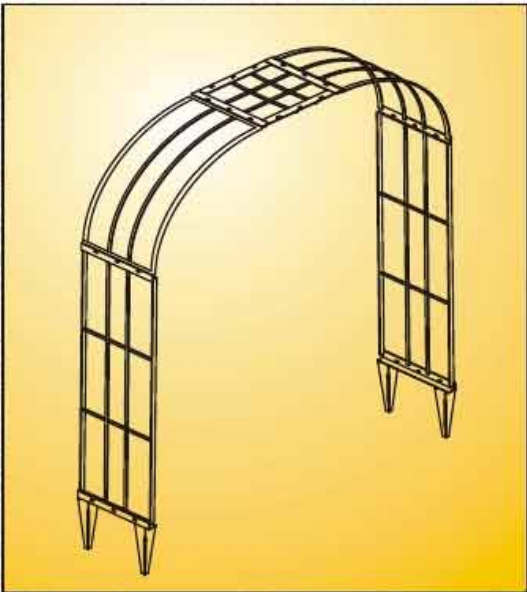

GA009

GA010

GA011
Size:250x100x37cm

GA012
Size:240x145x43cm

GARDEN ARCH

GA013

GA014

GARDEN BORDER