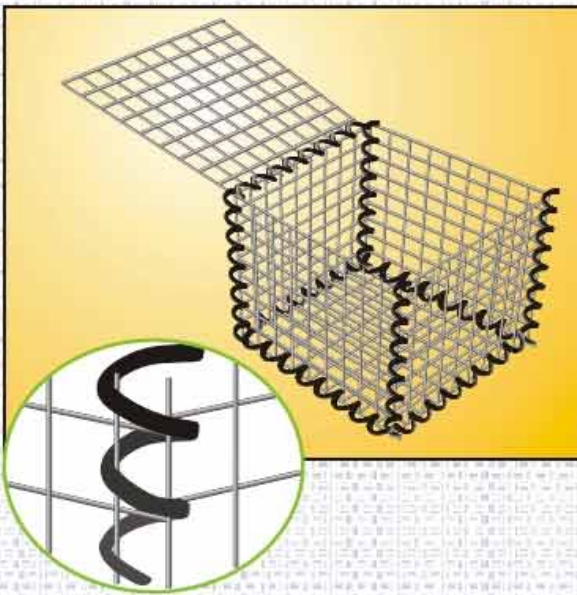

LENGTH(CM)	WIDTH(CM)	HEIGHT(CM)
30	30	30
60	30	30
45	45	45
60	45	45
60	60	60
90	60	60
50	50	50
100	50	50
150	50	50
200	50	50

DECO-GABIONS

GABION WALL

With double wire panels as the wall, "u" and "h" steel Profile as the end and middle posts, all accessories Are hot dip galvanized for long lasting life. This Gabion is ideal used as the wall in gardens, parks etc.