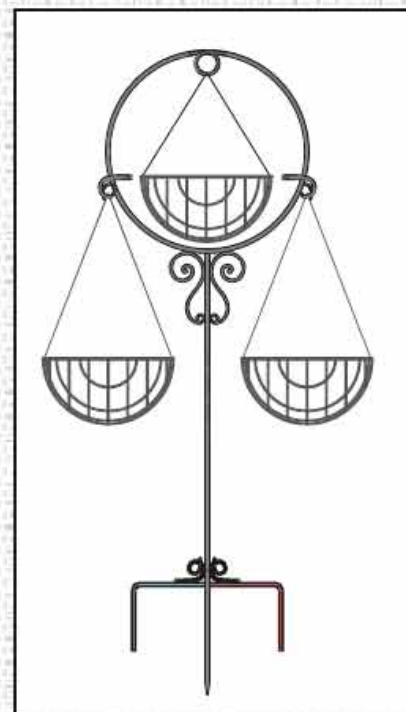

FB026
SINGLE PLANT TRELLIS

FB027
DOUBLE PLANT TRELLIS

FB028
TRIPLE PLANT TRELLIS

FLOWER BASKET

FB029
POST HOOP
ROTATION POT RING

FB030
POST HOOP
PIVOTING WIRE BASKET

FB031
W / SEASONAL WREATH

FB032
POST HOOP
WITHOUT BASKET OR POT RING

FLOWER BASKET

FB032
ROUND HOOP BASKET
SIZE: 12"

FB033
ROUND HOOP BASKET
SIZE: 14"

FB033
WIRE URNS
SIZE: 12" BASKET

FB034
WIRE URNS
SIZE: 16" BASKET

FB035
WIRE URNS
SIZE: 18" BASKET

FB036
WIRE URNS
SIZE: 20" BASKET