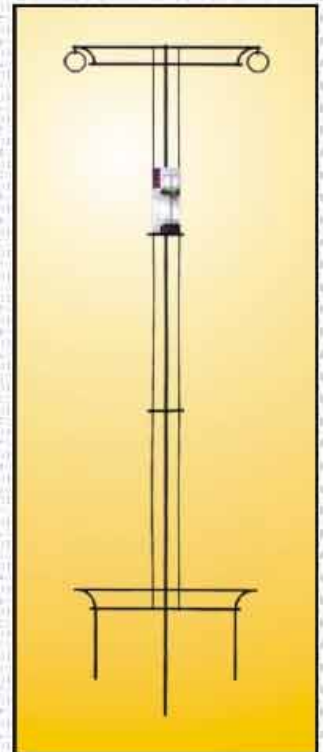

GARDEN TRELLIS

NGT004
SIZE:150X75CM
GALVANIZED

NGT006
SIZE:150CM
GALVANIZED

NGT005
SIZE:150X45CM;150X60CM;150X75CM
GALVANIZED

GARDEN TRELLIS

NGT007
SENATE TRELLIS TRIPLE
21.5"(W)×64.5"(H)

NGT008
SENATE TRELLIS DOUBLE
21.5"(W)×47.25"(H)

NGT009
FRENCH POT TRELLIS
FRENCH TRIO LINE
14"(W)×52"(H)

NGT010
FRENCH POT TRELLIS

NGT011
GOTHIC TRELLIS
21.5"(W)×81.5"(H)

NGT012
DOUBLE POST HOOK
20.5"(W)×74"(H)

GARDEN TRELLIS

NGT013
POT TRELLIS
12.5"(W)×49"(H)