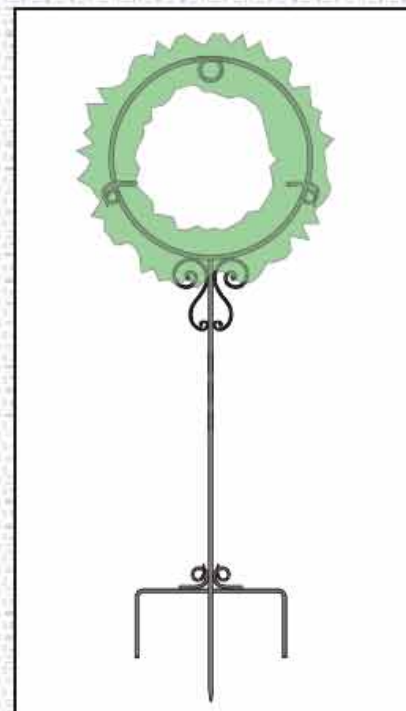

FB026
SINGLE PLANT TRELLIS

FB027
DOUBLE PLANT TRELLIS

FB028
TRIPLE PLANT TRELLIS

FLOWER BASKET

FB029
POST HOOP
ROTATION POT RING

FB030
POST HOOP
PIVOTING WIRE BASKET

FB031
W / SEASONAL WREATH

FB032
POST HOOP
WITHOUT BASKET OR POT RING