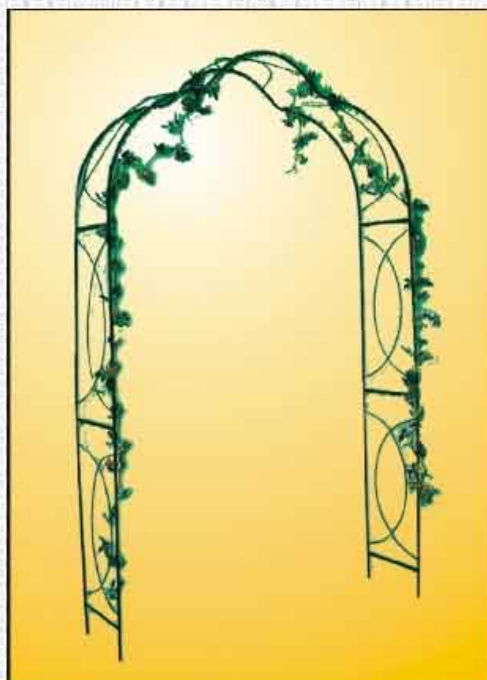

GA012
Size:240x145x43cm