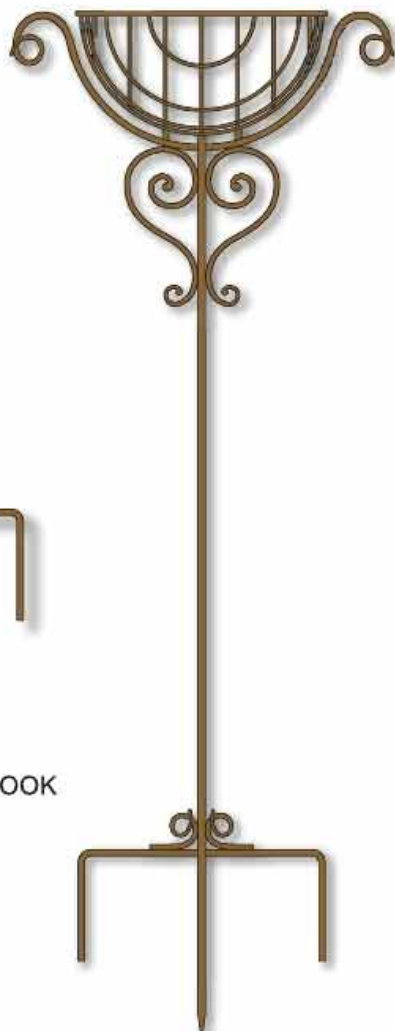

SH009
STEEL HOOK
ART NO.:SH003

SH010
STEEL HOOK
ART NO.:SH004

SH011
STEEL HOOK
SIZE:47"X 3/8"
60"X1/2"
72"X 1/2"
ART NO.,:
SH011A
SH011B
SH011C

SH012
STEEL HOOK
SIZE:47"X 3/8"
60"X 1/2"
72"X 1/2"
ART NO.:
SH012A
SH012B
SH012C

SH013
STEEL HOOK
SIZE:84"X 1/2"
ART NO.:SH007

SH014
STEEL HOOK
ART NO.:SH008
SIZE:120CM,175CM

SH015
STEEL HOOK
ART NO.:SH009
SIZE:70CM

SH016
STEEL HOOK
ART NO.:SH010
SIZE:120CM,175CM

STEEL HOOK

SH017
REFLECTION POST HOOK

SH018
REFLECTION POST HOOK
BASKET REFLECTION

SH019
LOOPY POST HOOK
DOUBLE

SH020
LOOPY POST HOOK
SINGLE

STEEL HOOK

GARDEN ARCH

GA001
Size: 100x45x220cm

GA002
Size: 100x60x220cm

GA003
Size: 100x45x220cm