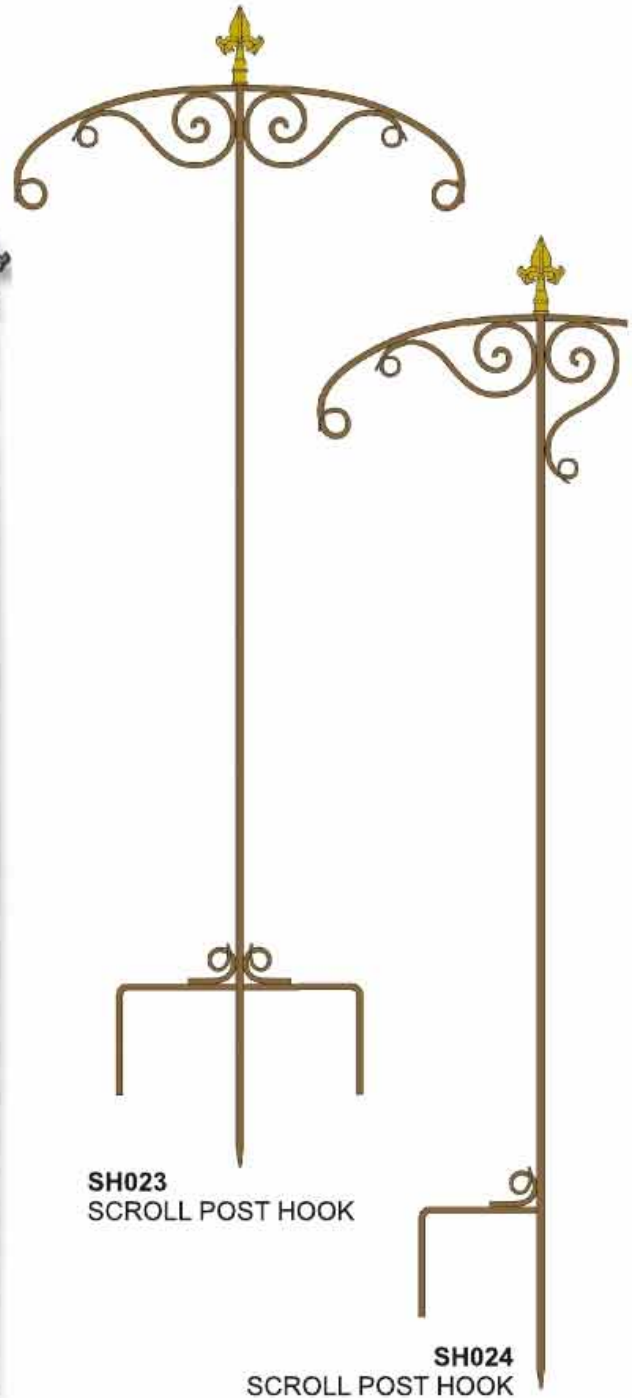

SH013
STEEL HOOK
SIZE:84"X 1/2"
ART NO.:SH007

SH014
STEEL HOOK
ART NO.:SH008
SIZE:120CM,175CM

SH015
STEEL HOOK
ART NO.:SH009
SIZE:70CM

SH016
STEEL HOOK
ART NO.:SH010
SIZE:120CM,175CM

STEEL HOOK

SH017
REFLECTION POST HOOK

SH018
REFLECTION POST HOOK
BASKET REFLECTION

SH019
LOOPY POST HOOK
DOUBLE

SH020
LOOPY POST HOOK
SINGLE

STEEL HOOK

GARDEN ARCH

GA001
Size: 100x45x220cm

GA002
Size: 100x60x220cm

GA003
Size: 100x45x220cm