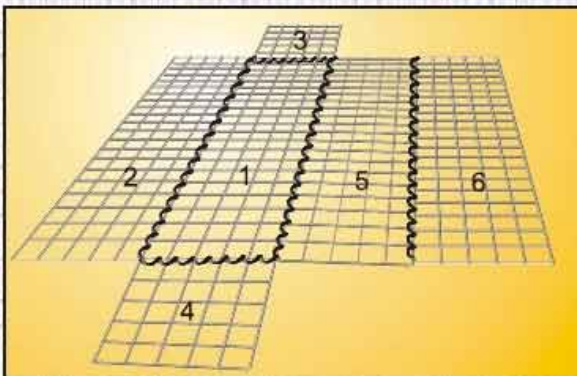

LENGTH(CM)	WIDTH(CM)	HEIGHT(CM)
30	30	30
60	30	30
45	45	45
60	45	45
60	60	60
90	60	60
50	50	50
100	50	50
150	50	50
200	50	50

DECO-GABIONS

GABION WALL

With double wire panels as the wall, "u" and "h" steel Profile as the end and middle posts, all accessories Are hot dip galvanized for long lasting life. This Gabion is ideal used as the wall in gardens, parks etc.