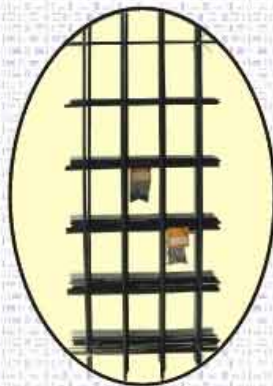

GARDEN TRELLIS

NGT001
 SIZE: 150 × 75CM
 COLOUR:
 GREEN / WHITE / BROWN

NGT003
 SIZE: 150CM
 COLOUR:
 WHITE / GREEN / BROWN
 GALVANIZED

NGT002
 SIZE: 150 × 45CM; 150 × 60CM; 150 × 75CM
 COLOUR:
 GREEN / WHITE / BROWN

GARDEN TRELLIS

NGT004
SIZE:150X75CM
GALVANIZED

NGT006
SIZE:150CM
GALVANIZED

NGT005
SIZE:150X45CM;150X60CM;150X75CM
GALVANIZED

GARDEN TRELLIS

NGT007
SENATE TRELLIS TRIPLE
21.5"(W)×64.5"(H)

NGT008
SENATE TRELLIS DOUBLE
21.5"(W)×47.25"(H)