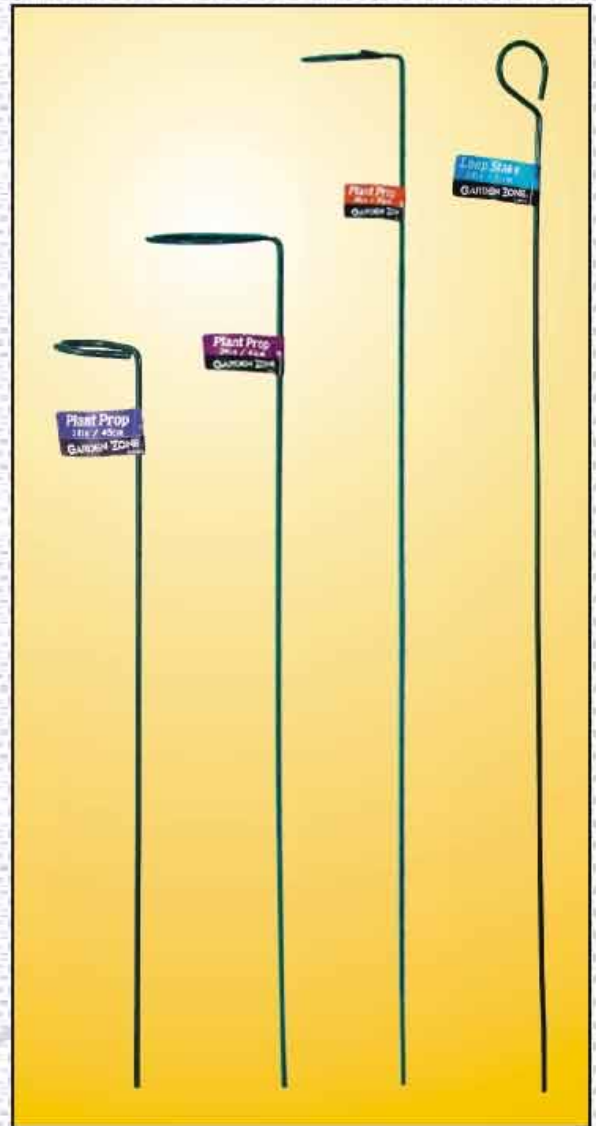

PS021

PS022

PS023

PS024