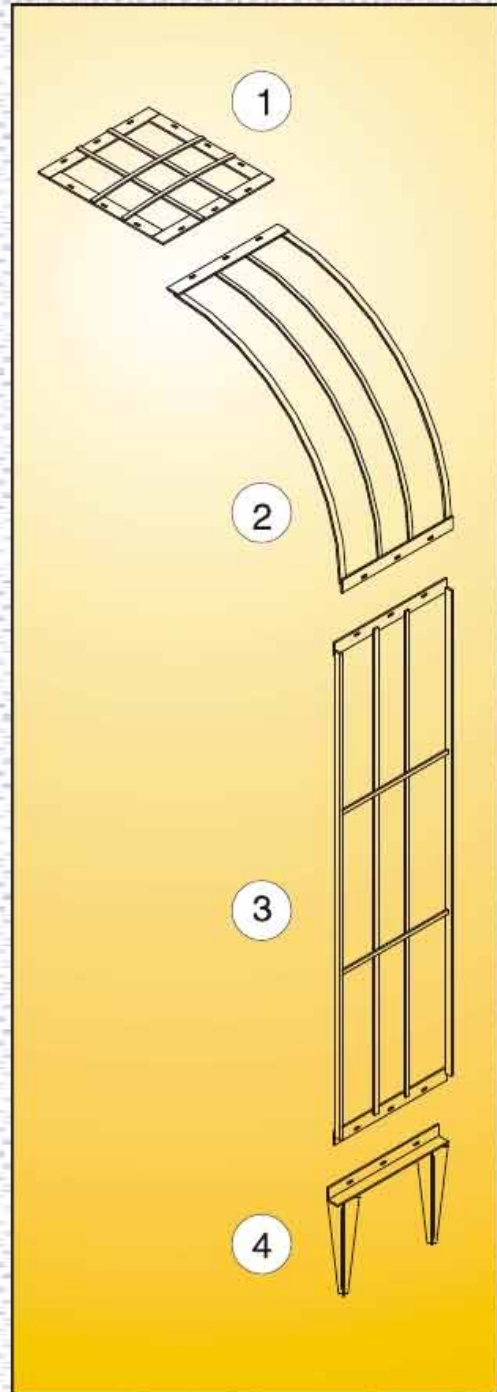

GA009

GA010

GA011
Size:250x100x37cm

GA012
Size:240x145x43cm

GARDEN ARCH

GA013

GA014

GARDEN BORDER