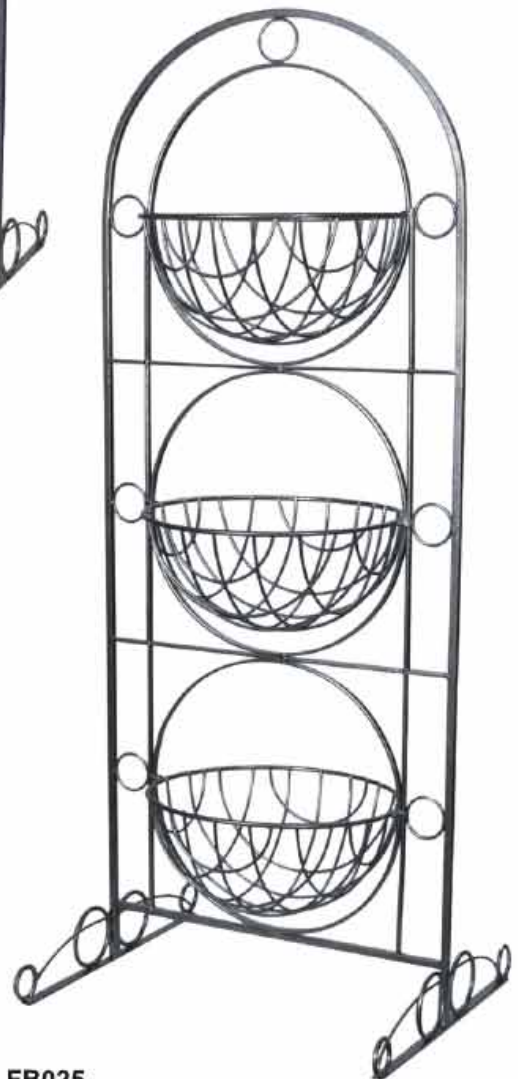

FB020
POT TIERS

FB021
SINGLE PLANT TRELLIS

FB022
DOUBLE PLANT TRELLIS

FLOWER BASKET

FB023
BAUHAUS PLANT TRELIS

FB024
TRIPLE PLANT TRELIS

FB025
BAUHAUS PLANT TRELIS

FLOWER BASKET

FB026
SINGLE PLANT TRELLIS

FB027
DOUBLE PLANT TRELLIS

FB028
TRIPLE PLANT TRELLIS

FLOWER BASKET

FB029
POST HOOP
ROTATION POT RING

FB030
POST HOOP
PIVOTING WIRE BASKET

FB031
W / SEASONAL WREATH

FB032
POST HOOP
WITHOUT BASKET OR POT RING