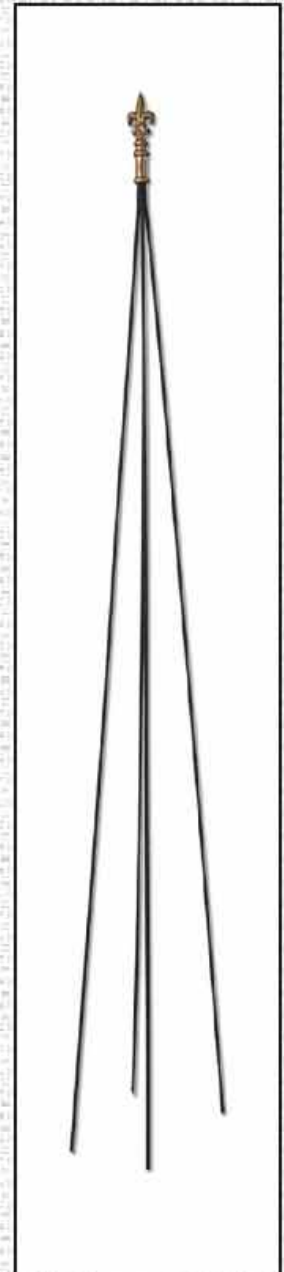

NGT027
OBELISK PLANT TRAINER