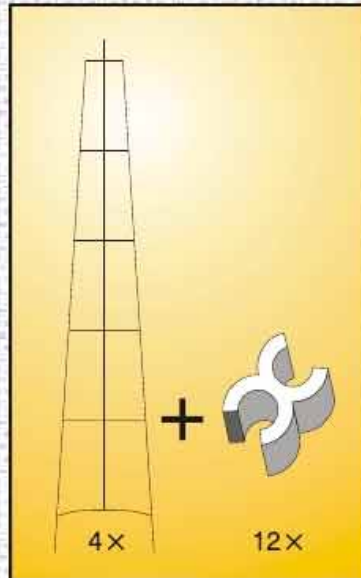

NGT027
OBELISK PLANT TRAINER