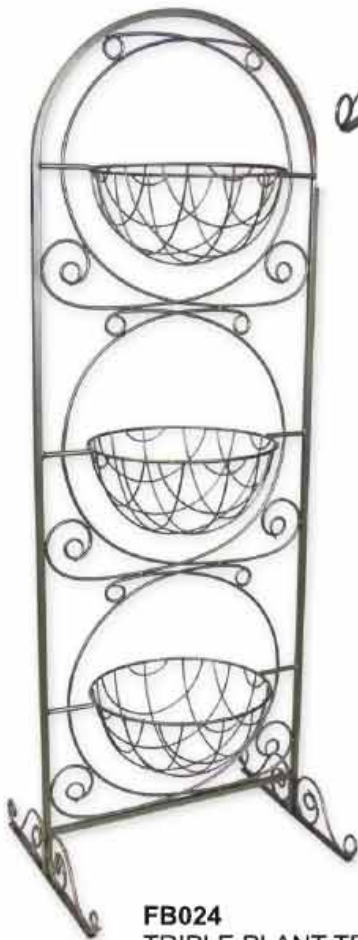

FB015

FB016

FLOWER BASKET

FB016
VERTICAL GARDEN

FB018
EIFFEL CORNER GARDEN

FB017
VERTICAL GARDEN

FLOWER BASKET

FB019
POT TIERS

FB020
POT TIERS

FB021
SINGLE PLANT TRELLIS

FB022
DOUBLE PLANT TRELLIS

FLOWER BASKET

FB023
BAUHAUS PLANT TRELIS

FB024
TRIPLE PLANT TRELIS

FB025
BAUHAUS PLANT TRELIS

FLOWER BASKET

FB026
SINGLE PLANT TRELLIS

FB027
DOUBLE PLANT TRELLIS

FB028
TRIPLE PLANT TRELLIS

FLOWER BASKET

FB029
POST HOOP
ROTATION POT RING

FB030
POST HOOP
PIVOTING WIRE BASKET

FB031
W / SEASONAL WREATH

FB032
POST HOOP
WITHOUT BASKET OR POT RING