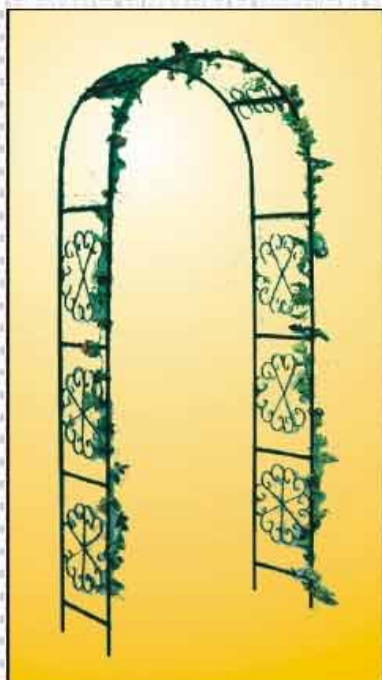

SH018
REFLECTION POST HOOK
BASKET REFLECTION

SH019
LOOPY POST HOOK
DOUBLE

SH020
LOOPY POST HOOK
SINGLE

STEEL HOOK

GARDEN ARCH

GA001
Size: 100x45x220cm

GA002
Size: 100x60x220cm

GA003
Size: 100x45x220cm

GA004
Size: 100x45x220cm

GARDEN ARCH

GA005
Size: 100x45x220cm

GA006
Size: 35x250cm

GA007
Size: 100x250x220cm

GA008
Size: 100x45x228cm

www.chinawiremesh.com

GARDEN ARCH

GA009

GA010

GA011
Size:250x100x37cm

GA012
Size:240x145x43cm

GARDEN ARCH

GA013

GA014

GARDEN BORDER