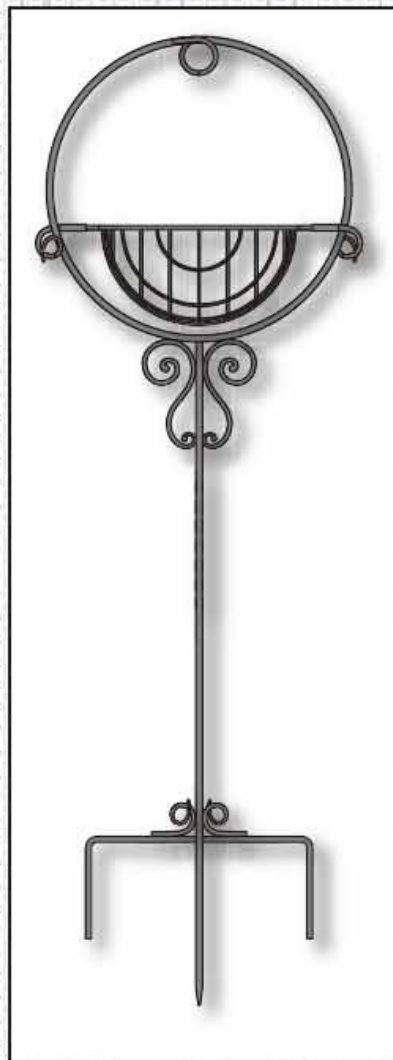

FB026
SINGLE PLANT TRELLIS

FB027
DOUBLE PLANT TRELLIS

FB028
TRIPLE PLANT TRELLIS

FLOWER BASKET

FB029
POST HOOP
ROTATION POT RING

FB030
POST HOOP
PIVOTING WIRE BASKET

FB031
W / SEASONAL WREATH

FB032
POST HOOP
WITHOUT BASKET OR POT RING

FLOWER BASKET

FB032
ROUND HOOP BASKET
SIZE: 12"

FB033
ROUND HOOP BASKET
SIZE: 14"

FB033
WIRE URNS
SIZE: 12" BASKET

FB034
WIRE URNS
SIZE: 16" BASKET

FB035
WIRE URNS
SIZE: 18" BASKET

FB036
WIRE URNS
SIZE: 20" BASKET