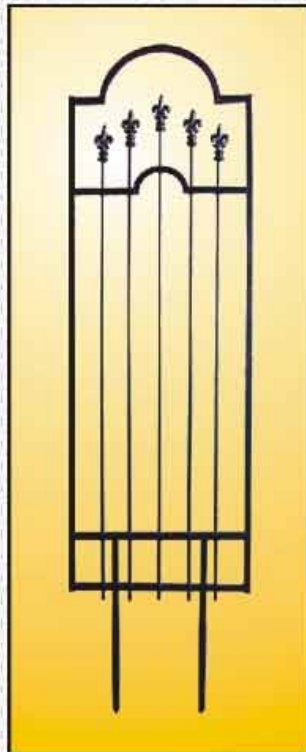

NGT010
FRENCH POT TRELLIS