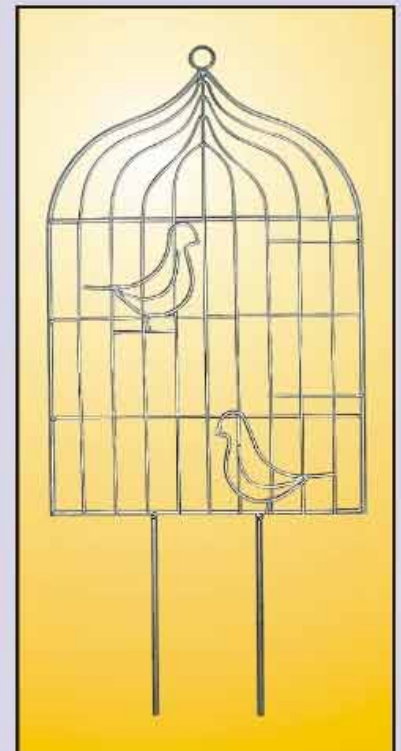

EUROPEAN SINGLE STEM PLANT SUPPORT PS021 / 022 / 023 / 024

- STRONG SUPPORT MADE FROM PLASTIC COATED WIRE SUITABLE FOR MOST SINGLE STEM PLANTS
- WHICH CAN BE EASILY SLIPPED INTO THE LOOP
- CAN BE USED BOTH IN AND OUTDOORS

PS004
BUSH SUPPORT
MODEL NO.PP28 PP29 PP30

PLANT SUPPORT

PS005

PS006

PS007

PLANT SUPPORT

PS008

PS009
36" CRADLE