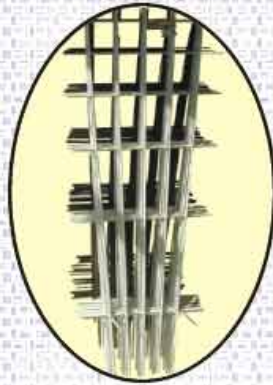

NGT003
SIZE: 150CM
COLOUR:
WHITE / GREEN / BROWN
GALVANIZED