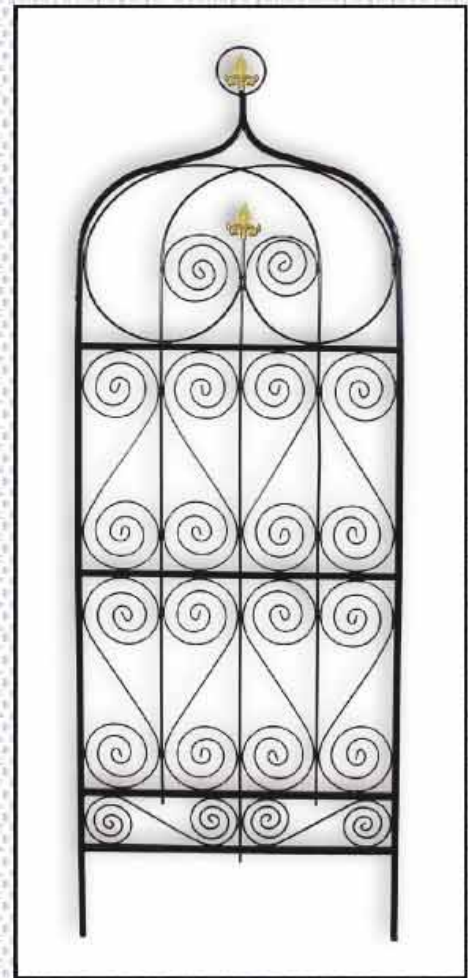

NGT022
FRENCH CURVE TRELLIS