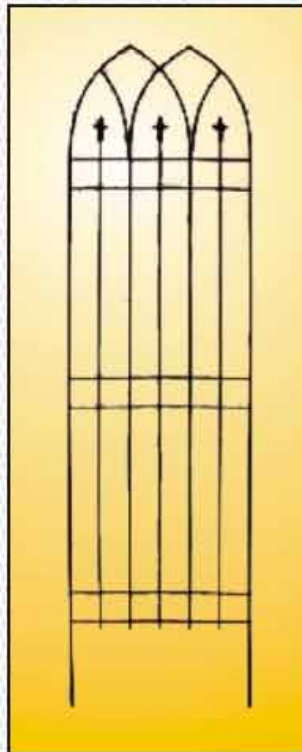

GARDEN TRELLIS

NGT004
SIZE:150X75CM
GALVANIZED

NGT006
SIZE:150CM
GALVANIZED

NGT005
SIZE:150X45CM;150X60CM;150X75CM
GALVANIZED

GARDEN TRELLIS

NGT007
SENATE TRELLIS TRIPLE
21.5"(W)×64.5"(H)

NGT008
SENATE TRELLIS DOUBLE
21.5"(W)×47.25"(H)

NGT009
FRENCH POT TRELLIS
FRENCH TRIO LINE
14"(W)×52"(H)

NGT010
FRENCH POT TRELLIS

NGT011
GOTHIC TRELLIS
21.5"(W)×81.5"(H)

NGT012
DOUBLE POST HOOK
20.5"(W)×74"(H)

GARDEN TRELLIS

NGT013
POT TRELLIS
12.5"(W)×49"(H)