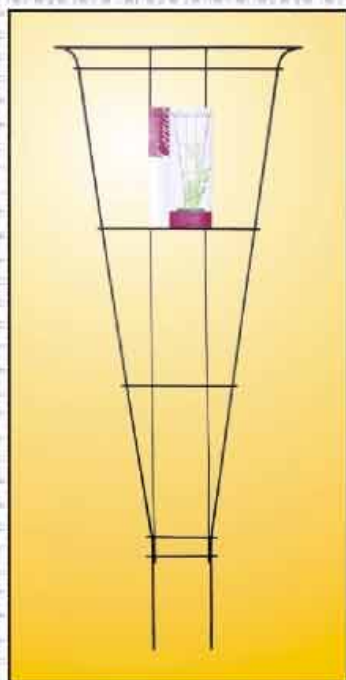

NGT015
CORNICE
24.25"(W)×61"(H)