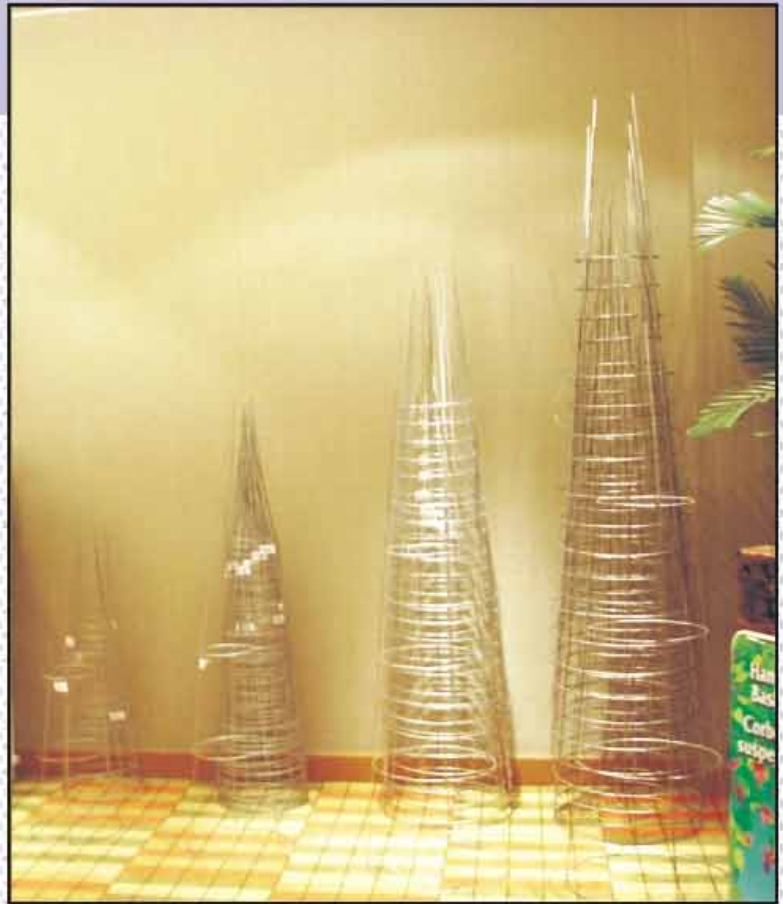

EUROPEAN SINGLE STEM PLANT SUPPORT PS021 / 022 / 023 / 024

- STRONG SUPPORT MADE FROM PLASTIC COATED WIRE SUITABLE FOR MOST SINGLE STEM PLANTS
- WHICH CAN BE EASILY SLIPPED INTO THE LOOP
- CAN BE USED BOTH IN AND OUTDOORS

PS004
BUSH SUPPORT
MODEL NO.PP28 PP29 PP30

PLANT SUPPORT

PS005

PS006

PS007

PLANT SUPPORT

PS008

PS009
36" CRADLE