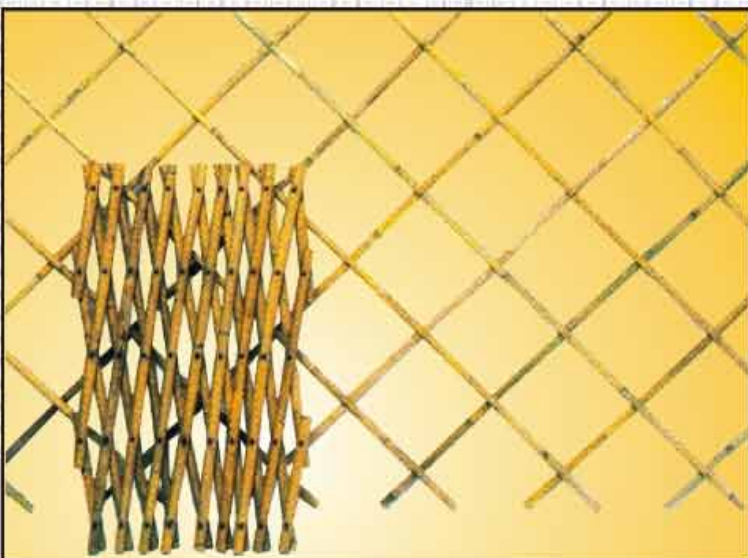

(3) 63-2608:
Tube with 6 waves, Tube size 26x8mm

13-2207
Size:1.5x1m

www.chinawiremesh.com

EXPANDING TRELLIS/SCREEN

PVC Coated Bamboo Trellis

DIAMETER	LENGTH HIGH
14-16MM	200x70CM
14-16MM	200x100CM
14-16MM	300x100CM
14-16MM	180x70CM
18-20MM	180x60CM
18-20MM	180x90CM
18-20MM	180x120CM
18-20MM	200x100CM
18-20MM	200x180CM
18-20MM	200x200CM

Natural Bamboo Trellis

DIAMETER	LENGTH HIGH
14-16MM	200x70CM
14-16MM	200x100CM
14-16MM	300x100CM
14-16MM	180x70CM
18-20MM	180x60CM
18-20MM	180x90CM
18-20MM	180x120CM
18-20MM	200x100CM
18-20MM	200x180CM
18-20MM	200x200CM