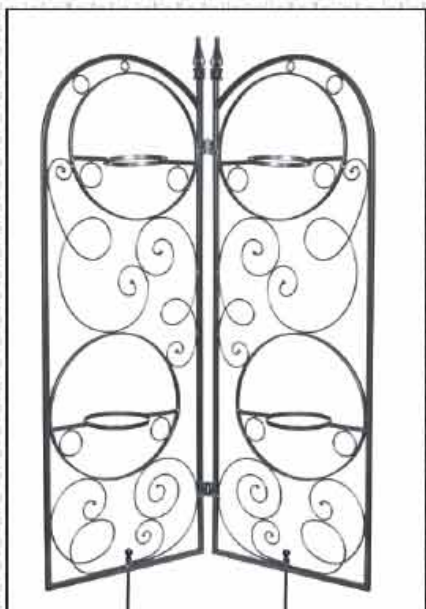

FB009

FB010
SIZE: 12", 14", 16"

CROSSING SCROLLS
HANDING BASKETS

FLOWER BASKET

FB011
SIZE:10",12",14",16",18"

FB012
SIZE:10",12",14",16"

FB013
SIZE:10",12",16"

FB014

FB015

FB016

FLOWER BASKET

FB016
VERTICAL GARDEN

FB018
EIFFEL CORNER GARDEN

FB017
VERTICAL GARDEN

FLOWER BASKET

FB019
POT TIERS