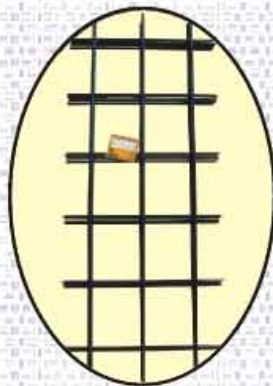

GARDEN TRELLIS

NGT001
 SIZE: 150 × 75CM
 COLOUR:
 GREEN / WHITE / BROWN

NGT003
 SIZE: 150CM
 COLOUR:
 WHITE / GREEN / BROWN
 GALVANIZED

NGT002
 SIZE: 150 × 45CM; 150 × 60CM; 150 × 75CM
 COLOUR:
 GREEN / WHITE / BROWN

GARDEN TRELLIS

NGT004
SIZE:150X75CM
GALVANIZED

NGT006
SIZE:150CM
GALVANIZED

NGT005
SIZE:150X45CM;150X60CM;150X75CM
GALVANIZED

GARDEN TRELLIS

NGT007
SENATE TRELLIS TRIPLE
21.5"(W)×64.5"(H)

NGT008
SENATE TRELLIS DOUBLE
21.5"(W)×47.25"(H)