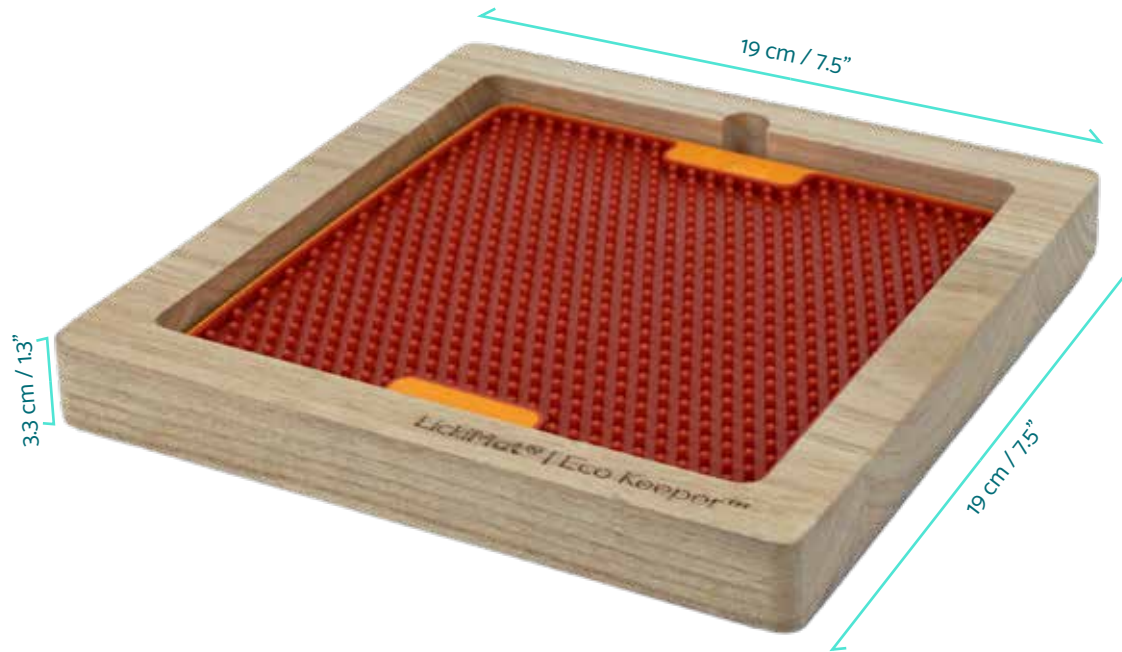

LickiMat® ECO KEEPER Mini™

Packaging & SKUs