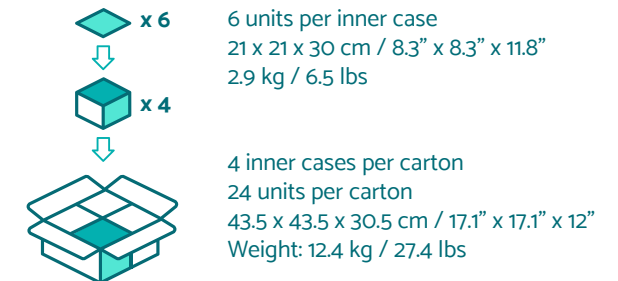

Shipping & Packing