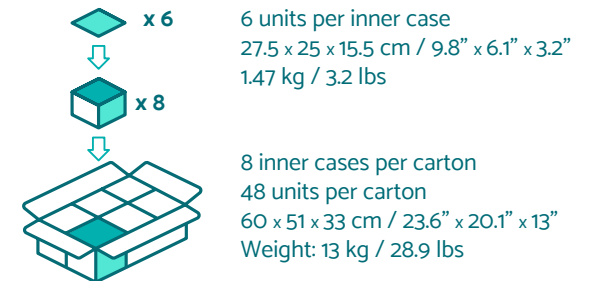

Shipping & Packing