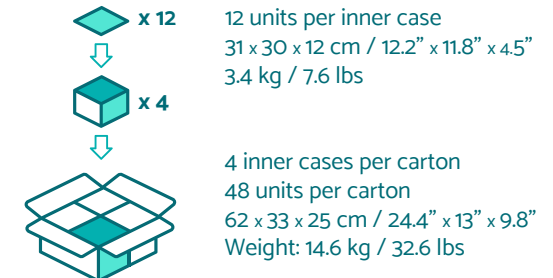

Shipping & Packing