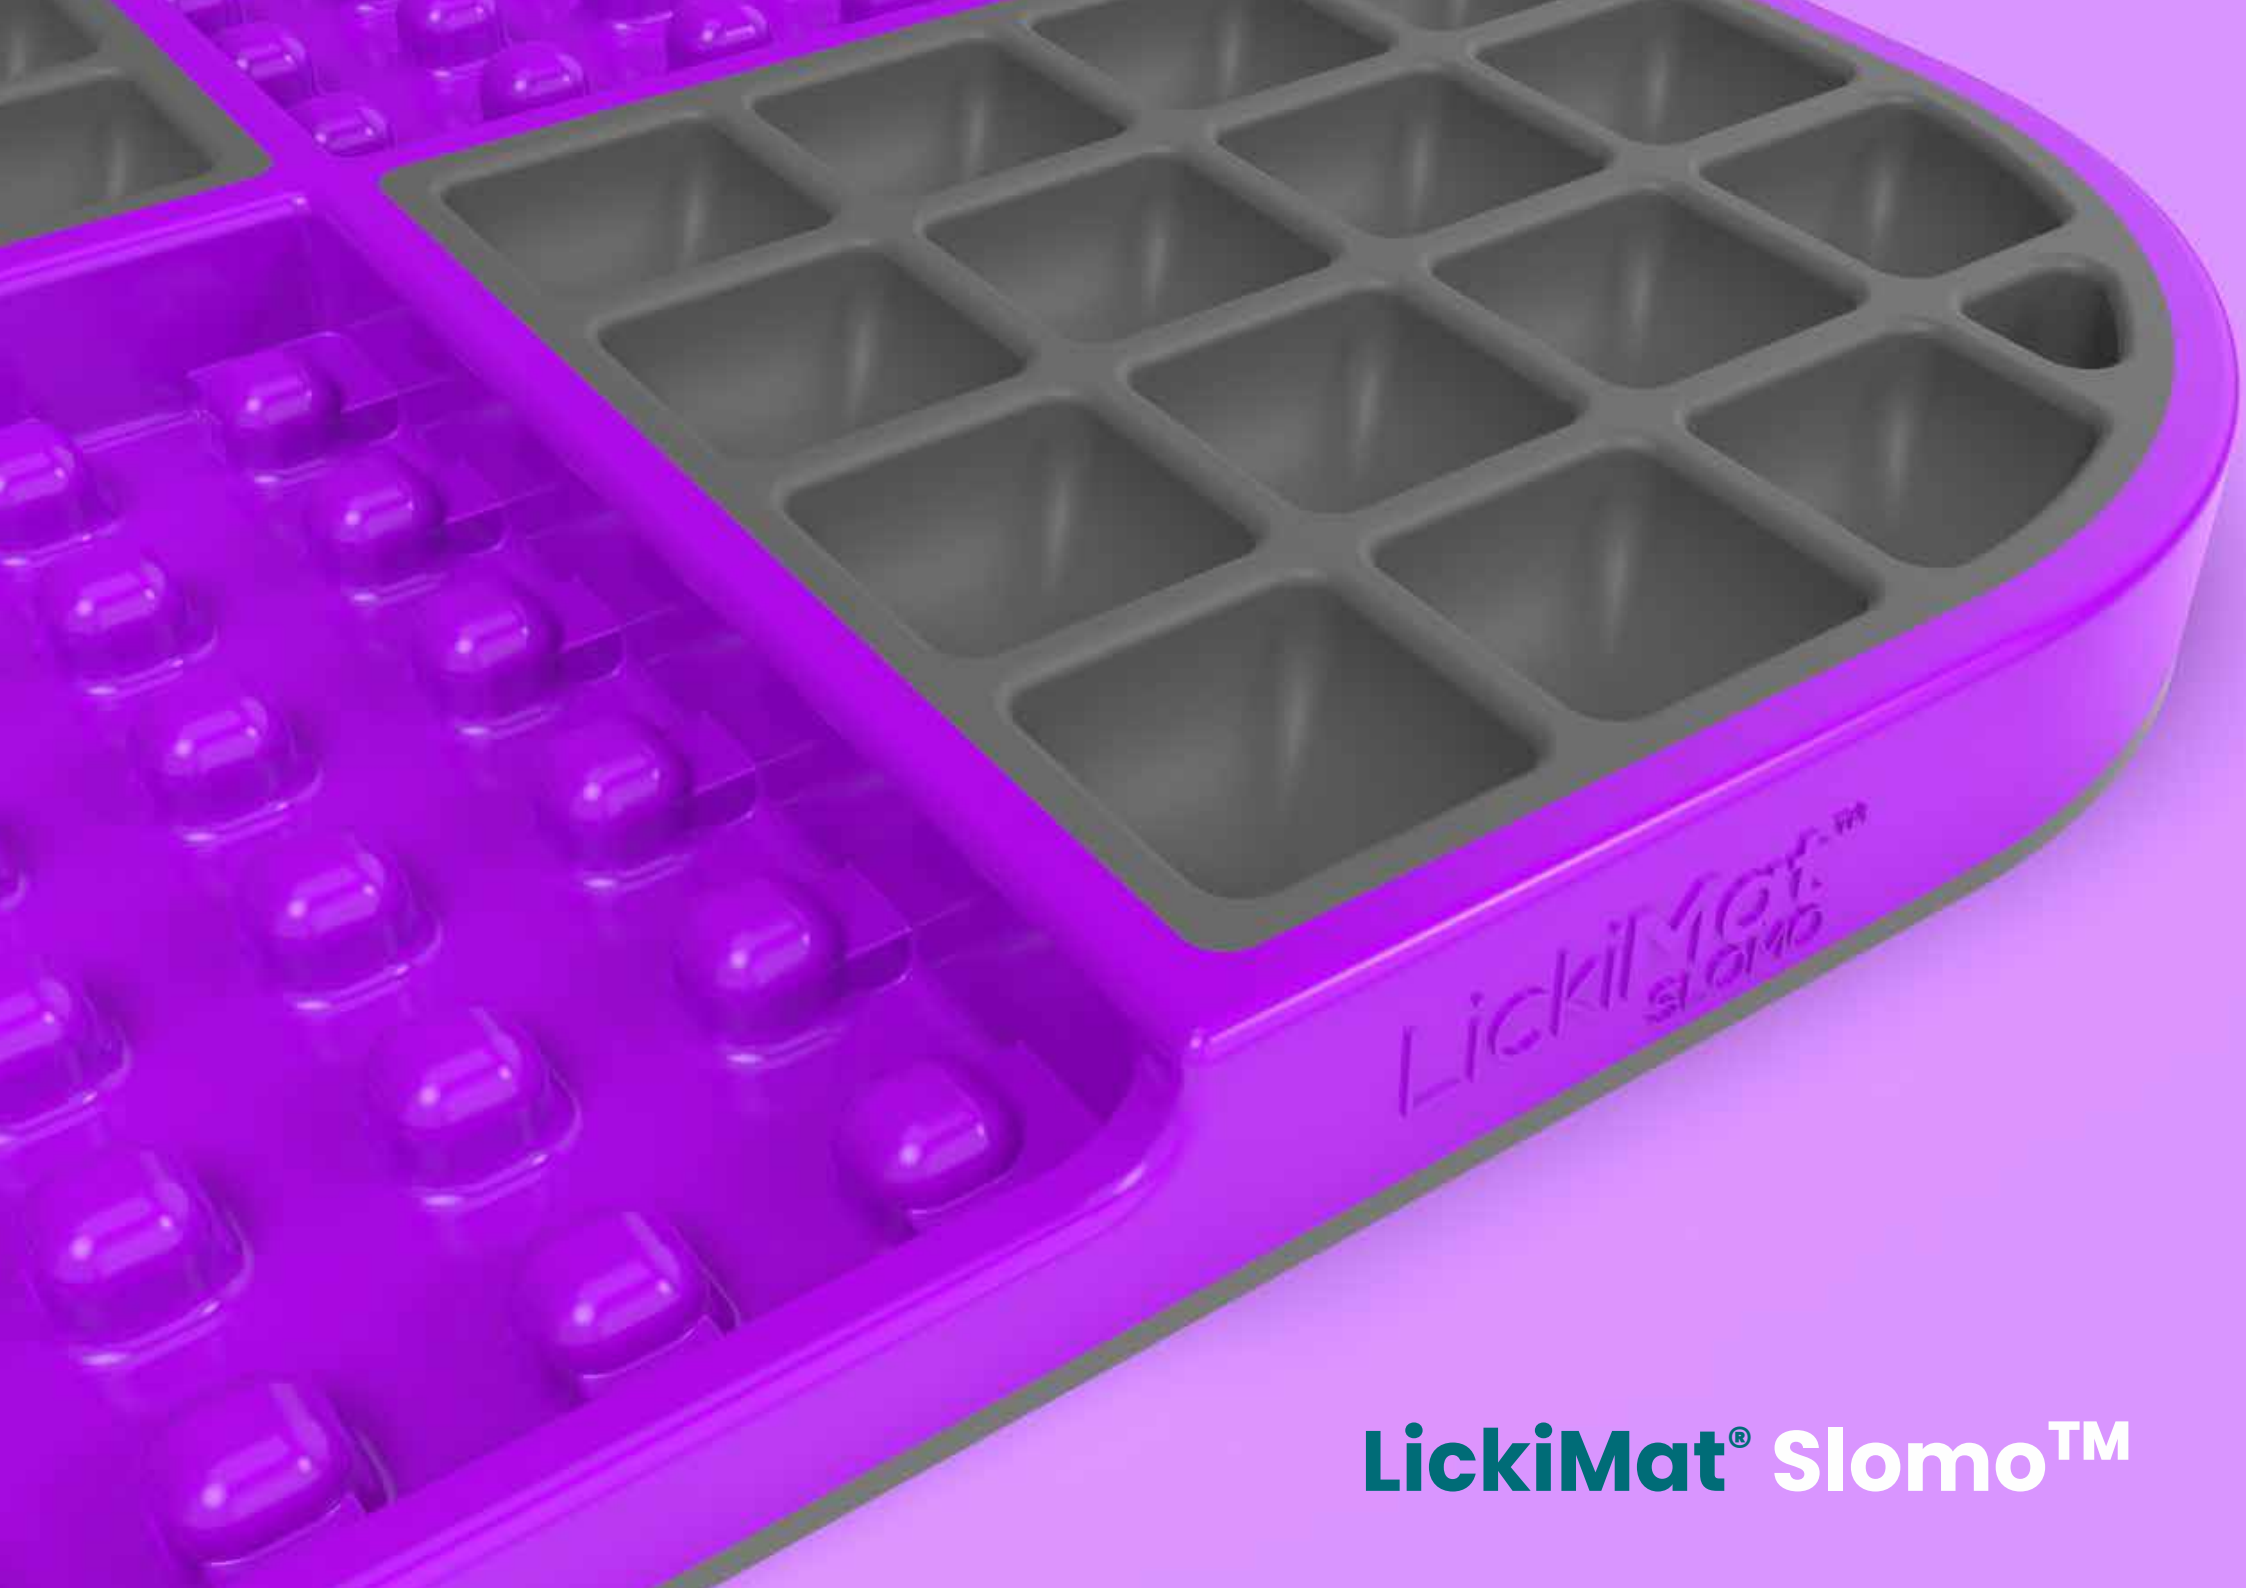

Standard: 24 piece carton
Individual cardboard packaging

Specifications

Holds LickiMat Felix and Casper

Three adjustable positions
Food safe lacquer

Material: Plantation Hardwood

Shipping & Packing

24 units per carton
35 x 39.5 x 47 cm / 13.8" x 15.5" x 18.6"
Weight: 10.8 kg / 23.9 lbs