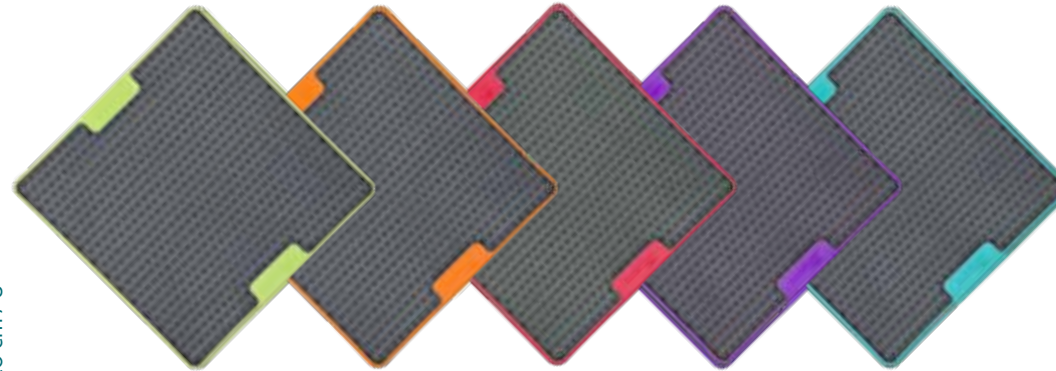

LickiMat® TUFF™ Soother™

Dog Label

- LM9022GN-DR
- LM9022OR-DR
- LM9022RD-DR
- LM9022PU-DR
- LM9022TQ-DR

Cat Label

- LM9022GN-CR
- LM9022OR-CR
- LM9022RD-CR
- LM9022PU-CR
- LM9022TQ-CR

Back View

Section View