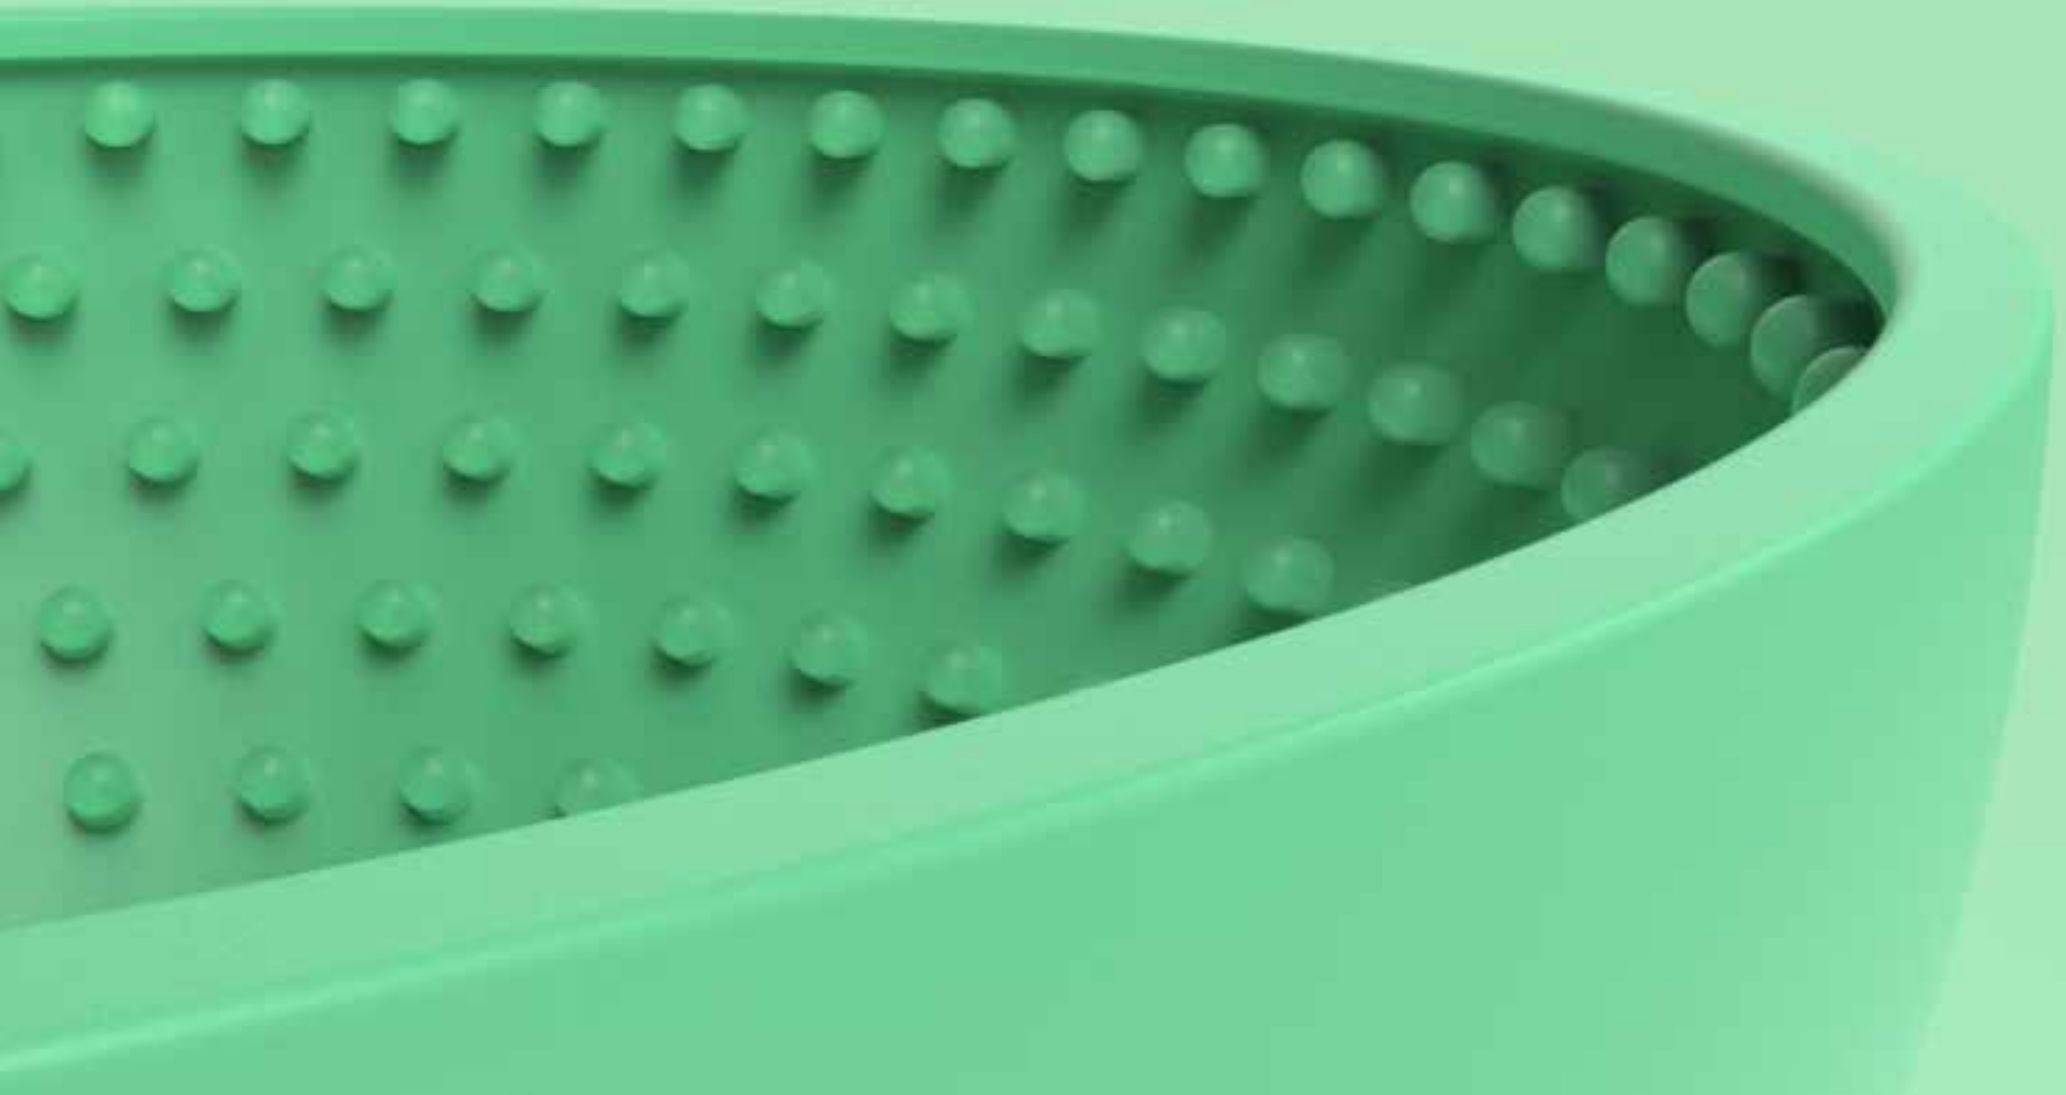

LickiMat® Wobble™

LickiMat® Wobble™

Packaging & SKUs

- LM5801GN-DR
- LM5801OR-DR
- LM5801PU-DR
- LM5801TQ-DR

Top & Side View

Product Details

Length: 16 cm / 6.3"
Height: 16 cm / 6.3"
Thickness: 9 cm / 3.5"
Weight: 226 g / 8 oz
Net Weight: 200 g / 7.1 oz