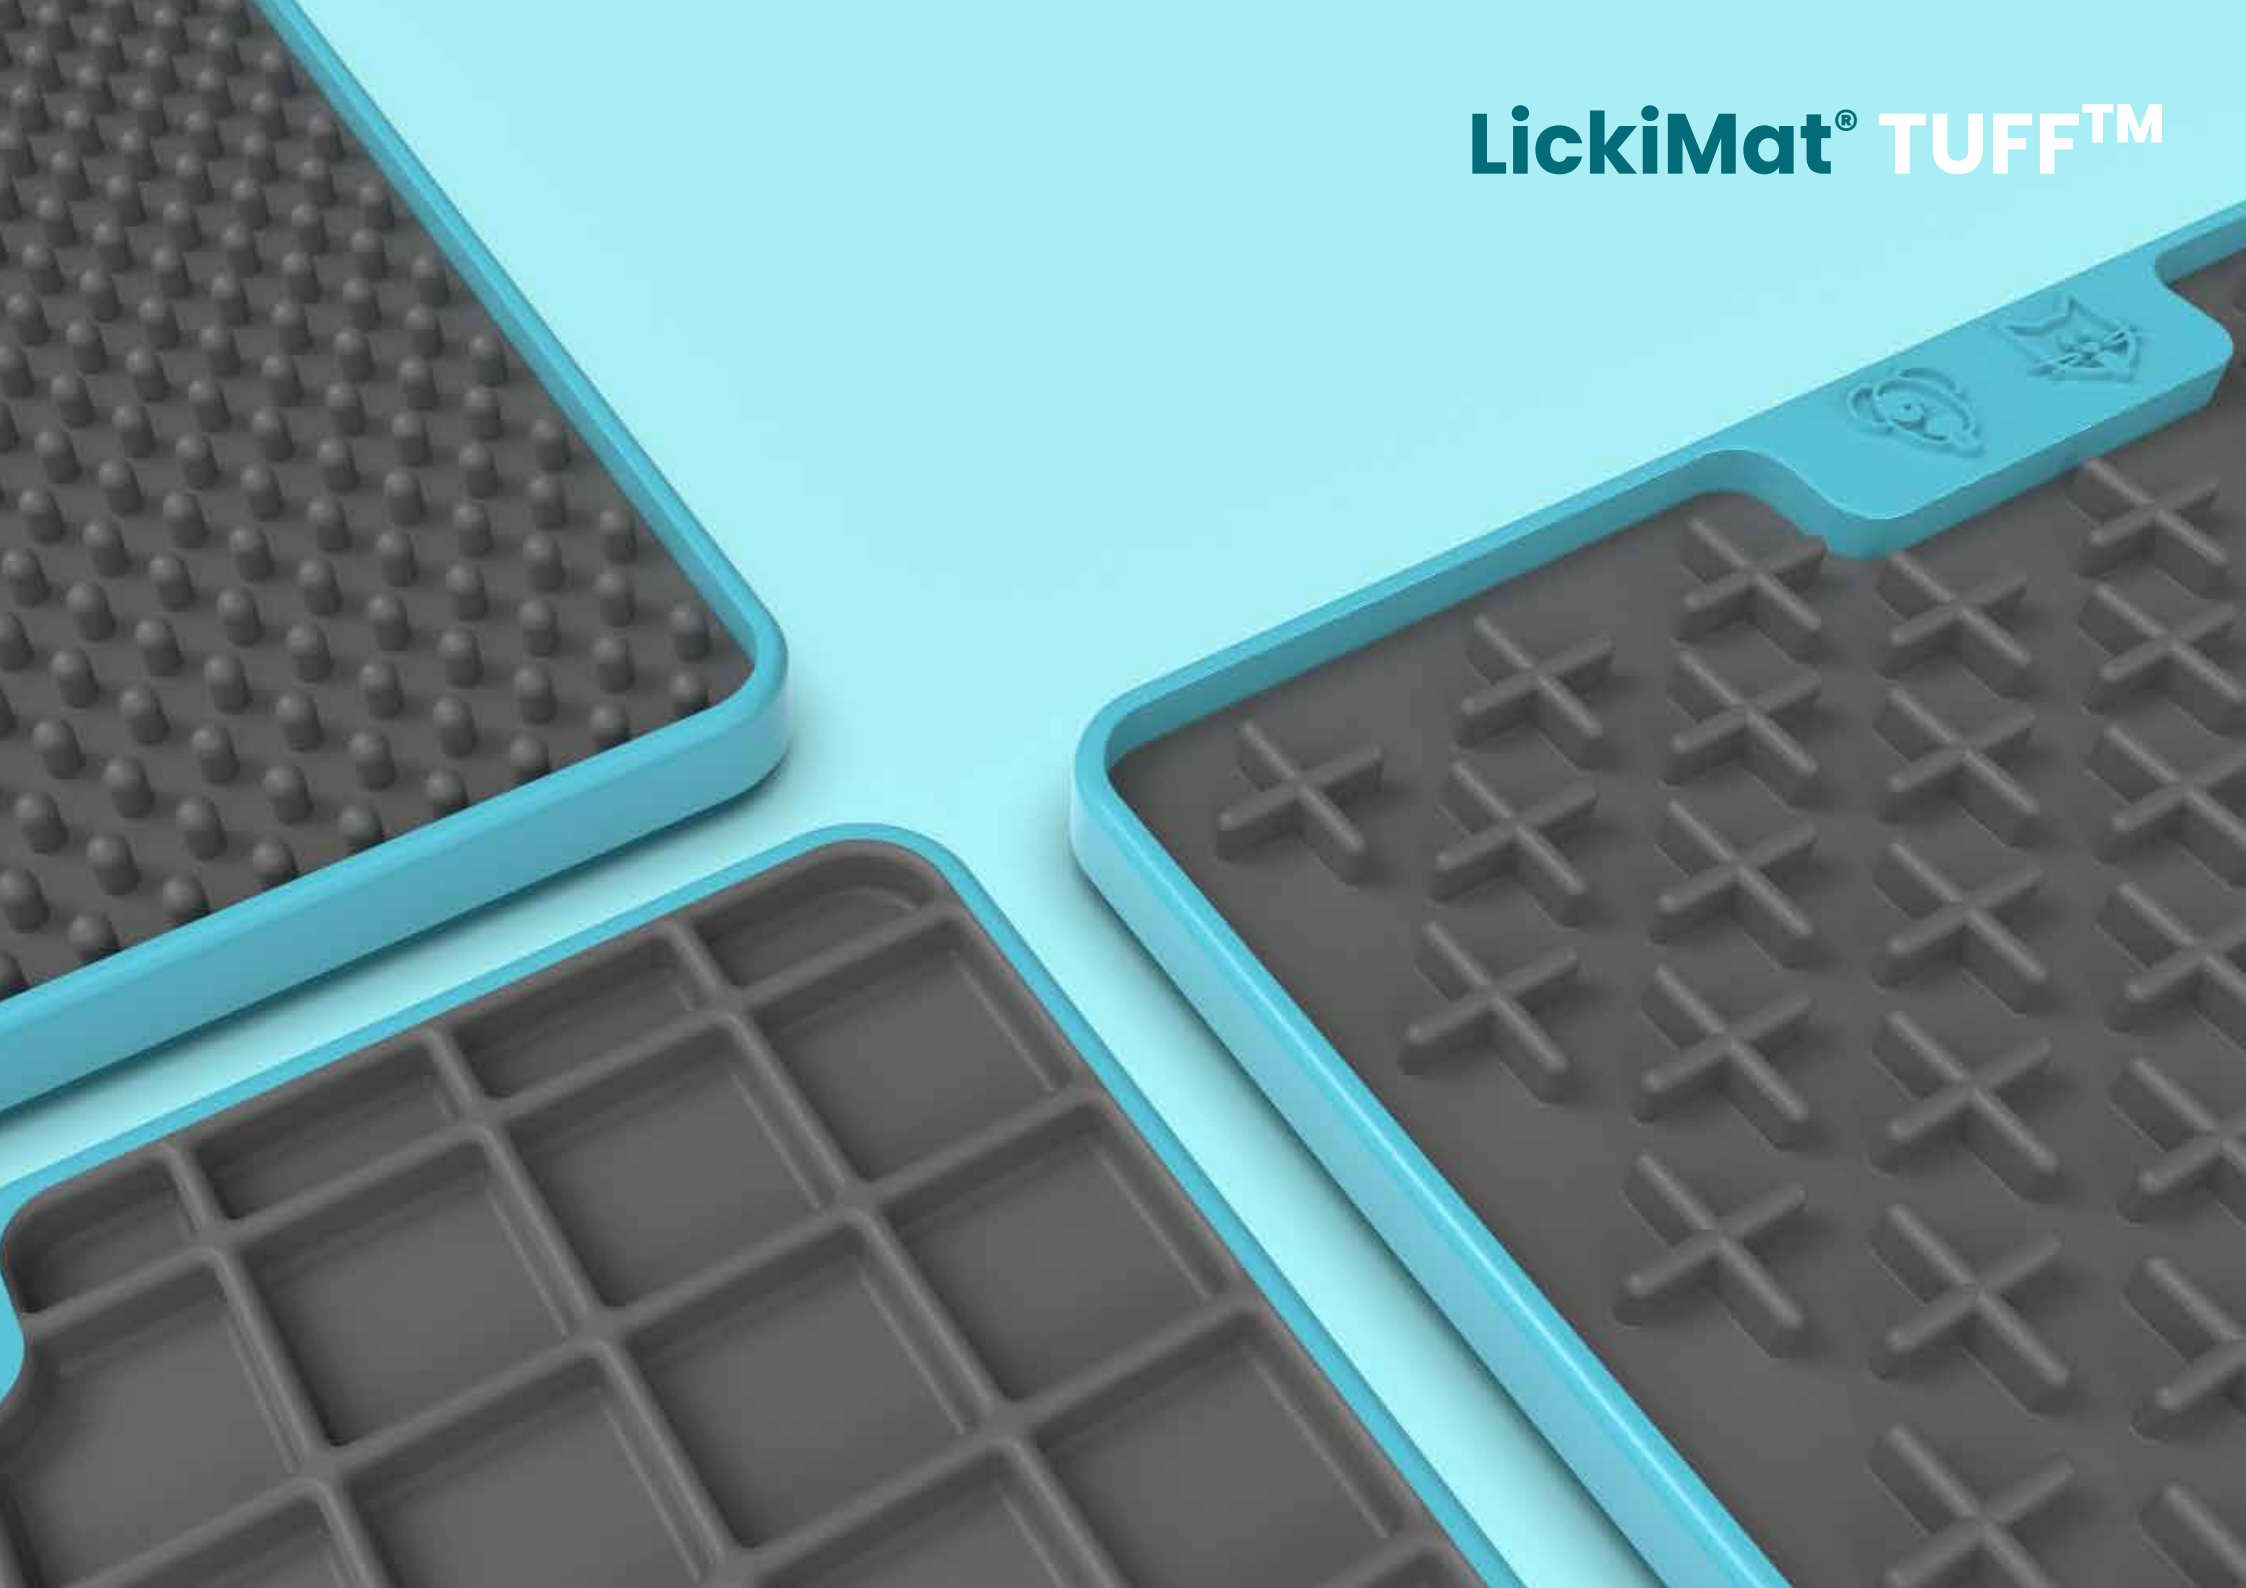

LickiMat® TUFF™