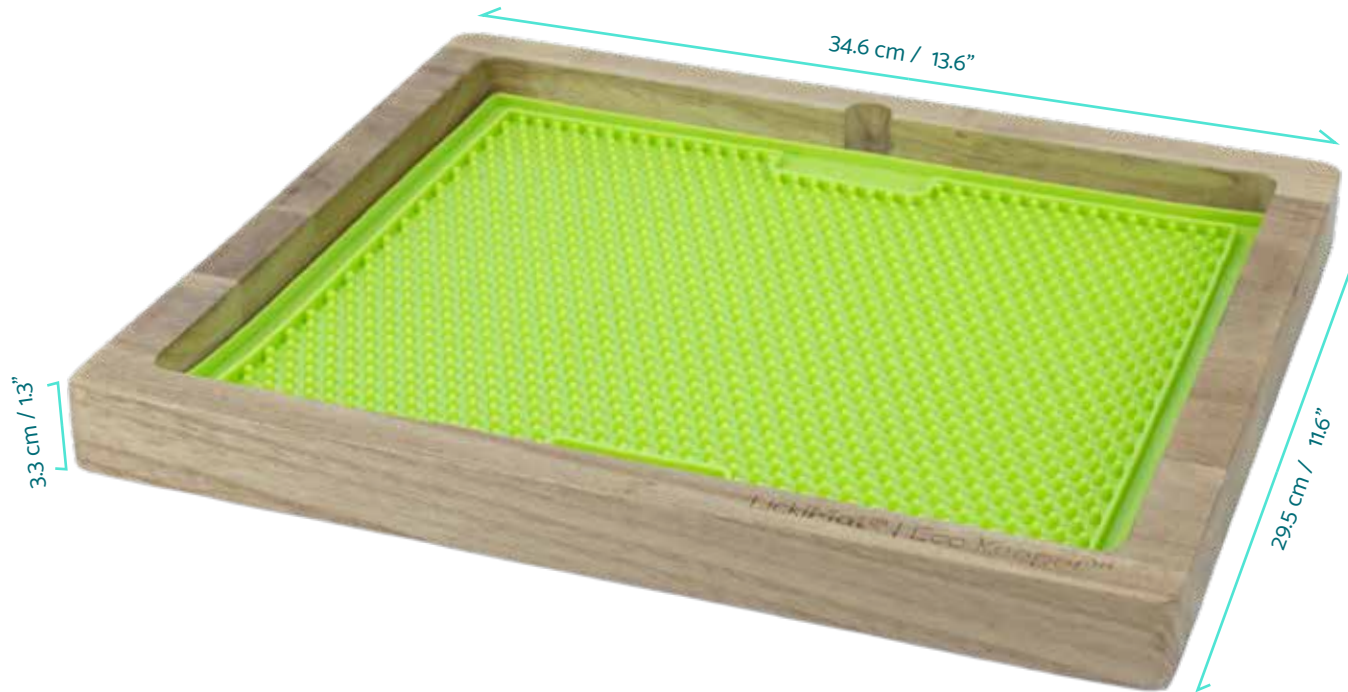

Material: Plantation Hardwood

Shipping & Packing

24 units per carton
55 x 26.5 x 45 cm / 21.7" x 10.5" x 17.6"
Weight: 8.1 kg / 17.9 lbs

LickiMat® ECO KEEPER X Large™

Packaging & SKUs

Back View

Detail View

Product Details