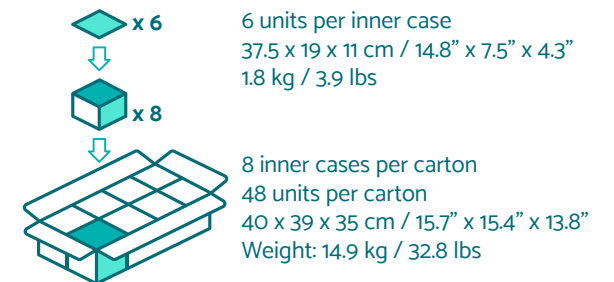

Shipping & Packing