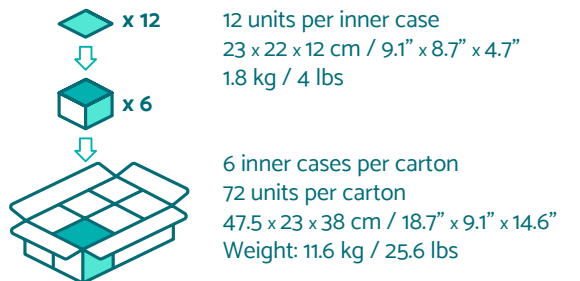

Shipping & Packing