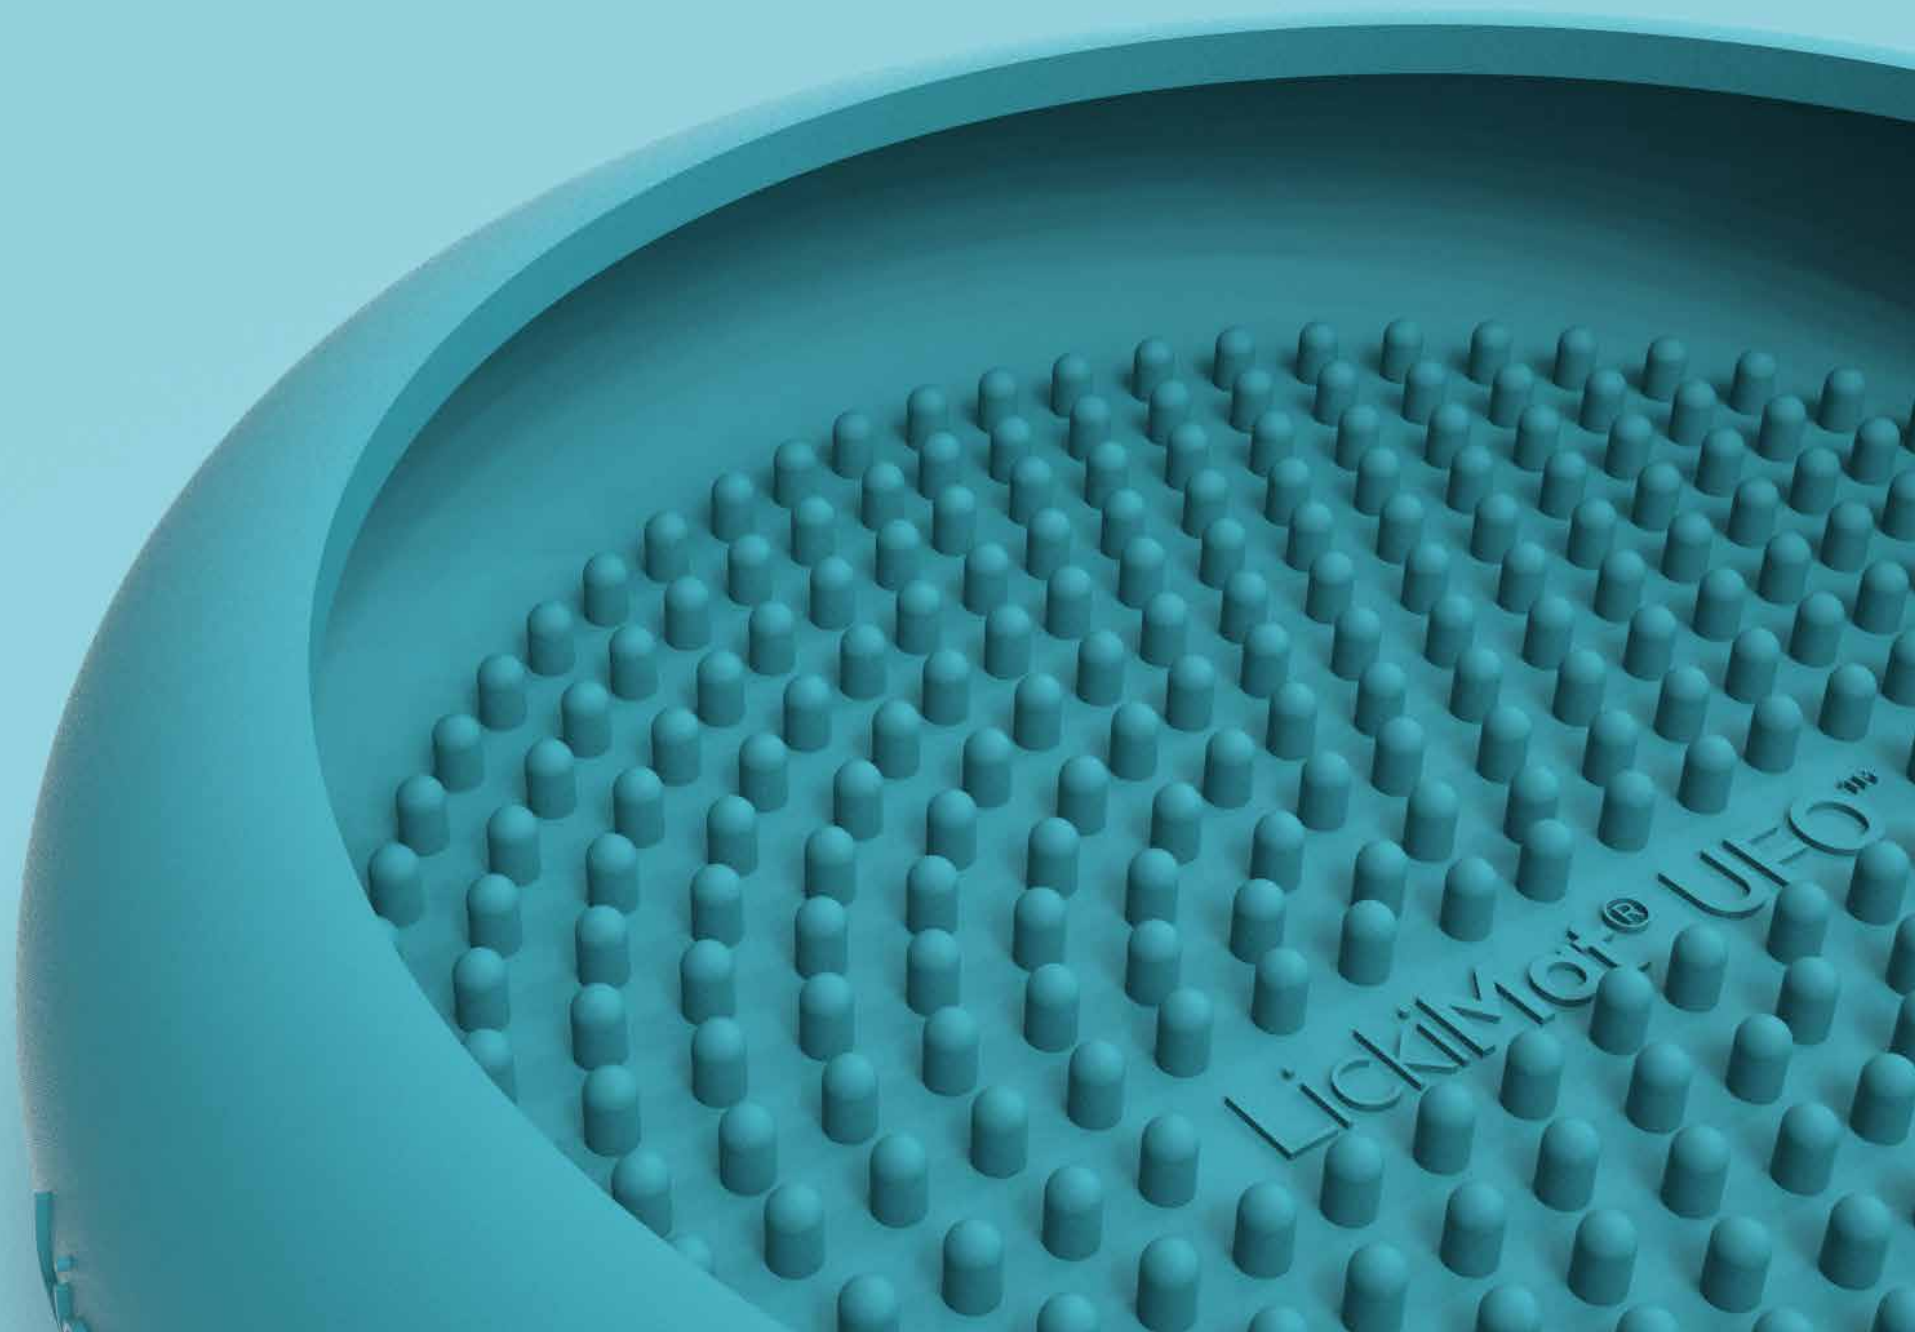

LickiMat® UFO™