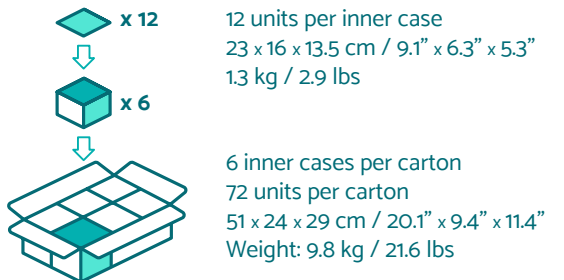

Shipping & Packing