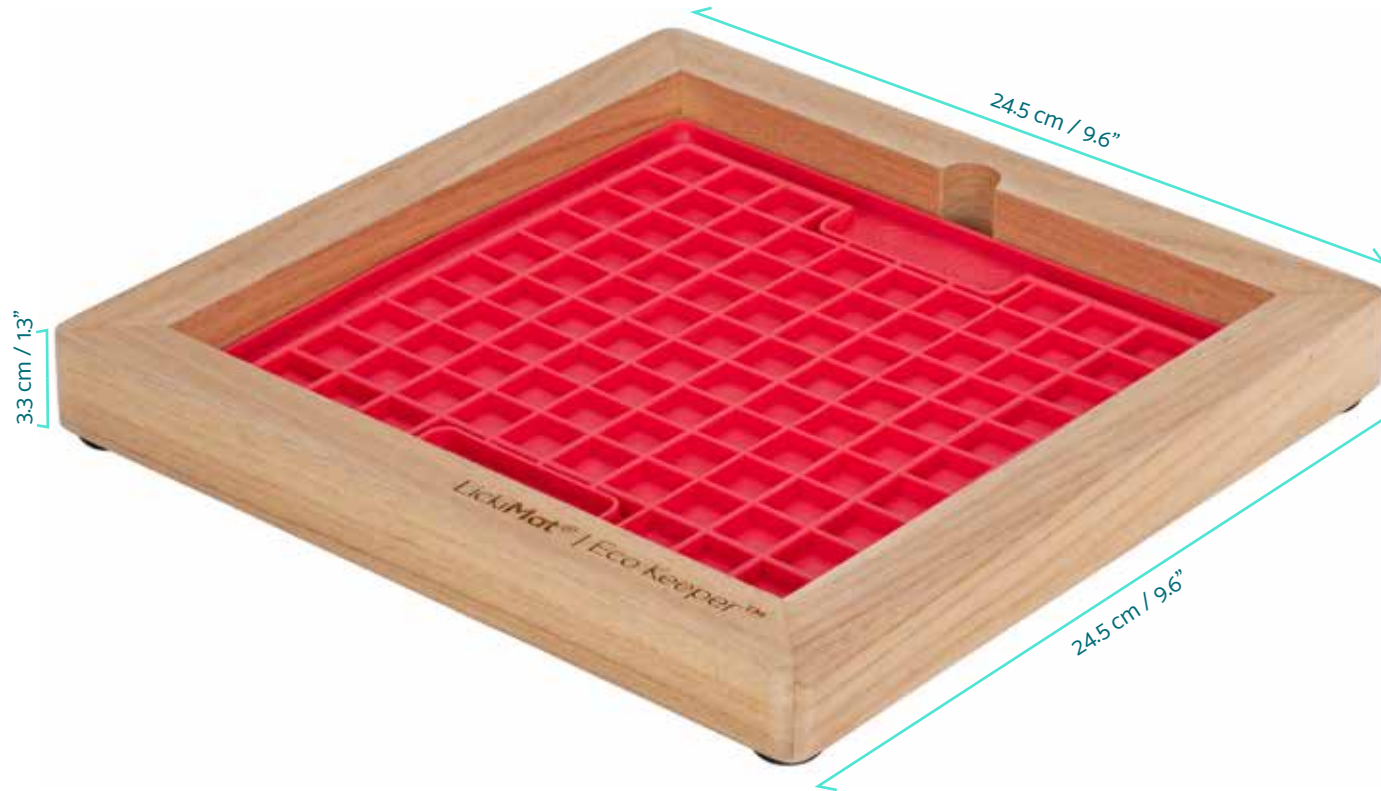

Material: Plantation Hardwood

Shipping & Packing

24 units per carton
44 x 21 x 45 cm / 17.3" x 8.3" x 17.6"
Weight: 5.3 kg / 11.7 lbs

LickiMat® ECO KEEPER Classic™

Packaging & SKUs

Back View

Detail View

Product Details

● LM2605

Length: 24.5 cm / 9.6"
Height: 24.5 cm / 9.6"
Thickness: 3.3 cm / 1.3"
Weight: 322 g / 11.4 oz
Net Weight: 222 g / 5.6 oz

Standard: 24 piece carton
Individual cardboard packaging

Specifications

Holds Classic, Tuff and Slomo LickiMat
Finger release notch
Non-slip rubber feet