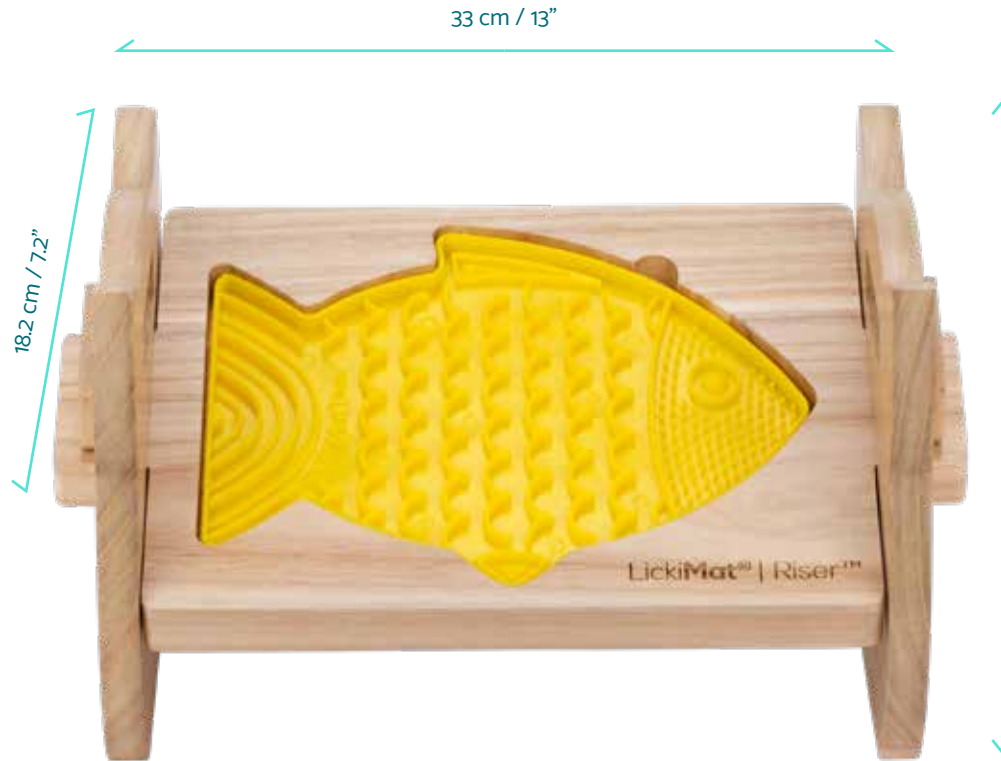

Length: 32 cm / 12.6"
Width: 30 cm / 11.8"
Height: 32 cm / 12.6"
Weight: 685 g / 24.2 oz
Net Weight: 544 g / 19.2 oz

Standard: 24 piece carton
Individual cardboard packaging

Specifications

Holds Classic, Tuff and Slomo LickiMat

Three adjustable positions
Food safe lacquer

Material: Plantation Hardwood

Shipping & Packing

24 units per carton
37 x 62 x 49.5 cm / 14.6" x 24.4" x 19.5"
Weight: 16.8 kg / 37.1 lbs

LickiMat® RISER™

Packaging & SKUs

Detail View

Detail View

Product Details

● LM2702

Length: 33 cm / 13"
Width: 18.2 cm / 7.2"
Height: 14 cm / 5.5"
Weight: 435 g / 15.3 oz
Net Weight: 341 g / 12 oz

Standard: 24 piece carton
Individual cardboard packaging