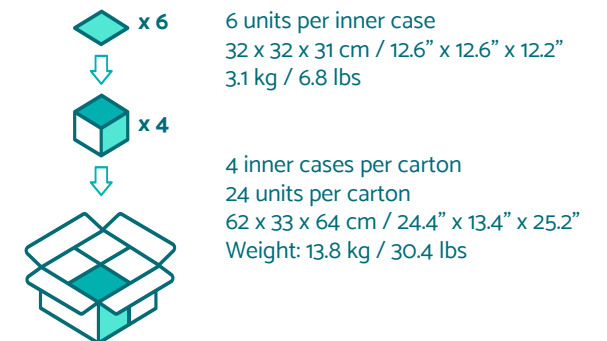

Shipping & Packing