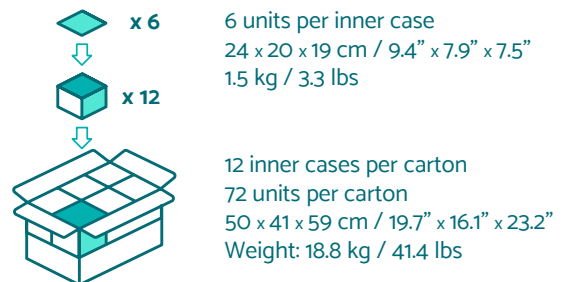

Shipping & Packing