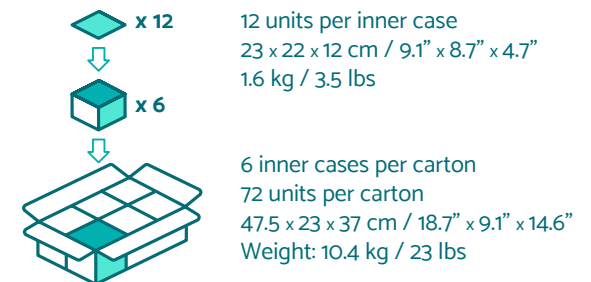

Shipping & Packing