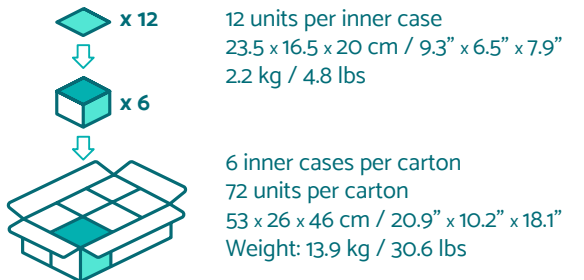

Shipping & Packing