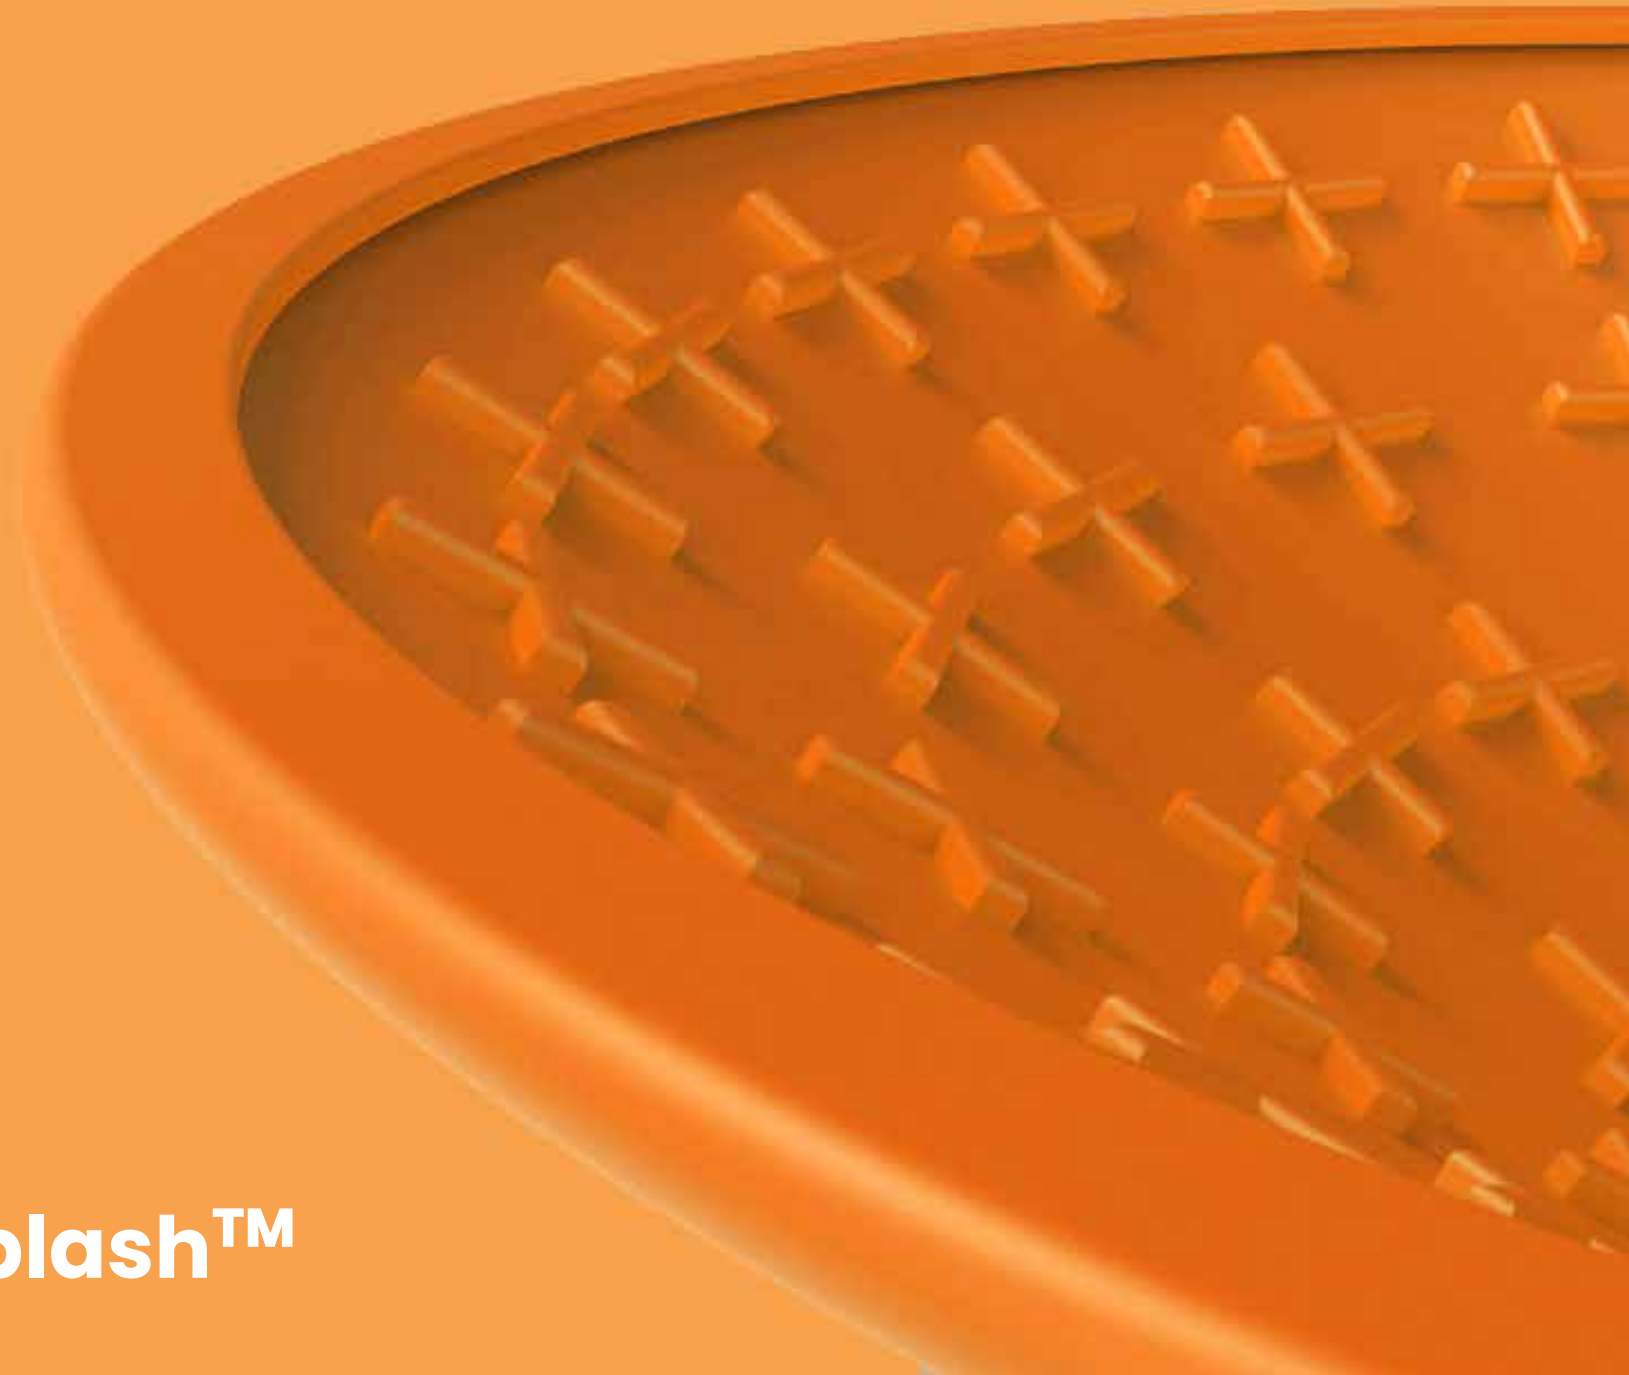

LickiMat® Splash™