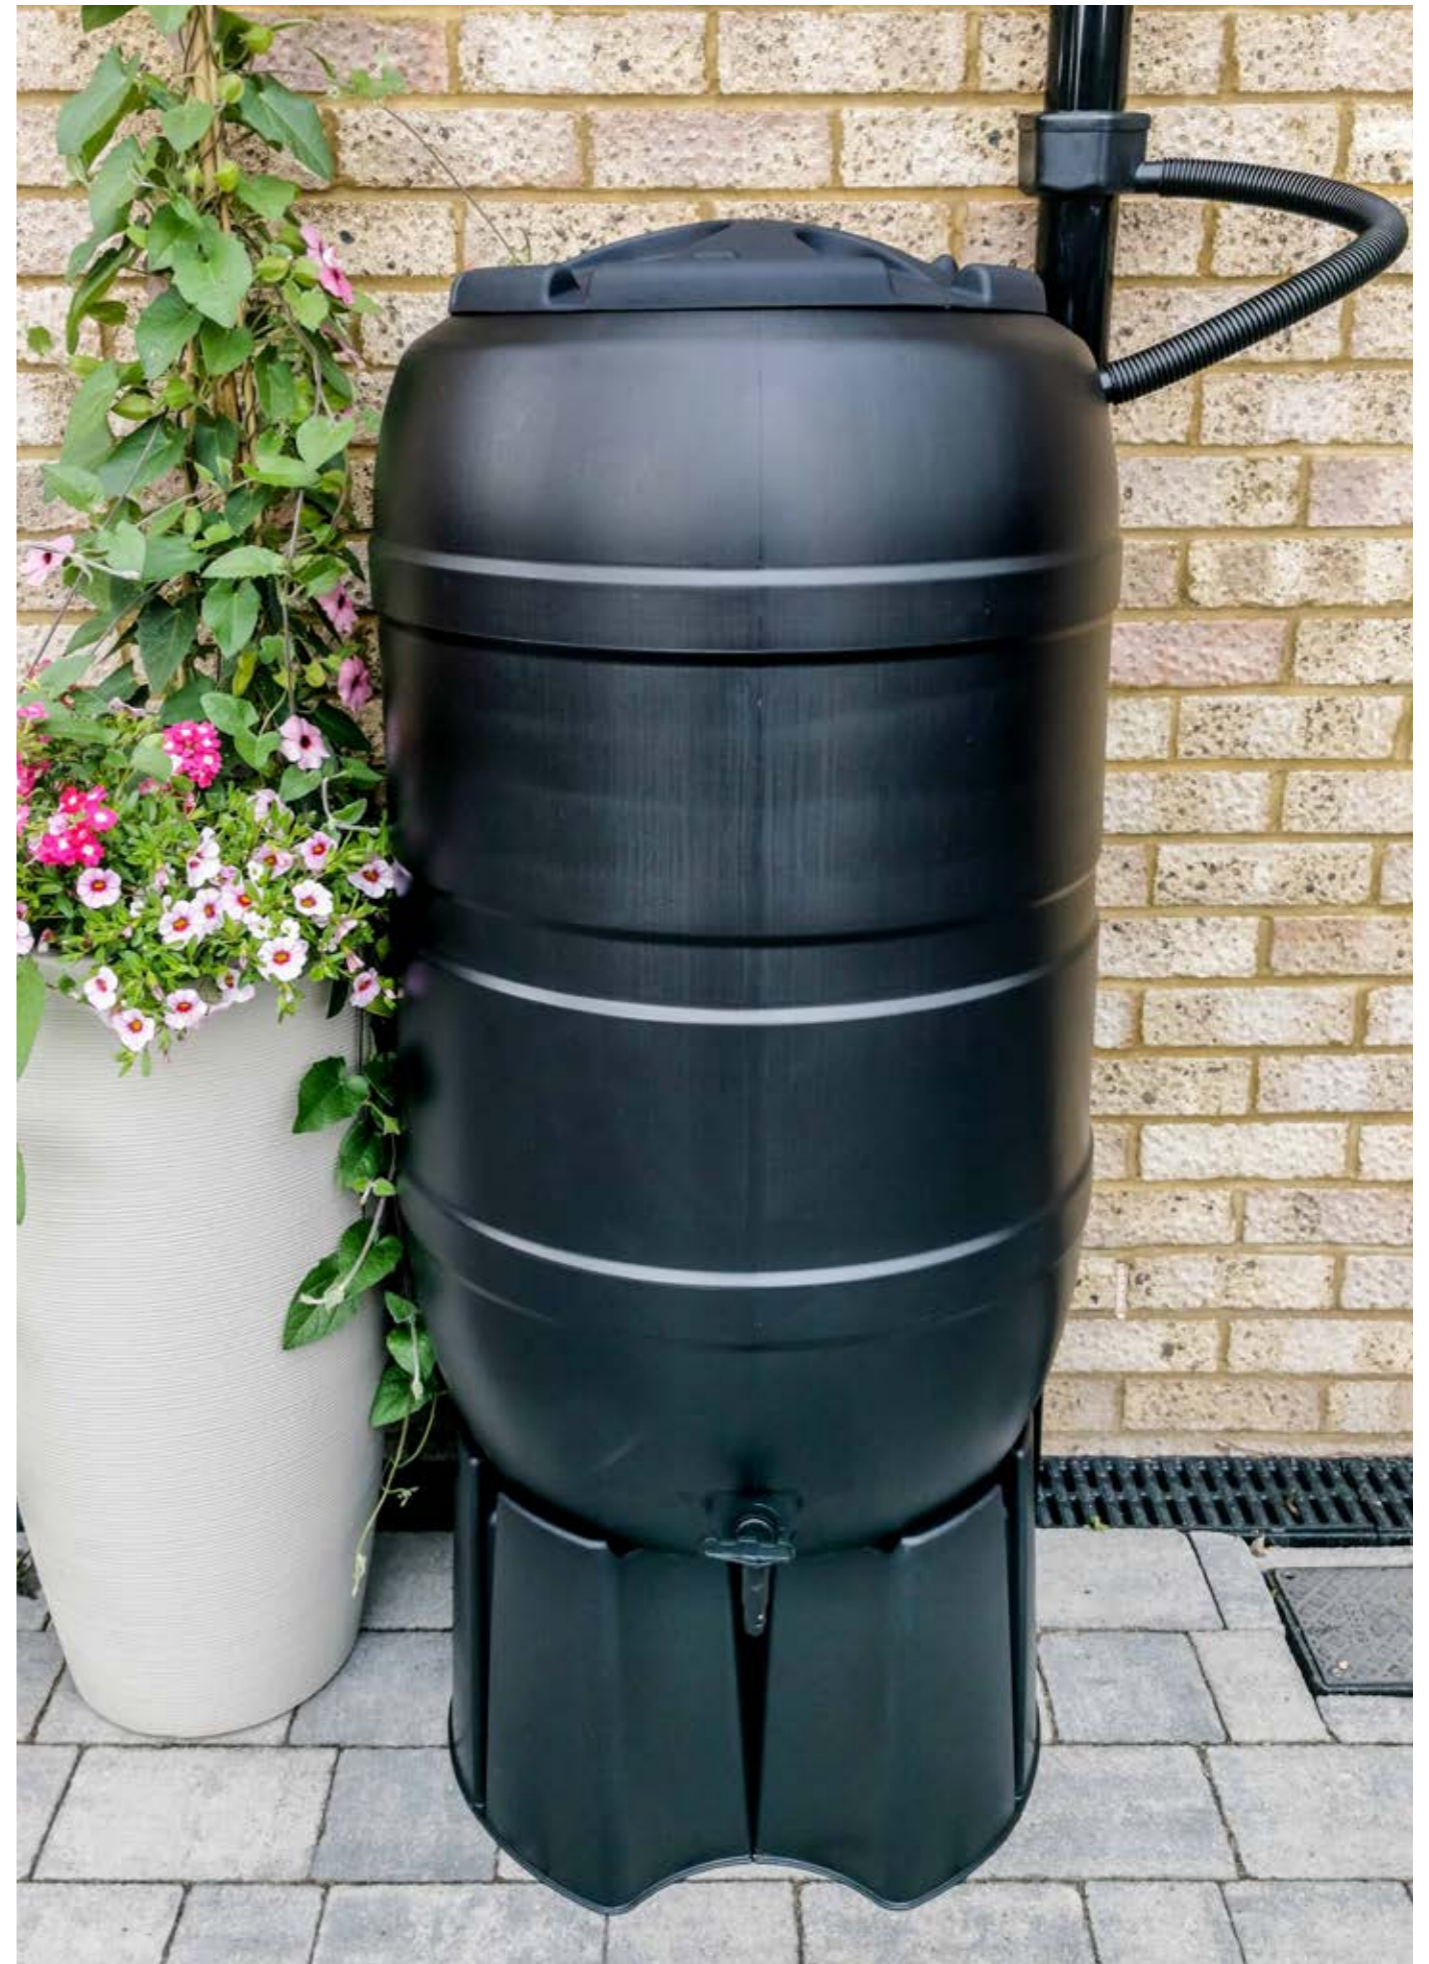

100%
Recyclable

Made in
the UK

GN334
100 Litre Slim Space Saver Water Butt with Tap and Lid

36cm (L) x 32cm (W) x 96cm (H)
Capacity 100 Litres
Fits stands GN177 and GN178
Black

GN325
210 Litre Water Butt with Tap and Lid