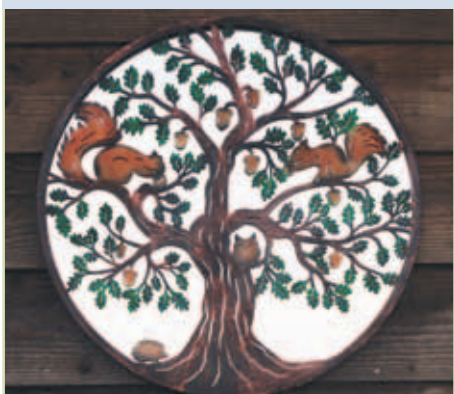

# Mirrored Wall Art

Product Code: 1070n-mr  
Blackbird on Post

Dimensions: Diameter 60cm

Product Code: 1070-OMR  
Wild Animals

Dimensions: Diameter 60cm

Product Code: 1074-60R-MR  
Bird on Branch

Dimensions: Diameter 60cm

Product Code: 1070-VNCL-MR  
Squirrel in Tree Coloured

Dimensions: Diameter 60cm

Product Code: 1070X-CL-MR  
Love your Garden Coloured

Dimensions: Diameter 60cm

Product Code: 1091  
Olive Tree (Set of 3)

Dimensions: Set of 3 panels  
60cm x 90cm