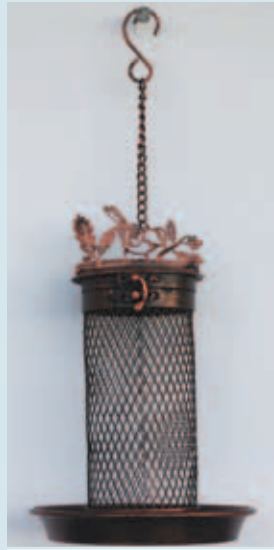

Dimensions: 22cm x 13cm H

Product Code: 1060  
Wagtail

Dimensions: 22cm x 13cm H

Product Code: 1060  
Woodpecker

Dimensions: 9cm x 19cm H

# Bird Feeders

Product Code: 1051  
Tubler Feeder Robin

Product Code: 1051  
Tubler Feeder Blue Tit

Product Code: 1051  
Tubler Feeder Wren

Product Code: 1066B  
Oval Feeders Robin

Product Code: 1066B  
Oval Feeders Blue Tit