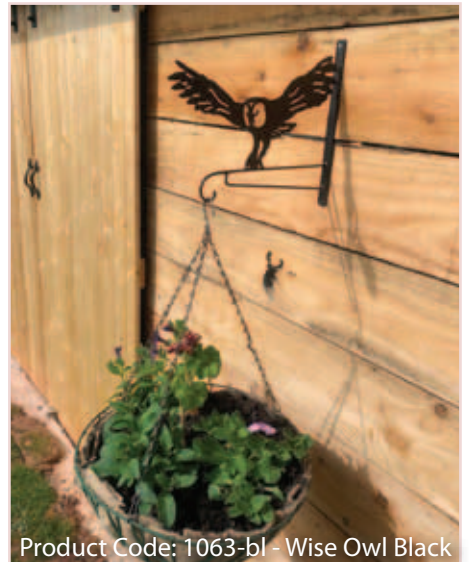

Product Code: 1063-bl - Wise Owl Black