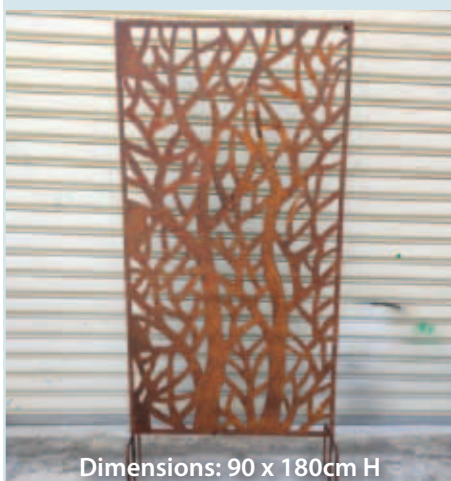

# Garden Stakes

Product Code: 1080-br  
Dragonfly Bronze

Dimensions: 70cm x 80cm H

Product Code: 1081-bk  
Butterfly Black

Dimensions: 70cm x 80cm H

Product Code: 1081-br  
Butterfly Bronze

Dimensions: 70cm x 80cm H

Product Code: 1044  
Sitting Hare

Dimensions: 13cm x 34cm H

Product Code: 1048  
Set of 3 pigs

Dimensions: 50cm x 26cm,  
30cm x 20cm, 30cm x 20cm H

Product Code: 1049  
R - Cat (Rusty)

Dimensions: 40cm x 35cm H

# Garden Panels

A fantastic way to border off an unwanted part of your garden or to add interest to an existing flower bed.

Product Code: 1103  
Panel

Dimensions: 90 x 180cm H

Product Code: 1105  
Panel

Dimensions: 90 x 180cm H