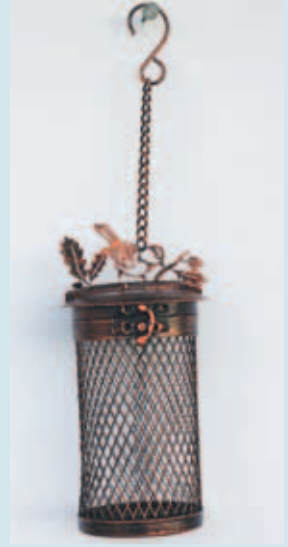

# Bird Feeders

Product Code: 1050  
Robin

Product Code: 1050  
Wren

Product Code: 1050  
Blue Tit

# Hanging Basket Brackets

Product Code: 1063-bl  
Wise Owl Black

Dimensions: 36cm x 30cm H

Product Code: 1063  
Wise Owl Bronze

Dimensions: 36cm x 30cm H

Product Code: 1064  
Bumble Bee Bronze

Dimensions: 36cm x 30cm H