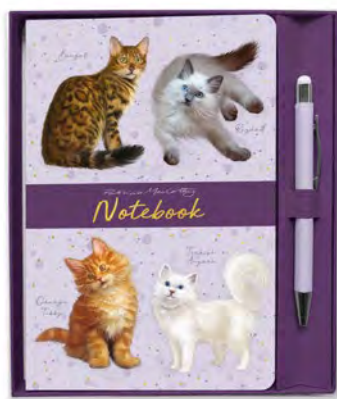

RFS14249 • £12.00
5051237094077
Notebook & Pen Set in Box - Cats
Pack Size: 2 • Carton Qty: 24