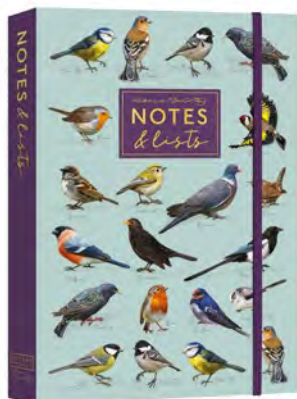

RFS13324 • £10.00
5051237083668

Sticky Notes & List Pad - Birds
Pack Size: 4 • Carton Qty: 24