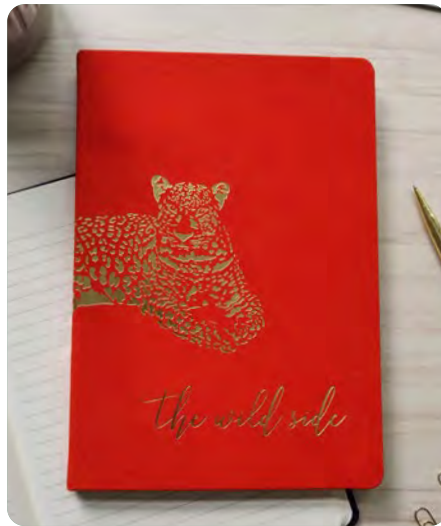

RFS14005 • 5051237091243 • £14.00
B5 PU Journal, Lined Pages
Wild Side - Cheetah
Pack Size: 2 • Carton Qty: 24