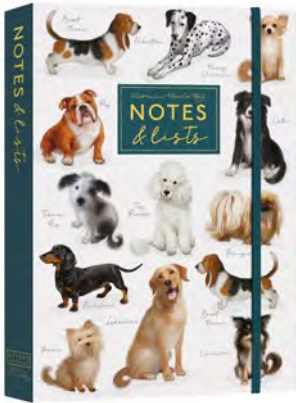

RFS13311 • £10.00
5051237083538

Sticky Notes & List Pad - Dogs
Pack Size: 4 • Carton Qty: 24