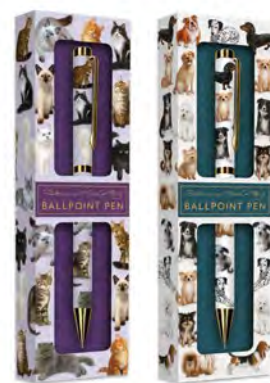

RFS13297 • £5.00
5051237083392
Pen in a Gift Box - Cats & Dogs
Pack Size: 4 • Carton Qty: 48