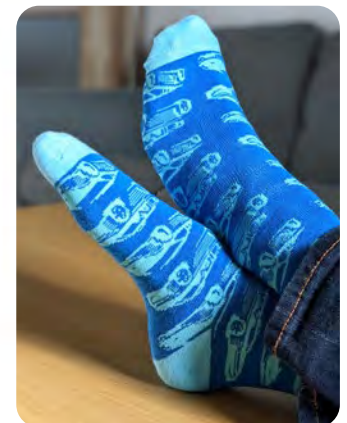

RFS14202 • 5051237093605 • £12.00
**Enamel Mug & Credit
Card Tool - Cars**
Pack Size: 2 • Carton Qty: 12