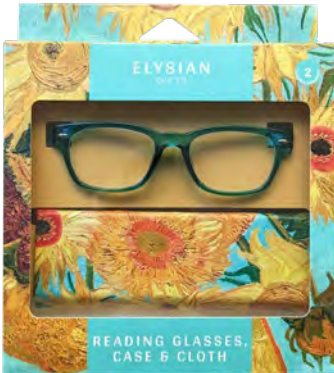

RFS14269 • 5051237094275 • £9.00  
**Glasses Case - William Morris Birds**  
 Pack Size: 4 • Carton Qty: 100

RFS14778 • 5051237099591 • £18.00  
**Reading Glasses & Case Set - Rainbow Check**  
 Available in Strengths +2, +2.5 & +3  
 Pack Size: 2 • Carton Qty: 50

RFS14779 • 5051237099607 • £18.00  
**Reading Glasses & Case Set - Floral**  
 Available in Strengths +2, +2.5 & +3  
 Pack Size: 2 • Carton Qty: 50

RFS14781 • 5051237099621 • £18.00  
**Reading Glasses & Case Set - Van Gogh Sunflowers**  
 Available in Strengths +2, +2.5 & +3  
 Pack Size: 2 • Carton Qty: 50