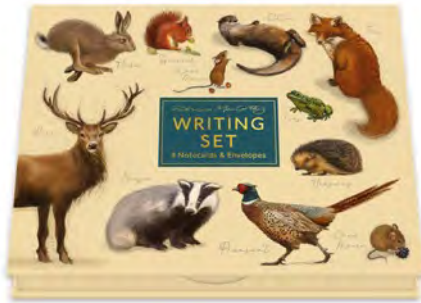

RFS13468 • 5051237084870 • £12.00  
**Flipid Boxed Notecard Set - Dogs**  
Pack Size: 2 • Carton Qty: 24

RFS13338 • 5051237083804 • £12.00  
**Landscape Weekly Planner & Pen Set - Wildlife**  
Pack Size: 2 • Carton Qty: 24