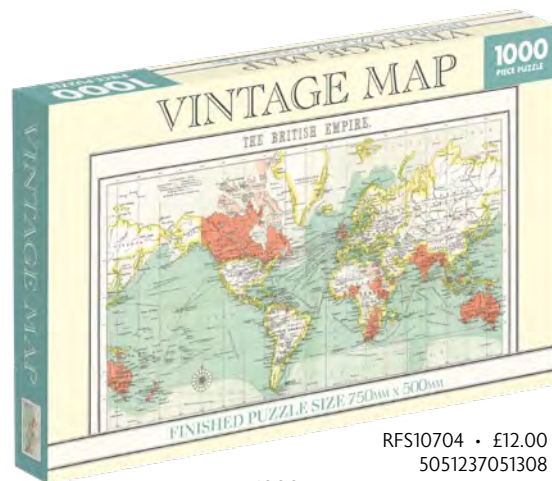

RFS10704 • £12.00
5051237051308
1000 Piece Jigsaw - Vintage Map
Pack Size: 2 • Carton Qty: 12