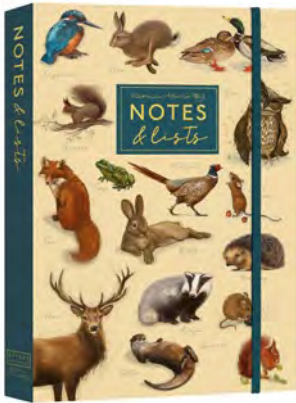

**Notecard & Pen Set - Birds**  
Pack Size: 2 • Carton Qty: 24

RFS13466 • £12.00  
5051237084856

**Flipid Boxed Notecard Set - Birds**  
Pack Size: 2 • Carton Qty: 24

RFS13325 • 5051237083675 • £12.00  
**Landscape Weekly Planner & Pen Set - Birds**  
Pack Size: 2 • Carton Qty: 24