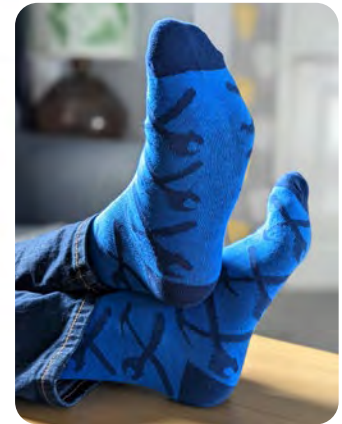

RFS14200 • 5051237093582 • £12.00
**Enamel Mug & Credit
Card Tool - Mr Fix It**
Pack Size: 2 • Carton Qty: 12