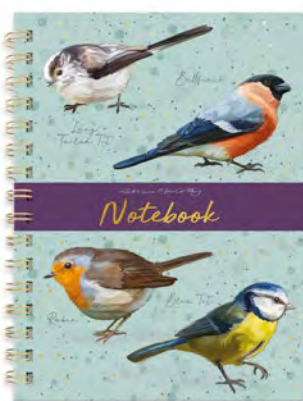

RFS13324 • £10.00
5051237083668

Sticky Notes & List Pad - Birds
Pack Size: 4 • Carton Qty: 24

RFS14251 • £12.00
5051237094091

Notebook & Pen Set in Box - Birds
Pack Size: 2 • Carton Qty: 24

RFS13771 • £10.00
5051237088441

B5 Notebook - Birds
Pack Size: 4 • Carton Qty: 20

RFS13323 • £5.00
5051237083651

Pen in a Gift Box - Birds & Wildlife
Pack Size: 4 • Carton Qty: 48

RFS13330 • £10.00
5051237083729

A5 Wiro Notebook with Dividers - Birds
Pack Size: 4 • Carton Qty: 48

RFS13326 • 5051237083682 • £12.00
Foldover Writing Paper Set - Birds
Pack Size: 2 • Carton Qty: 24

RFS13322 • £15.00
5051237083644

Notecard & Pen Set - Birds
Pack Size: 2 • Carton Qty: 24

RFS13466 • £12.00
5051237084856

Flipid Boxed Notecard Set - Birds
Pack Size: 2 • Carton Qty: 24

RFS13325 • 5051237083675 • £12.00
Landscape Weekly Planner & Pen Set - Birds
Pack Size: 2 • Carton Qty: 24