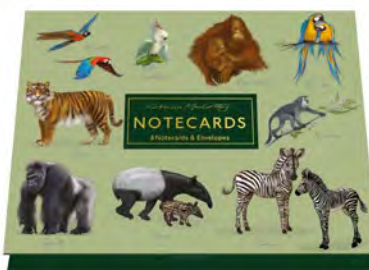

RFS14137 • 5051237092936 • £12.00
Fliplid Boxed Notecard Set - Jungle
Pack Size: 2 • Carton Qty: 24