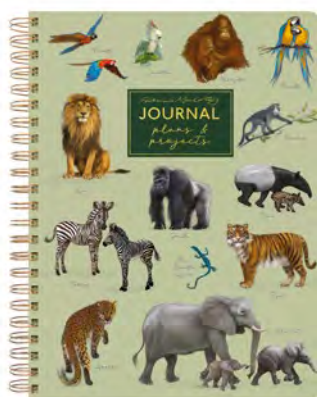

# Patricia MacCarthy

Our Patricia MacCarthy range has been so successful it has expanded to include British birds and wildlife, dogs, cats and jungle animals. Patricia's wonderfully free and fresh artwork displays her love of nature of all shapes and sizes. The range includes writing stationery, notebooks and enamel mugs.