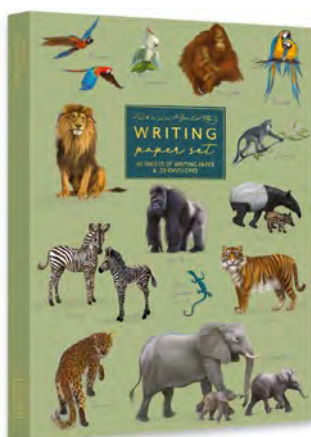

RFS14135 • £12.00
5051237092912
Foldover Writing Paper Set - Jungle
Pack Size: 2
Carton Qty: 24