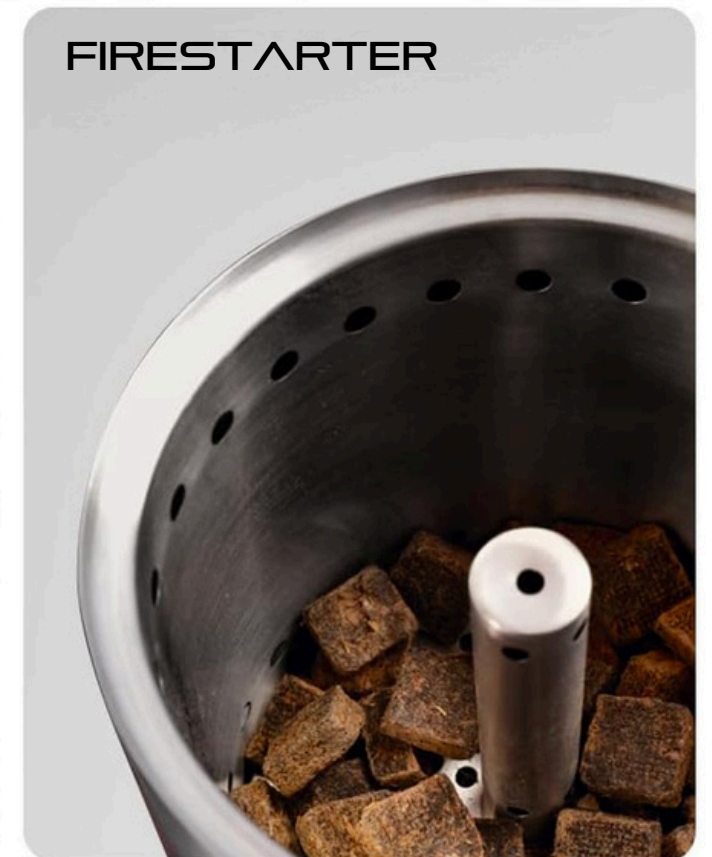

NET WEIGHT 5.8 KG
GROSS WEIGHT 6.8 KG

304

STAINLESS STEEL

EXTRA LARGE
49.5*49.5*36CM

NET WEIGHT 10KG
GROSS WEIGHT 12KG

PELLET

WOOD

FIRESTARTER

IN THE BOX:

TRAVEL BAG

REMOVABLE ASH PAN

304
STAINLESS STEEL

REDFIRE

*FIREPROOF MAT

BURNER CAP

304
STAINLESS STEEL