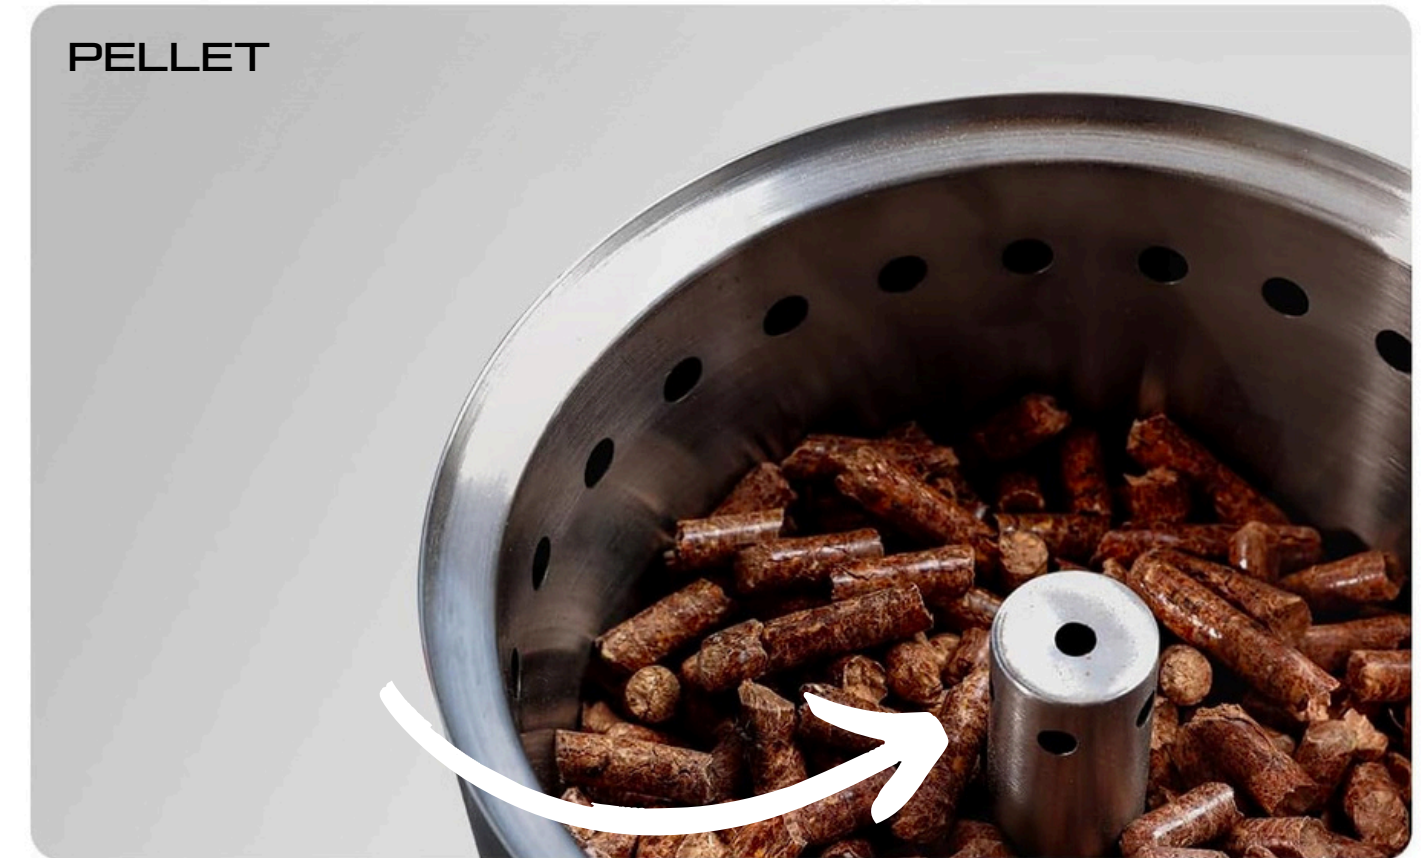

EXTRA LARGE
49.5*49.5*36CM

NET WEIGHT 10KG
GROSS WEIGHT 12KG

PELLET