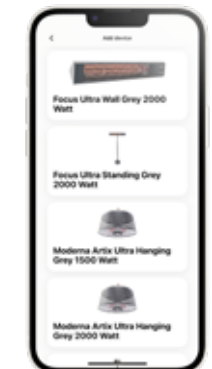

GET FULL CONTROL WITH THE NEW SUNRED® APP

Operate anytime and anywhere

Share your device

Night mode

Timer

Add all your heaters

Minimize power consumption

Most of the SUNRED® products have controlling settings and use an extra powerful element in the heater, to minimize power consumption and therefore impact on the environment. Reduce temperature of your heater to the lowest comfortable level.