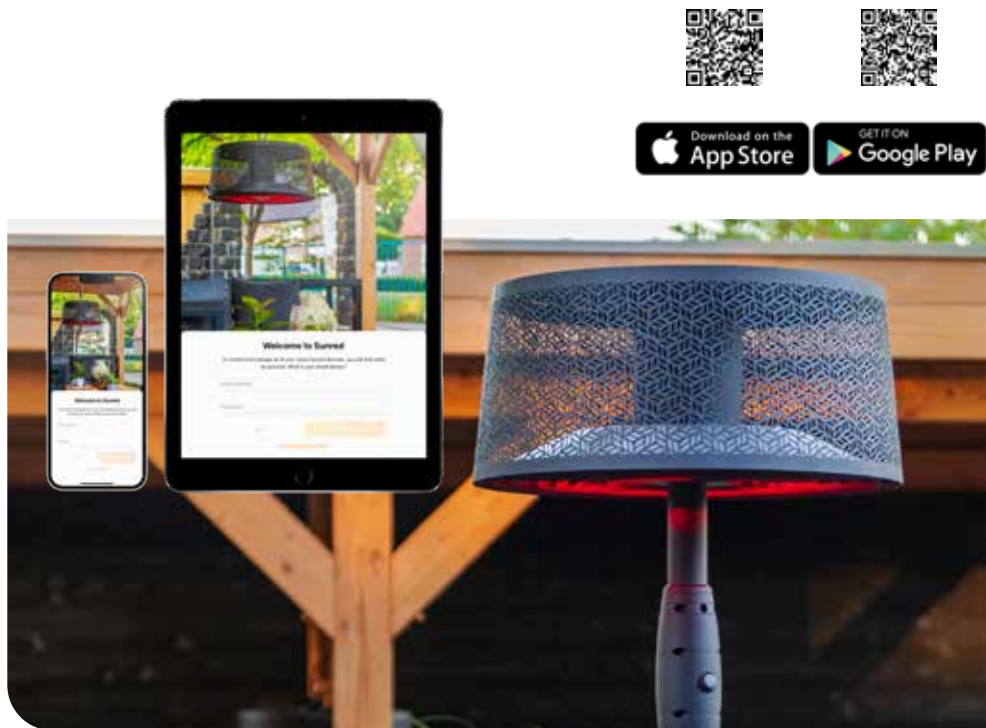

Compatible smart heaters

SUNRED® app

Connect the heater with the SUNRED® app and unlock easy access and control, or use the included remote control. You can easily control your heater from your chair or lounge set.

Determine the heat from your chair or lounge set with the use of your mobile. It's also possible to set the heat output via the supplied remote control.

SMART THINKING!

- **Adjustable heating settings**
- **Connect & Control Wireless**
  (WiFi dual band 2.4/5.0 Ghz)
- **Operate anytime & anywhere**
- **Timer function**

Add up to 100+ heaters in the app