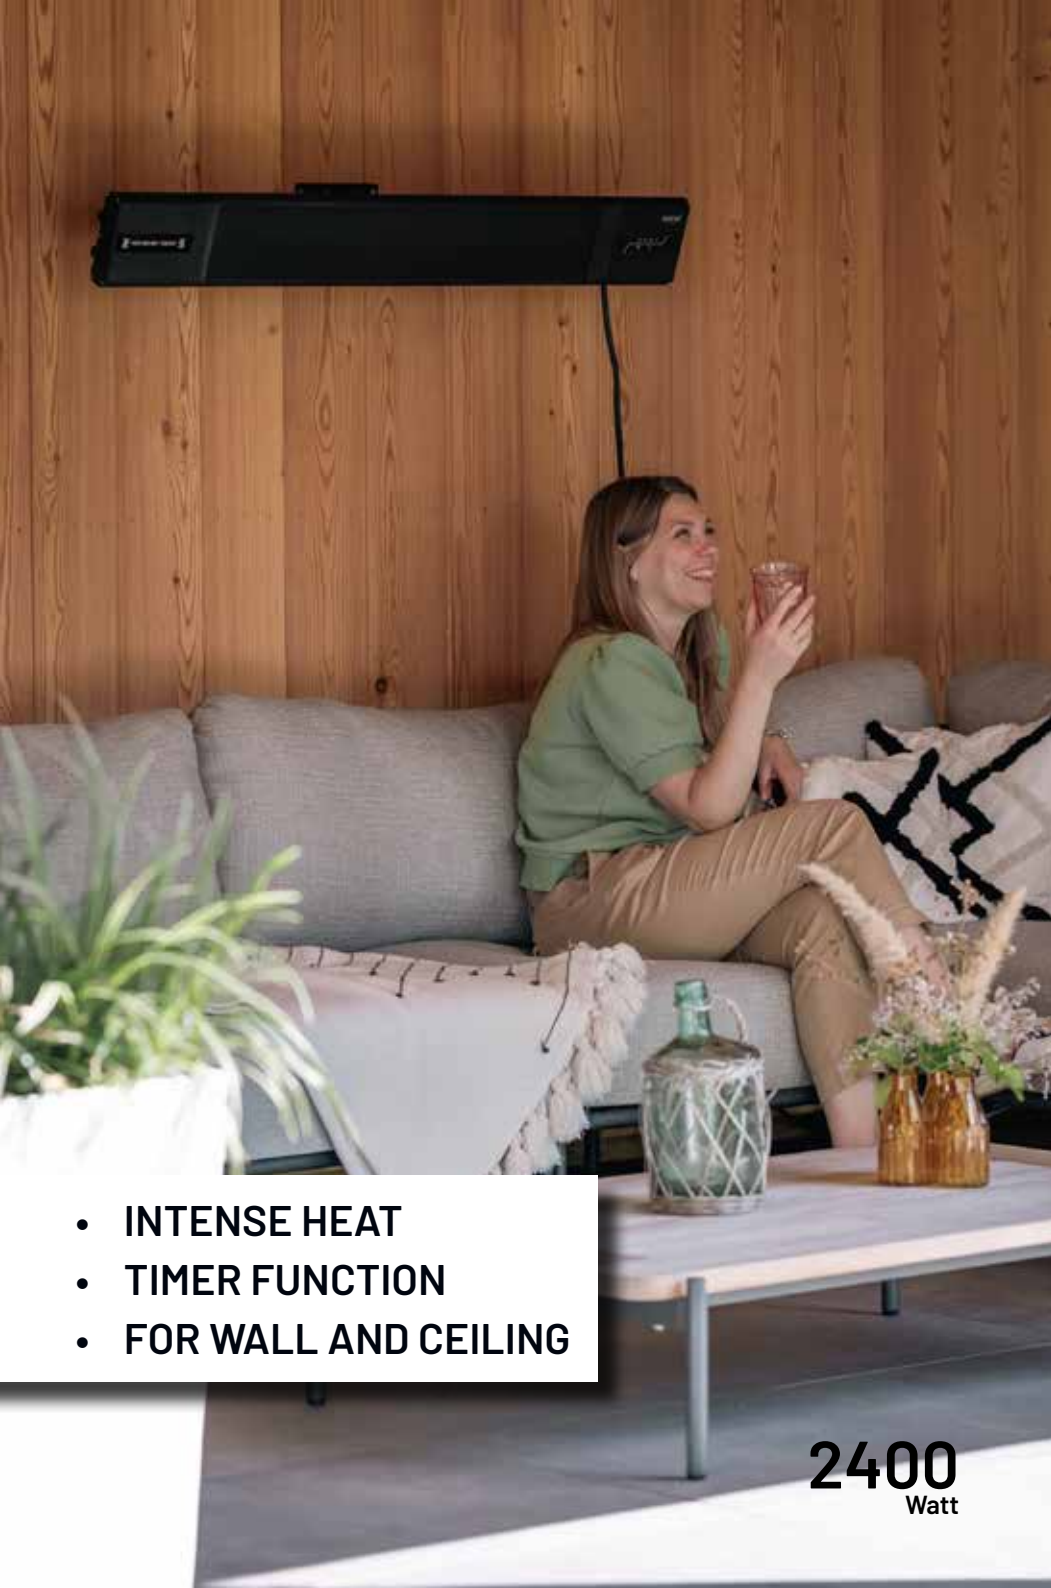

- INTENSE HEAT
- TIMER FUNCTION
- FOR WALL AND CEILING

2400
Watt

nero

With the SUNRED® Nero you will find a striking heating element. You do not see the black heat, but you will definitely feel the heating is very intense.

Remote control

Moreover you choose between 1200 or 2400 watts as power. Operation is easy, because this top model from SUNRED® has a remote control.