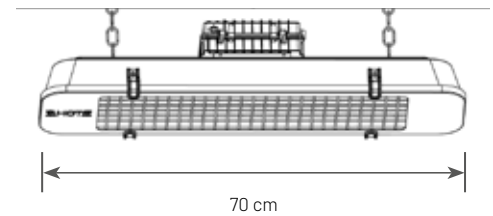

^ vintage

RD-DARK-VIN25
8719956292200
70 x 18 x 16 cm, 4,5 kg
2 Settings • 1250/2500 Watt
Hanging, Black, 2500 Watt,
Cable cord 1,8 m, Incl. remote
control and chain

Intense heat – very low light

DARK

sunred[®]
heat systems