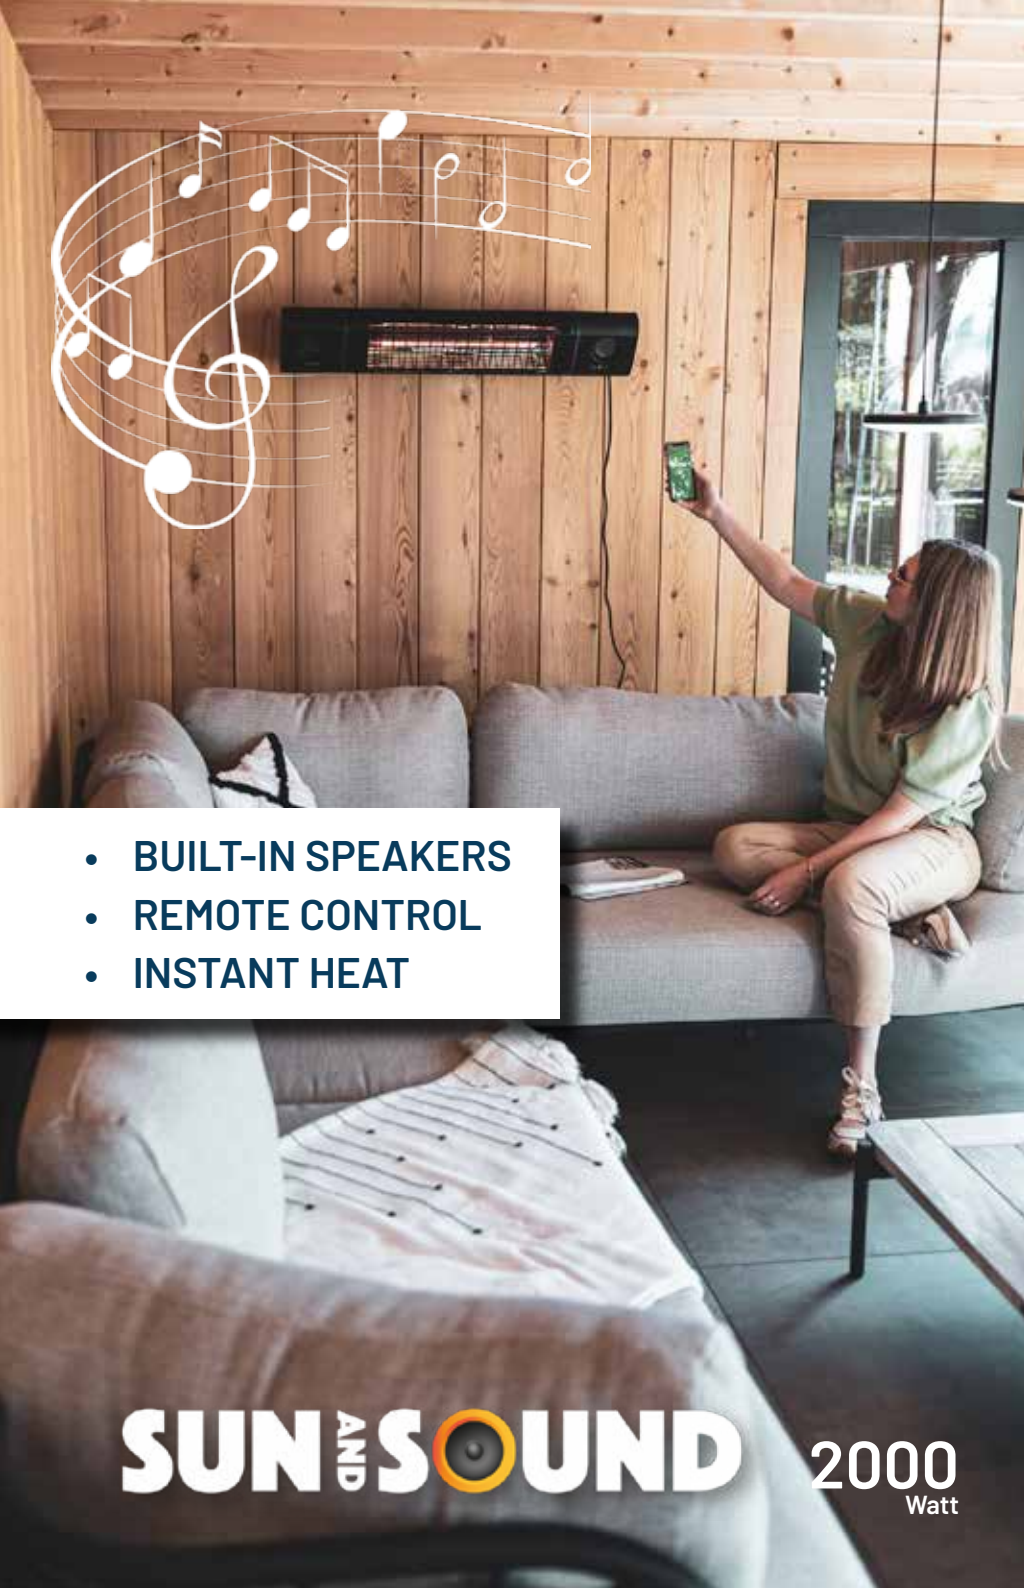

ULTRA SMART

- BUILT-IN SPEAKERS
- REMOTE CONTROL
- INSTANT HEAT

SUN AND SOUND 2000 Watt

sun and sound

This new SUNRED® Ultra Sun and Sound is the bluetooth connected Heater with 2 built-in speakers!

Connect your smartphone or any Bluetooth-enabled device and let the party begin. Your guests stay cozy and comfortable throughout the party with the powerful heater.