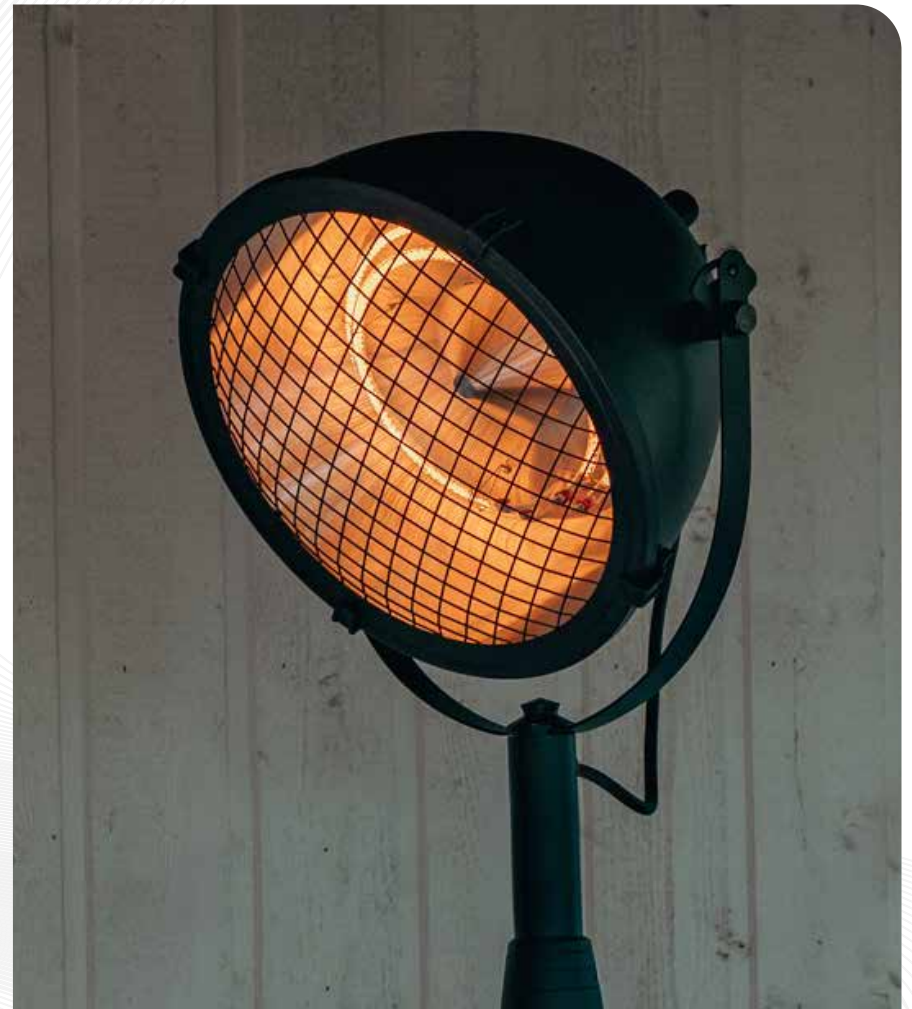

sunred[®]
heat systems

COLLECTION
2024

**More than just
a patio heater**

sunred[®]
heat systems

**MORE THAN
15 YEARS OF
EXPERIENCE**

The SUNRED[®] heaters are suitable for your garden, balcony, patio or catering terrace. Terrace heating comes in a variety of styles and types. Standing, hanging or wall versions.