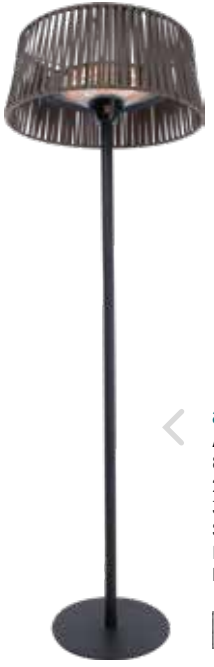

LED light

Ø60 cm

artix corda
ARTIX M-SO BROWN
 8719956290787
 213 x Ø60 cm, 16 kg
 3 settings • 900/1200/2100 Watt
 Standing, Brown, Cable cord 1,8 m,
 Incl. safeguard tipover and Olefin
 head

artix corda
ARTIX M-HO BROWN
 8719956290794
 35,5 x Ø60 cm, 4,5 kg
 3 settings • 800/1000/1800 Watt
 Cable cord 1,8 m, Incl. soft touch
 technology, LED light, remote control,
 chain and Olefin head