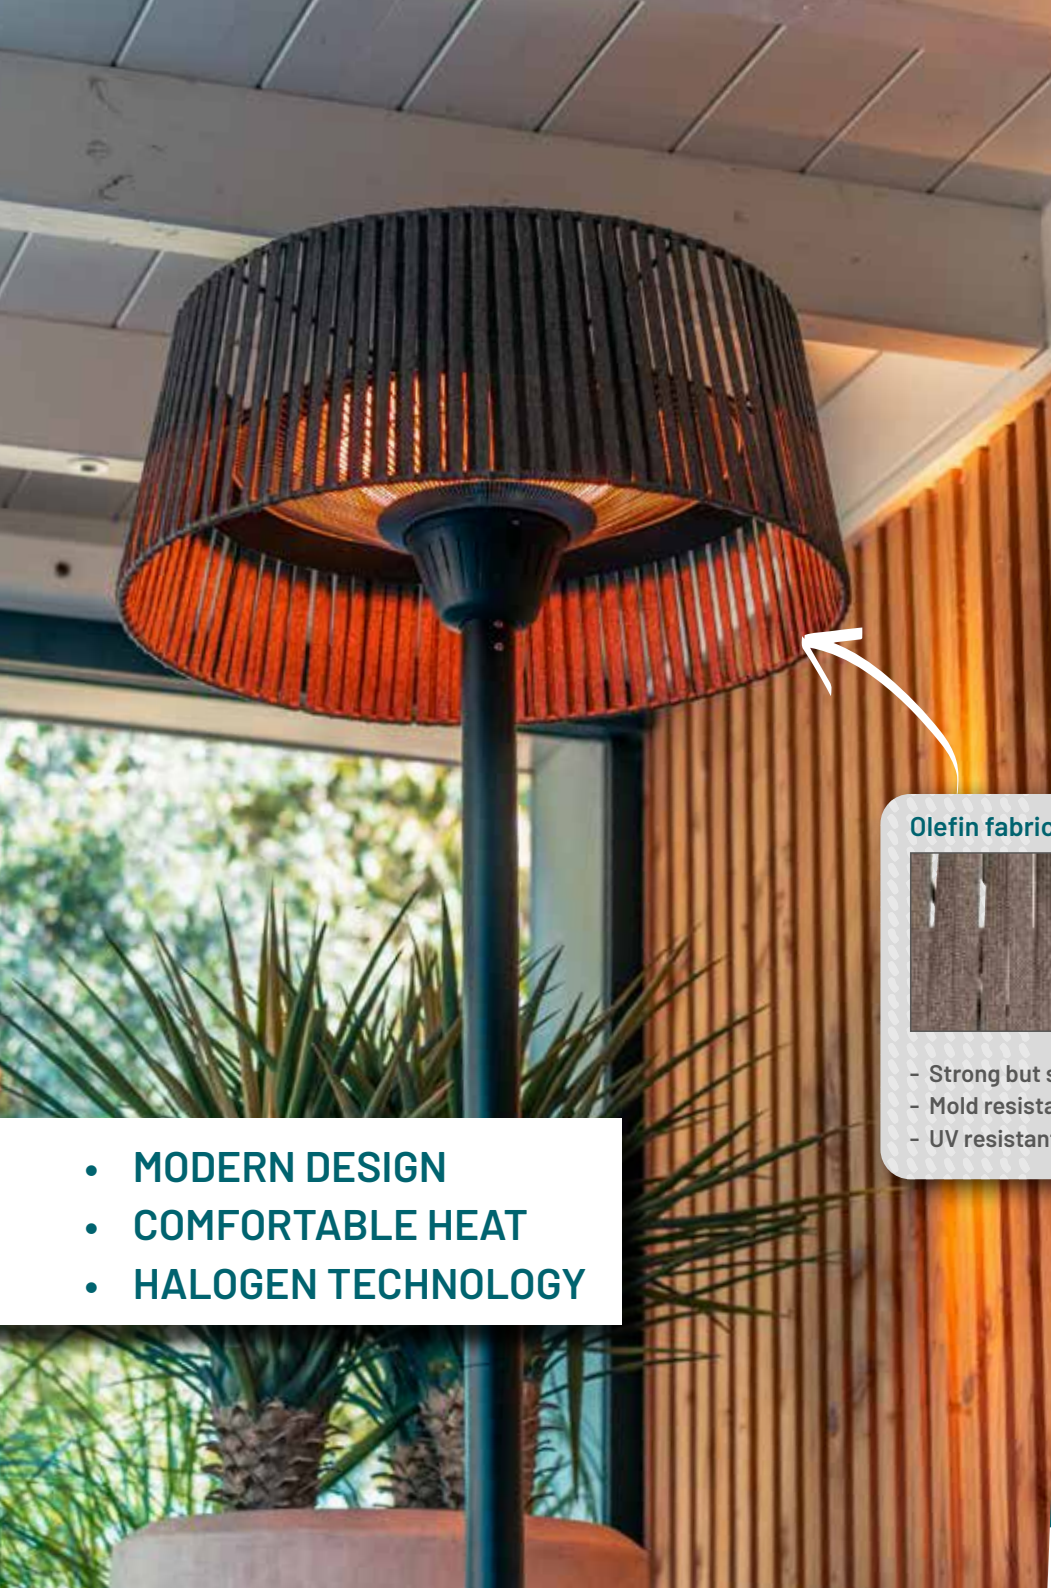

artix corda

The Artix Corda is a heater is a wonderful addition to your outdoor space. The Artix Corda has a remarkable design and matches with your interior design preferences.

Olefin

With the Olefin rope structure the heater gets a more open character.

Halogen element

The Artix Corda emits pleasant infrared warmth through the halogen heating element.

Olefin fabric

- Strong but soft
- Mold resistant
- UV resistant

- MODERN DESIGN
- COMFORTABLE HEAT
- HALOGEN TECHNOLOGY