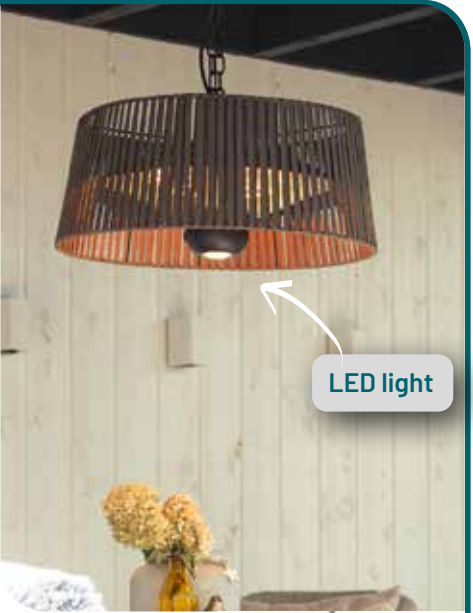

LED light

Ø60 cm

artix corda
ARTIX M-SO BROWN
 8719956290787
 213 x Ø60 cm, 16 kg
 3 settings • 900/1200/2100 Watt
 Standing, Brown, Cable cord 1,8 m,
 Incl. safeguard tipover and Olefin
 head

artix corda
ARTIX M-HO BROWN
 8719956290794
 35,5 x Ø60 cm, 4,5 kg
 3 settings • 800/1000/1800 Watt
 Cable cord 1,8 m, Incl. soft touch
 technology, LED light, remote control,
 chain and Olefin head