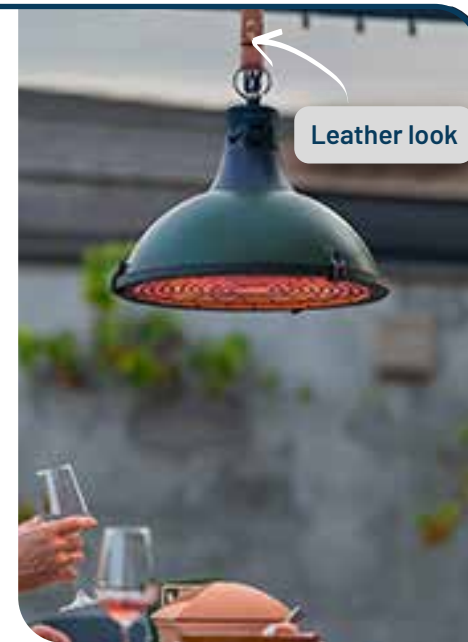

Leather look

indus

US-INDU-21H-JG
8719956296352
32 x 43 cm, 3,2kg
5 settings • P1-P5 2100 Watt total
Hanging, Jade Green, Cable cord 1,8 m,
Incl. rain cover, remote control, leather
belt, soft touch and SMART

indus

US-INDU-21S-JG
8719956296345
210 x 45 cm, 16,6 kg
5 settings • P1-P5 2100 Watt total,
Standing, Jade Green, Cable
cord 5 m, Incl. rain cover, remote
control, safeguard tipover, soft
touch and SMART

Kraftvolles Hezelement - wenig Licht

ULTRA SMART