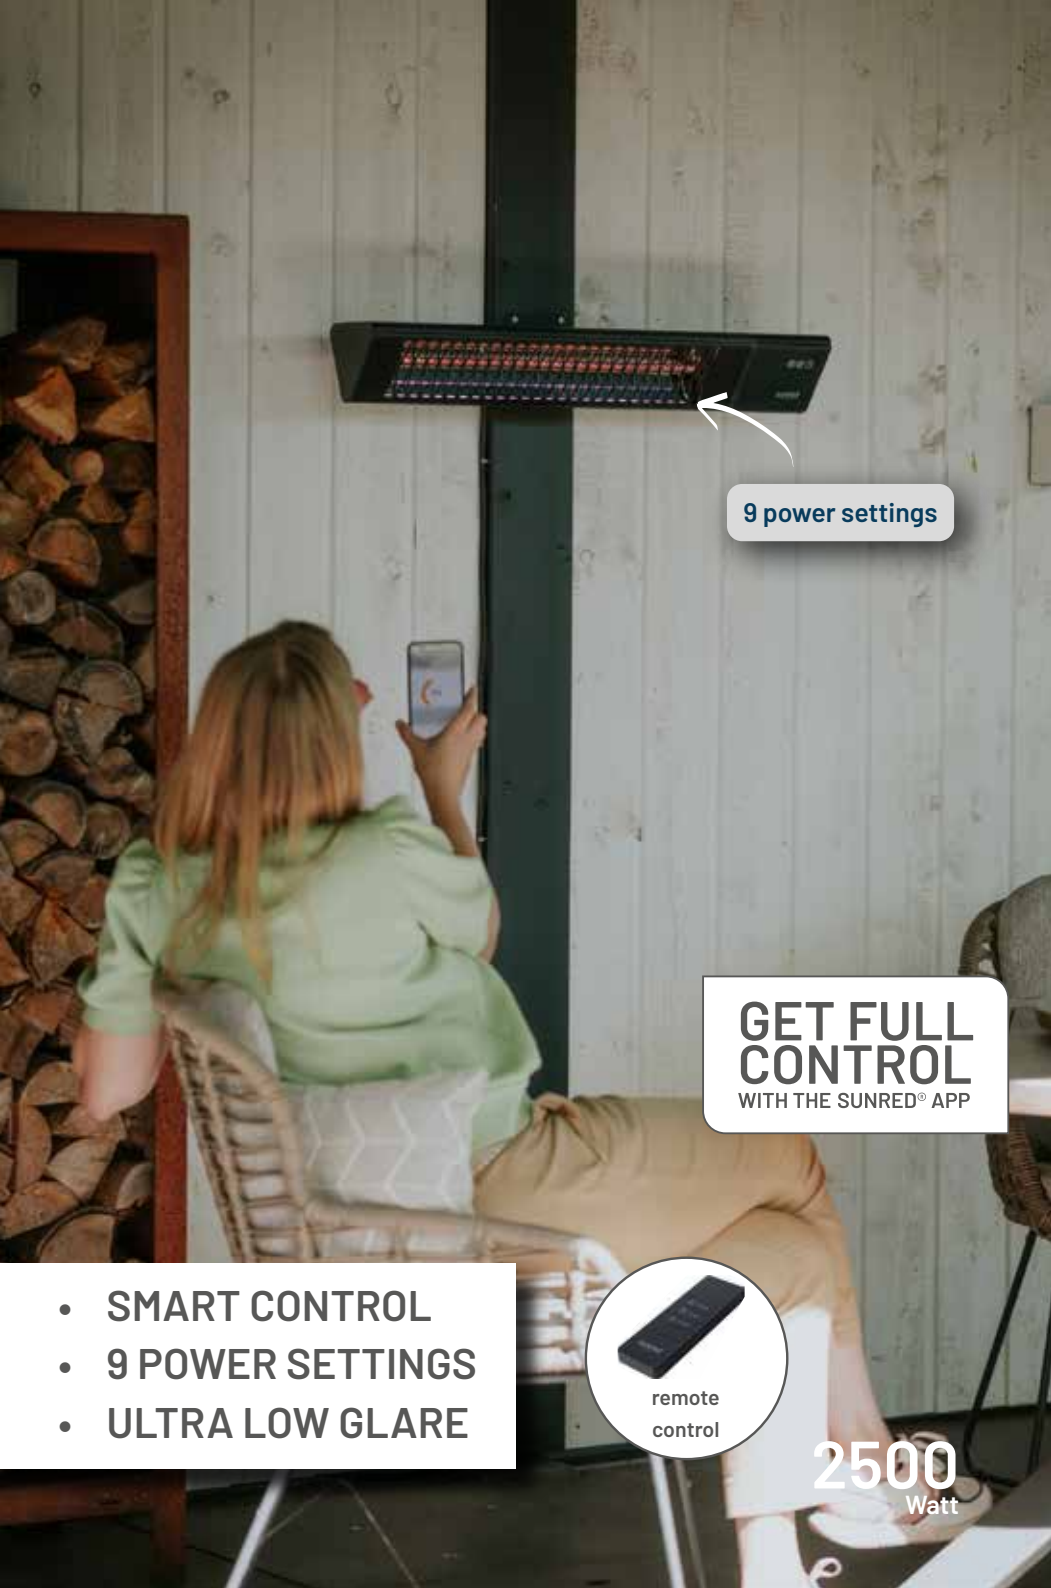

9 power settings

GET FULL CONTROL
WITH THE SUNRED® APP

- SMART CONTROL
- 9 POWER SETTINGS
- ULTRA LOW GLARE

remote control

2500
Watt

triangle

The Triangle SMART heater from SUNRED® is easy to connect in your WiFi network with the Sunred App. Equipped with Ultra Low Glare SUNRED® DARK technology. Up to 2500 watt 9 power levels smooth power build-up. Beat the cold with a device unlike any other.

SMART THINKING!

triangle

PRO25W-SMART

8719956292224

77,2 x 15,5 x 13 cm, 2,85 kg

9 settings • P1-P9 2500 Watt total
Wall, Black, 2500 Watt, Cable
cord 1,8 m, Incl. remote control,
timer, soft touch, wall bracket
and SMART