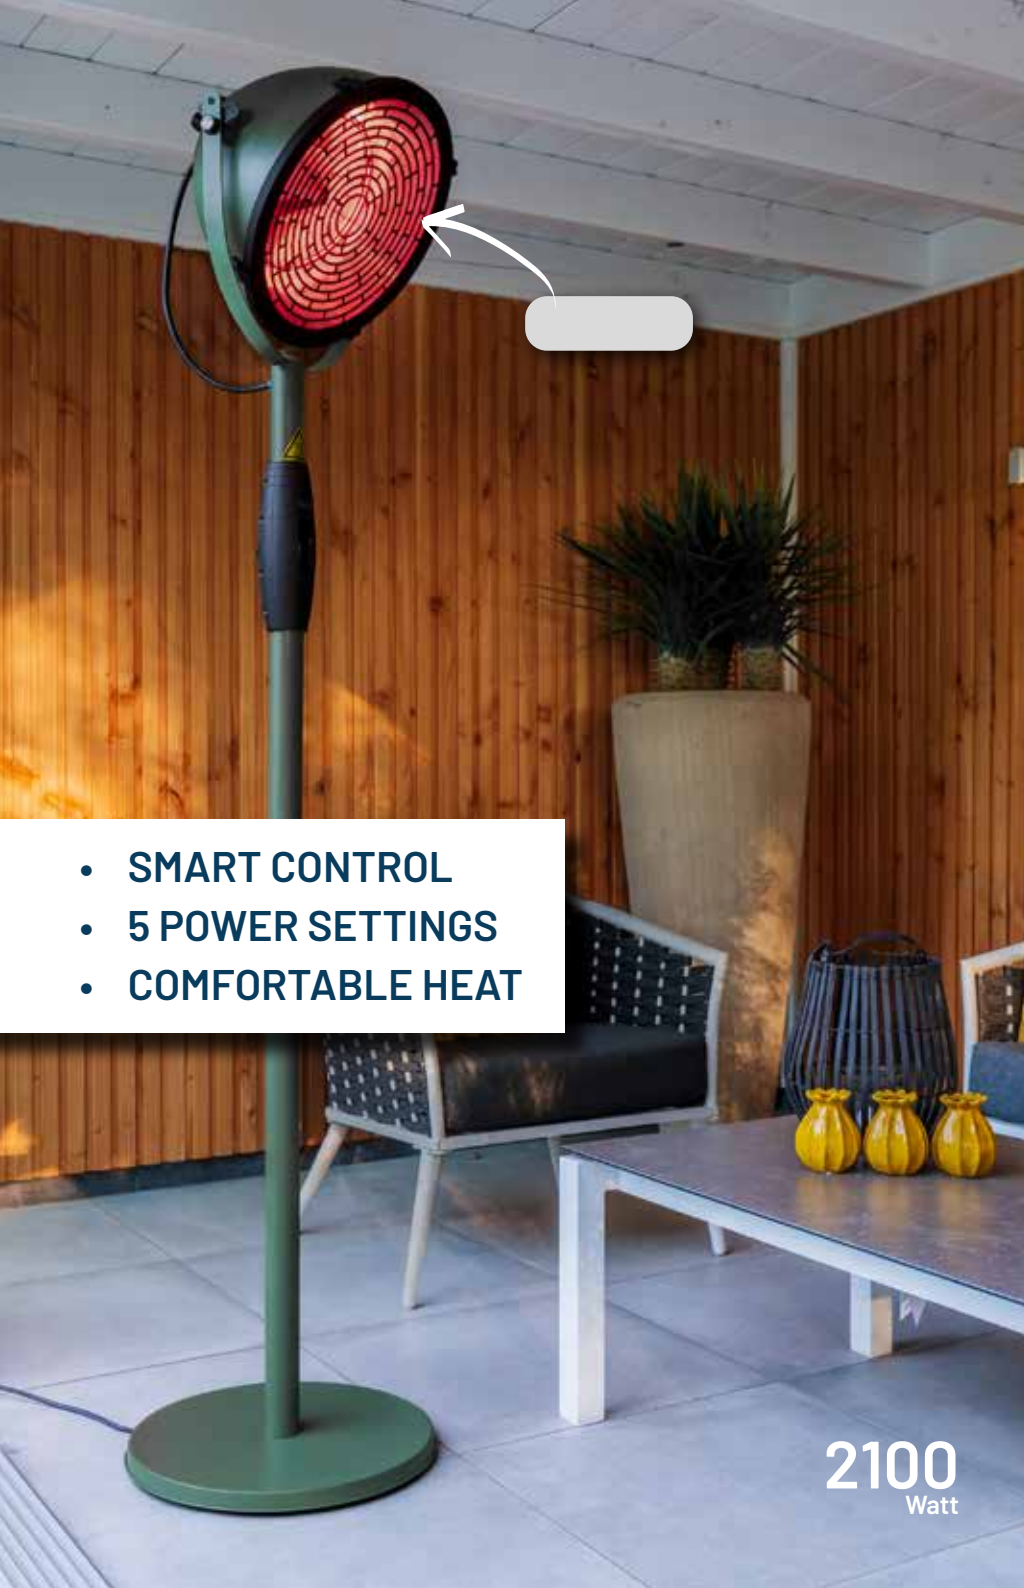

2100
Watt

- SMART CONTROL
- 5 POWER SETTINGS
- COMFORTABLE HEAT

indus

The Indus Ultra is a true eye-catcher in a striking combination of industrial design and Smart heating. With this modern green version of your patio heater, you're sure to get a lot of attention at your garden party. The Indus is available in a hanging and a standing model.

Smart control

When you connect the Indus Ultra to your Sunred app, just simply operate it from your lounge chair via your phone in the desired heat setting. With 9 power settings you can control the temperature and adjust to different weather conditions.

hood Ø42 cm
base Ø45 cm

SMART THINKING!