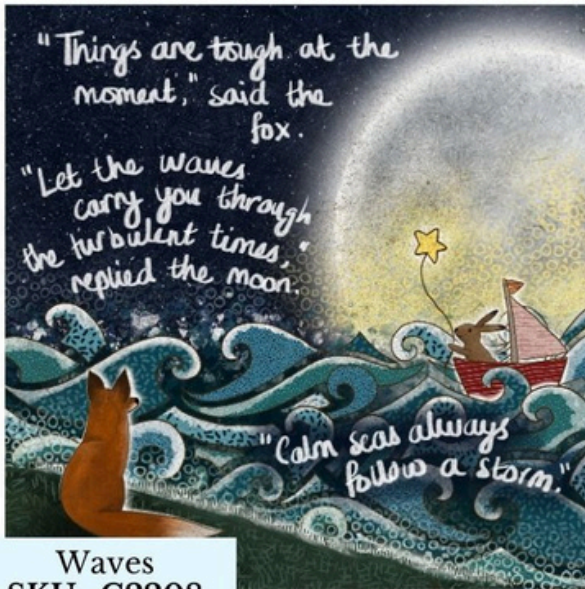

Waves
SKU: C2208