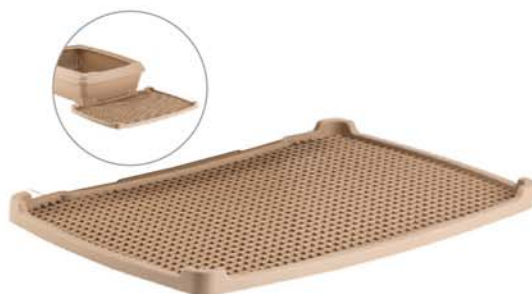

Black

Versus Dog House Door

| Code | Name | Color | | | | |
|------|-----------------------|-------|-----------|---|---|---|
| VKKK | Versus Dog House Door | Black | 270 x 295 | - | - | 6 |

Relax Cat Toilet Mat