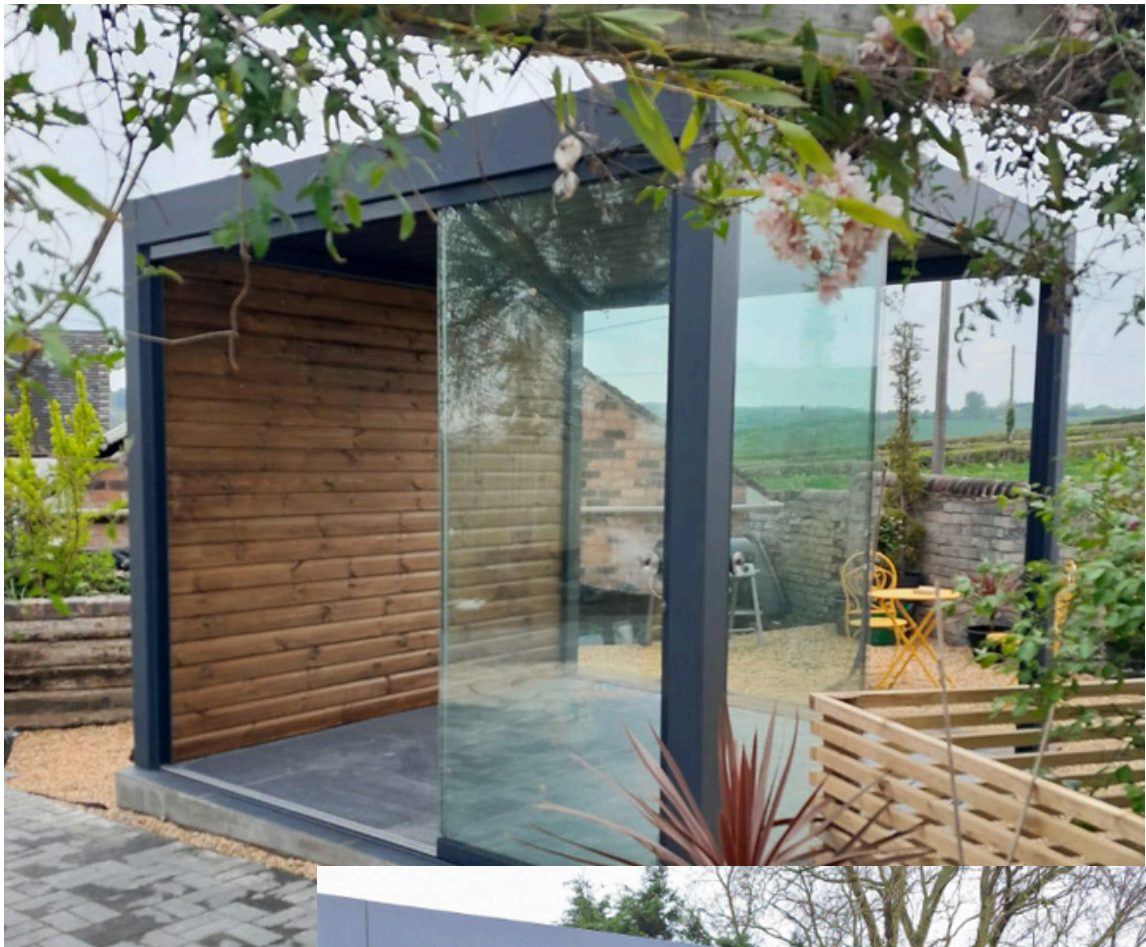

Verdeca Louvered Roof

Pigato Glass Roof

Bosco Polycarbonate Roof (clear)

Pigato Glass Roof with fixed glass panel side

Pigato Glass Roof with fixed glass side and front sliding glass doors.

Pigato Glass Roof with fixed wooden shiplap side, sliding glass front, fixed side glass.

Pigato Glass Roof with aluminium grillo fencing side. Sliding glass front doors

Bosco Grillo keyframe, glass sliding doors. Polycarbonate Roof.

Bosco Polycarbonate roof. This can also come in ultra clear.

Pinella Motorised Roof with fixed wooden shiplap side, sliding glass front/side, fixed side glass.

Pinella Motorised Roof with fixed wooden shiplap side, sliding glass front/side, fixed side glass.

Bosco Normal Range