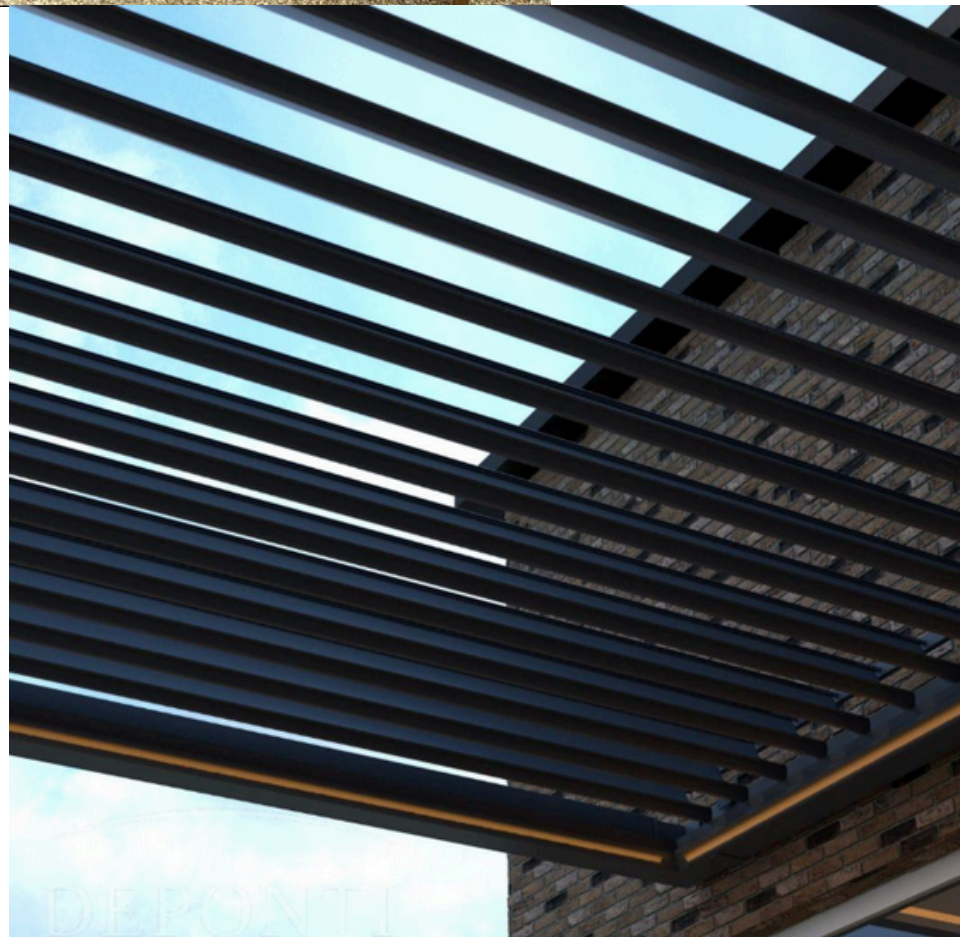

Verdeca Louvered Roof

Pigato Glass Roof

Bosco Polycarbonate Roof (clear)

Pigato Glass Roof with fixed glass panel side

Pigato Glass Roof with fixed glass side and front sliding glass doors.

Pigato Glass Roof with fixed wooden shiplap side, sliding glass front, fixed side glass.

Pigato Glass Roof with aluminium grillo fencing side. Sliding glass front doors

Bosco Grillo keyframe, glass sliding doors. Polycarbonate Roof.

Bosco Polycarbonate roof. This can also come in ultra clear.

Pinella Motorised Roof with fixed wooden shiplap side, sliding glass front/side, fixed side glass.

Pinella Motorised Roof with fixed wooden shiplap side, sliding glass front/side, fixed side glass.

Bosco Normal Range