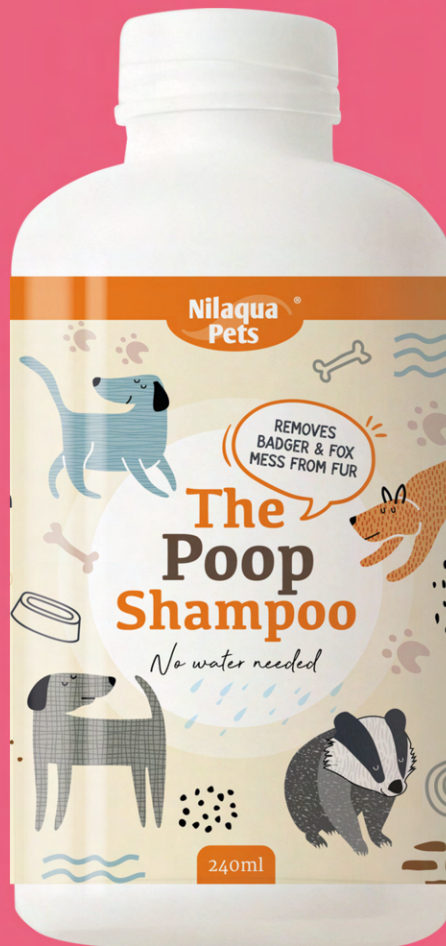

REMOVES
TOUGH MUD

Order Code

240ml - NP1R240

500ml - NP1R500

Order Code

240ml - NP1E240

500ml - NP1E500

Order Code

240ml - NP1L240

500ml - NP1L500

THE RANGE

KIND AND GENTLE FOR OLDER FUR AND SKIN

REMOVES BADGER AND FOX MESS

NATURALLY REPELS FLEAS AND TICKS

Order Code

240ml - NP1U240
500ml - NP1U500

Order Code

240ml - NP1F240
500ml - NP1F500

Order Code

240ml - NP1G240
500ml - NP1G500

THE RANGE

DEODOURISING
COLOGNE

CONDITIONING
COLOGNE

SOOTHING
COLOGNE