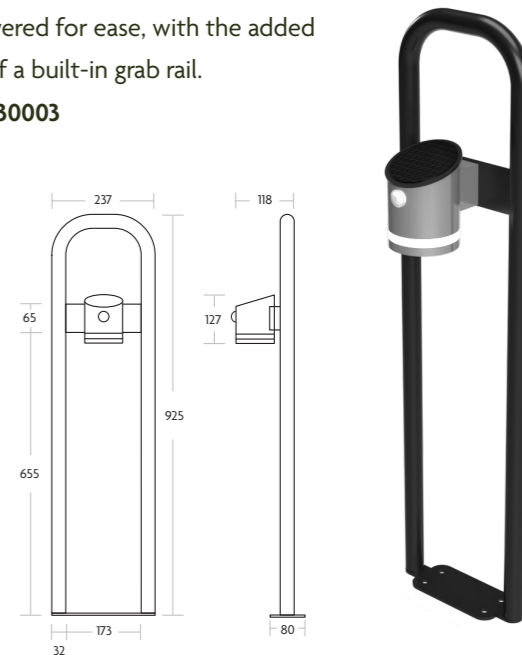

The wall planter

Adding charm to the home with built-in support.

Code: **97-30001**

The path light

Solar-powered for ease, with the added stability of a built-in grab rail.

Code: **97-30003**

Mark Lane
Landscape Gardener & TV Presenter