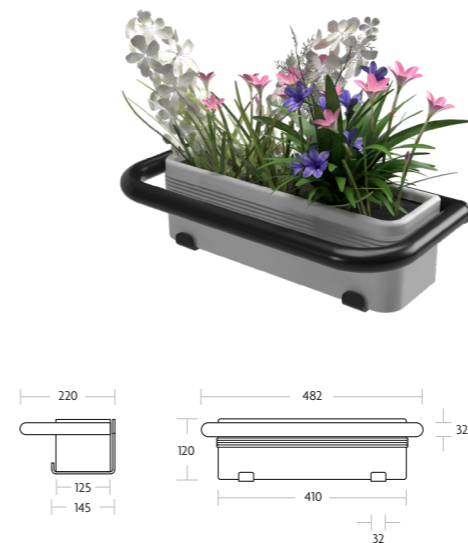

The wall planter

Adding charm to the home with built-in support.

Code: **97-30001**