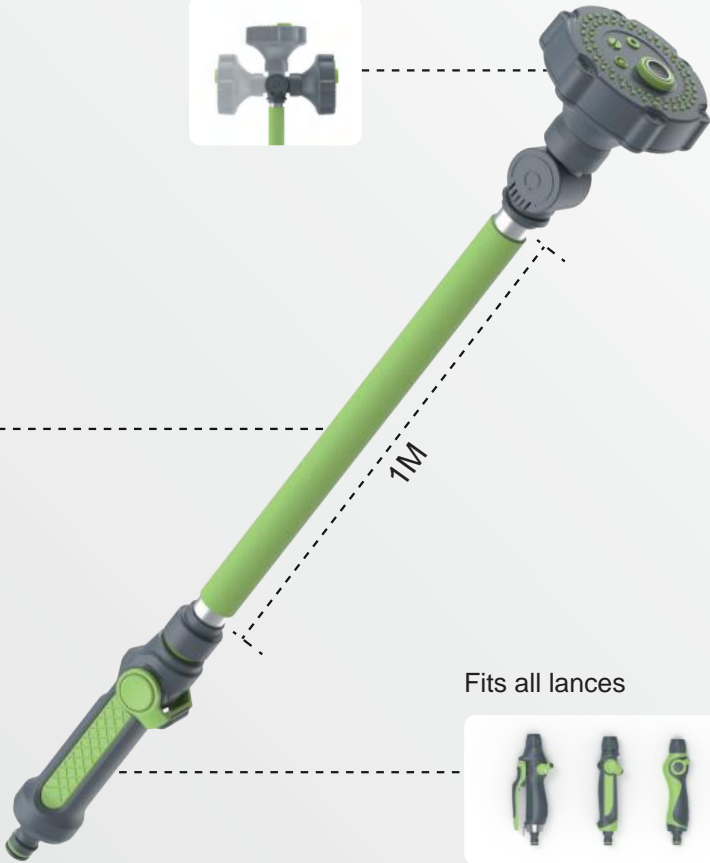

Capture spring in the sprinkler!

One press to activate, customizing a personal floral wonderland for your greenery.

EXTENDED ROD DESIGN

MS0015

Bendable Garden Hose Wand

Fits all nozzles

180° rotate

360° flex technology

Fits all lances

Watering flowers

Wash the car

Eaves cleaning

Pet Washing

MS0016

Bendable Garden Hose Wand

Magic paw buddy

MS0017

Magic paw buddy

5 Spray settings

You can freely choose the spray mode according to your dog's like.

Switch, and also can adjust the water flow

The higher stream is suitable for larger size dog for the cervical health, and lower stream is more convenient for smaller size to drink.