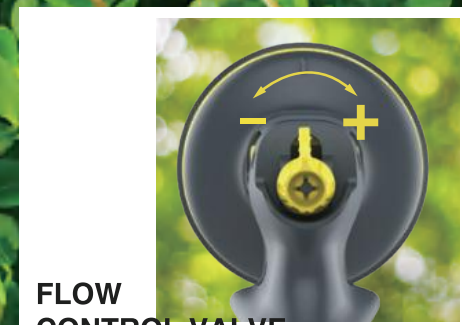

- Spans primate hand evolution (chimpanzee grip → human precision)
- NASA-certified (NHB 3000 standard)
- 83% less wrist joint wear (J. Biomechanics)"

SOFT-TOUCH GRIP

Enlarged **30mm** ergonomic handle for a secure and comfortable hold.

INTEGRATED HANGING HOOK

Easy to store, always within reach.

HOLLOW FRONT DESIGN

Minimizes impact force, making it gentle to your hands.

FLOW CONTROL VALVE

Obvious flow control, no cost increase.

**Professional-grade
1200-mesh
breeding nursery**

Safeguards nursery plants/flowers from water impact, protects tender leaves, enables professional irrigation.

4 DIFFERENT HEAD SIZES

2 FUNCTION BACK TRIGGER SPRAY NOZZLE

MS0002
2 functions back trigger pistol