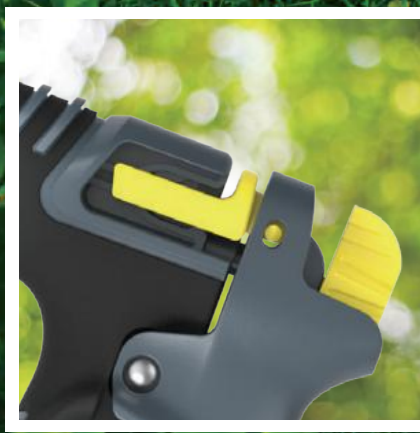

MAGIC SEEDER (EUROPE)LTD

BRING MAGIC TOOLS
TO YOUR GARDEN

WHERE INNOVATION MEETS COMPASSION

Redefining Senior Gardening with
Ergonomic Excellence.

SELF-LOCKING TRIGGER

Keeps water flowing without continuous pressure, reducing hand stress.

ERGONOMIC HAND DESIGN

1 Ergonomic Angle

135°: Thumb's Neutral Zone
(Per Hand Clinics biomechanics)

- Reduces extensor tendon strain by 30%
- Prevents chronic pain like 'texting thumb'

2 35mm Precision Zone Ergo-Approved