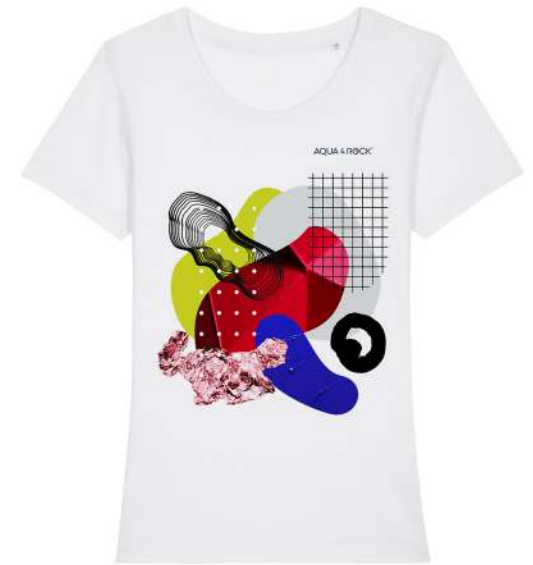

AQUA & ROCK

**AQ002 MULTI - PUSSY BOW BOAT SILK SHIRT**

AQ006 MULTI - PACIFIC PATCH SCARF

**AQ010 WHT**  
**COSTAL COLLAGE ART T-SHIRT**

**AQ008 WHT**  
**INTO THE DEEP BLUE ART T-SHIRT**

**AQ009 WHT**  
**CORAL REEF COLLAGE ART T-SHIRT**

**AQ029 BGE  
TRIO OF CERAMIC VASES**

**AQ026 BGE - LARGE CERAMIC VASE  
AQ027 BGE - MEDIUM CERAMIC VASE  
AQ026 BGE - SMALL CERAMIC VASE**

**AQ001 MULTI - SALT WATER SKIRT**

**AQ005 PNK**  
**NAUTICAL PINK & WHITE STRIPED SCARF**