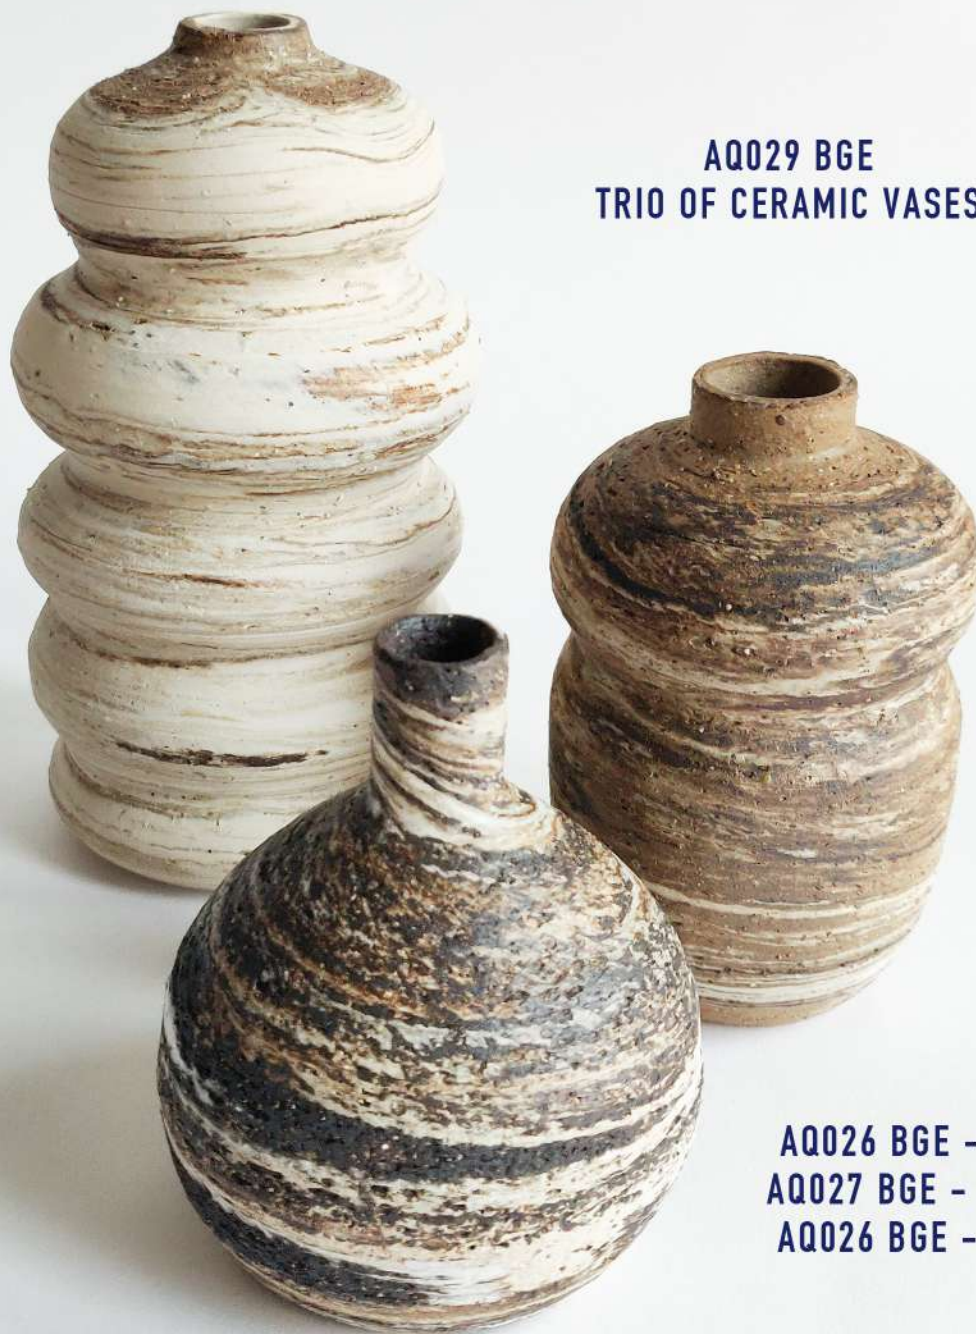

AQUA & ROCK

**AQ002 MULTI - PUSSY BOW BOAT SILK SHIRT**

AQ006 MULTI - PACIFIC PATCH SCARF

**AQ010 WHT**  
**COSTAL COLLAGE ART T-SHIRT**

**AQ008 WHT**  
**INTO THE DEEP BLUE ART T-SHIRT**

**AQ009 WHT**  
**CORAL REEF COLLAGE ART T-SHIRT**

**AQ029 BGE  
TRIO OF CERAMIC VASES**

**AQ026 BGE - LARGE CERAMIC VASE  
AQ027 BGE - MEDIUM CERAMIC VASE  
AQ026 BGE - SMALL CERAMIC VASE**

**AQ001 MULTI - SALT WATER SKIRT**

**AQ005 PNK**  
**NAUTICAL PINK & WHITE STRIPED SCARF**