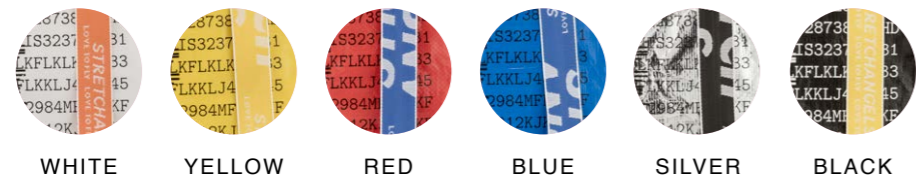

WHITE

PINK

CAMEL

BLACK

BAG **BO5500**

WHITE

YELLOW

ORANGE

BAG **BO2317 / BO2318**

YELLOW

ORANGE

FUCHSIA

GREEN

BLUE

BO2334

BO2335

BAG BO2334 / BO2335

BAG **BO2309**

WHITE

PINK

YELLOW

ORANGE

GREEN

CELESTE