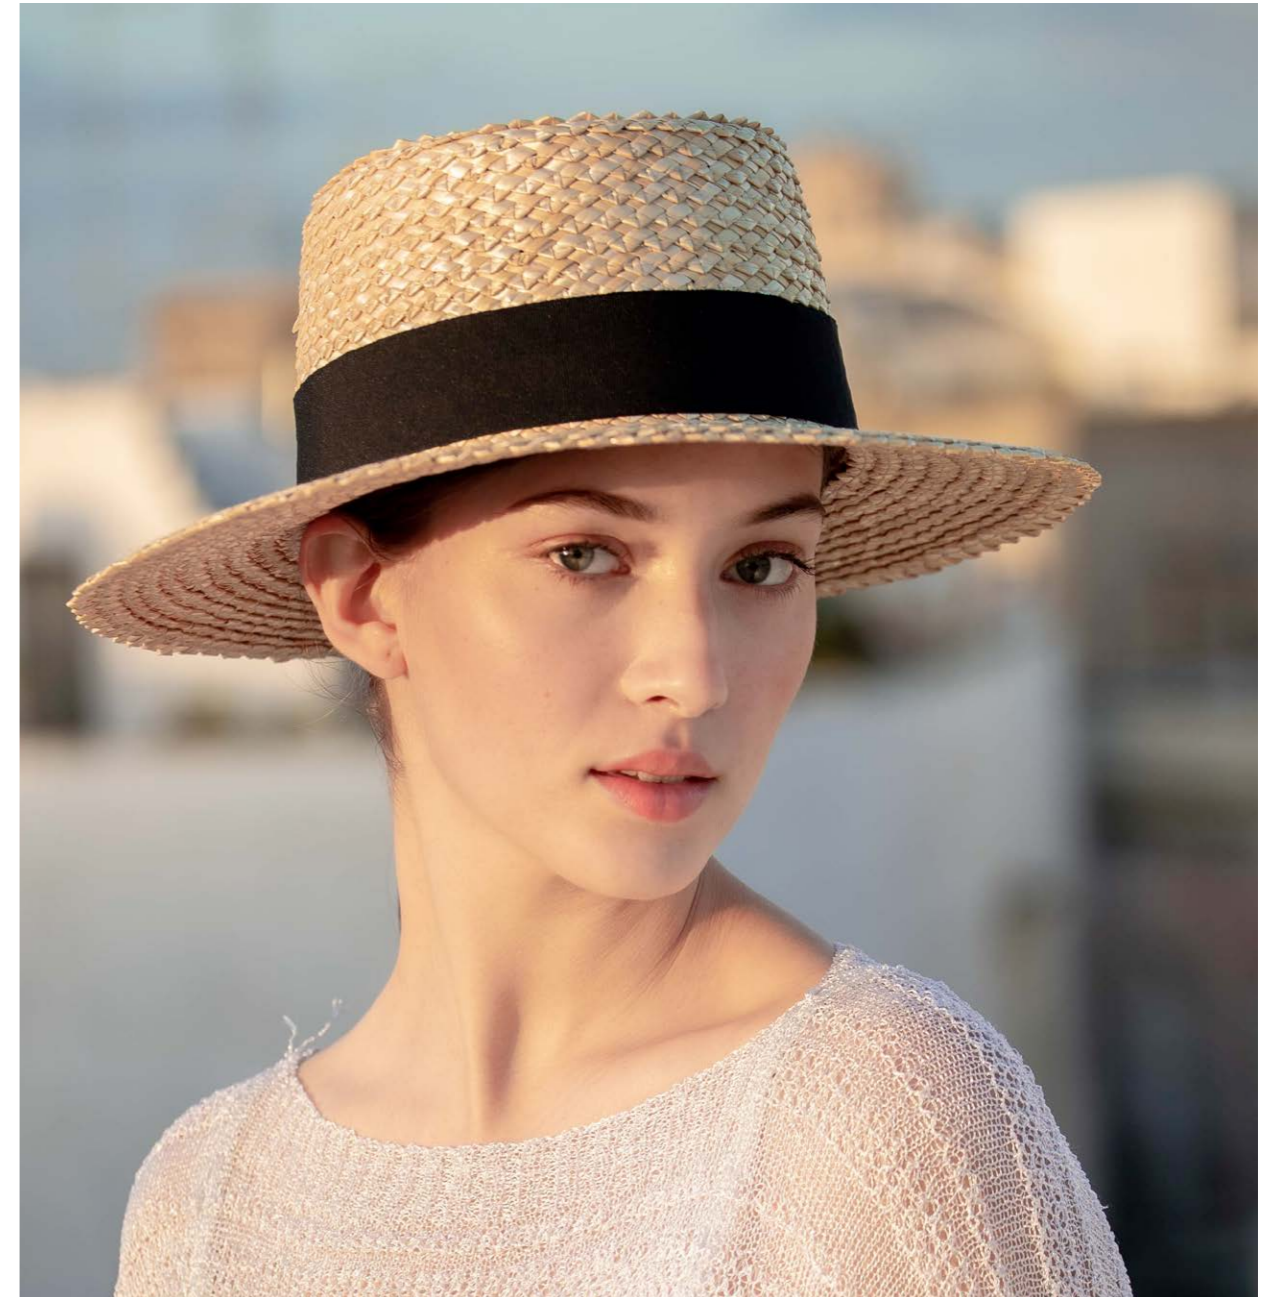

FUCHSIA

PINK

NAVY

CAMEL

NAVY

YELLOW

BLACK

HAT CA5200