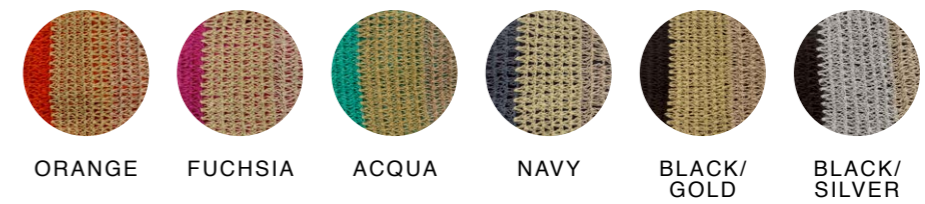

alexmax.net

BAG **BO1513**

ORANGE

GREEN

FUCHSIA

MULTI

BELT
CT4501

BAG **BO217**

BAG **B0215**

BAG **B0219**

EARRINGS
OR3320

BAG **BO1102**

ORANGE

FUCHSIA

MILITARY

YELLOW