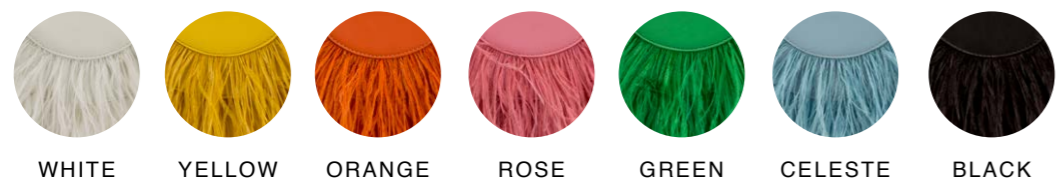

GREEN/
WHITE

ACQUA/
WHITE

COFFE/
WHITE

NAVY/
WHITE

BLACK/
WHITE

BEIGE/
TURQUOISE

BEIGE/
YELLOW

FUCHSIA/
NAVY

YELLOW/
COFFE

EARRINGS
OR2804

BAG **BO805**

GREY

BEIGE

ORANGE

FUCHSIA

GREEN

BLACK

BAG **BO3832**

WHITE

YELLOW

ORANGE

ROSE

GREEN

CELESTE

BLACK

BAG **BO500 / BO0211**

BAG **BO901 / BO900**

B0303

B0302

BAG **B0303 / B0302**

WHITE NATURAL YELLOW ORANGE RED

FUCHSIA TURQUOISE NAVY BLACK