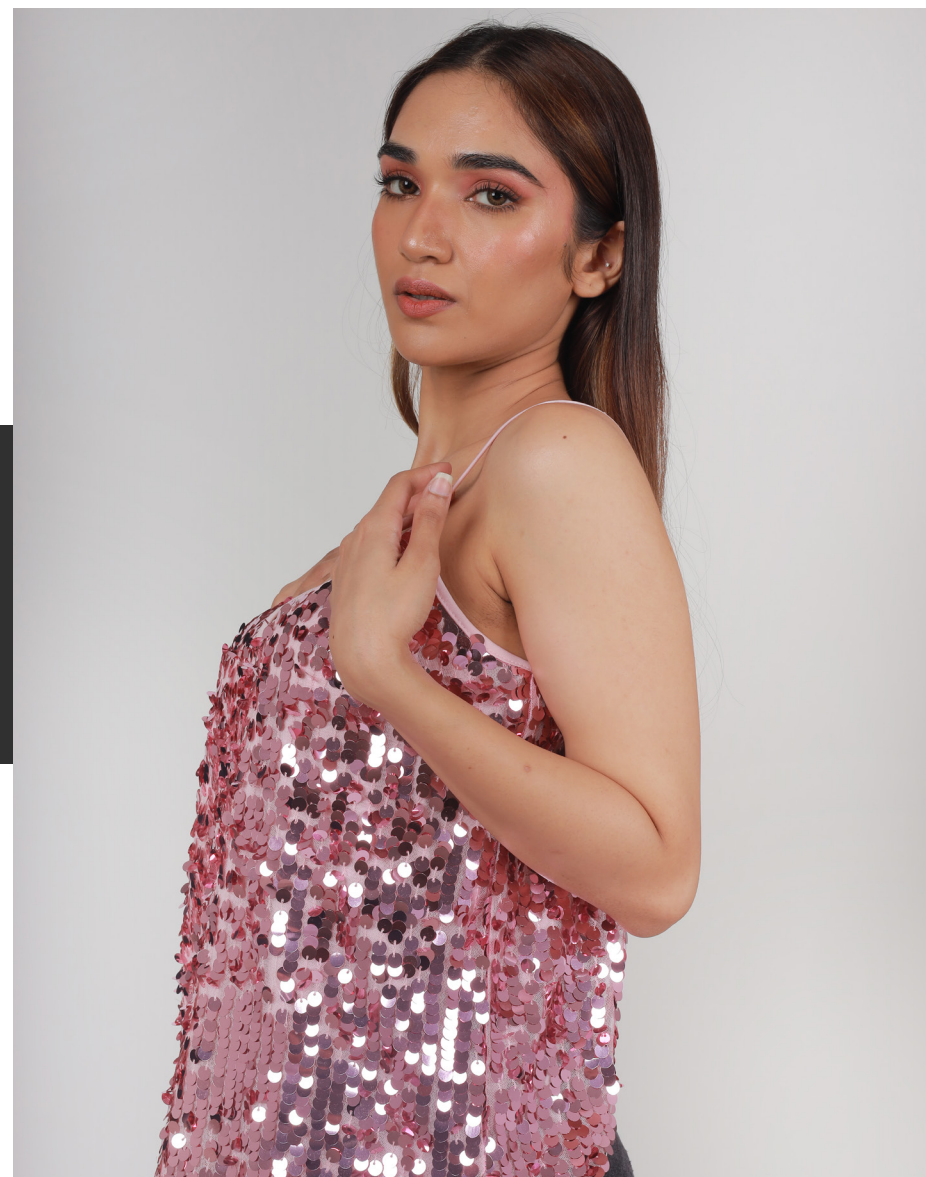

reevoy

Party Wear

VELVET /LINING TEXO (TAFTA)

GREY POLY MESS DRESS

OFF WHITE POLY GGT DRESS

BLACK SEQUENCE DRESS

HALF SURG ZORJET/LINING (POLY CREPE)

LADIES TOP WITH SEQUENCE

GREEN SATIN DRESS

Reevoy

www.reevoy.com