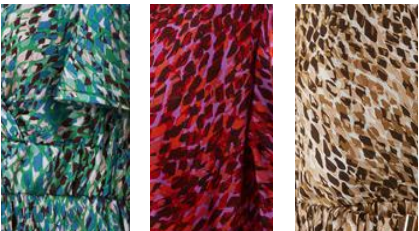

COLOUR

STYLE NUMBER: QED2623