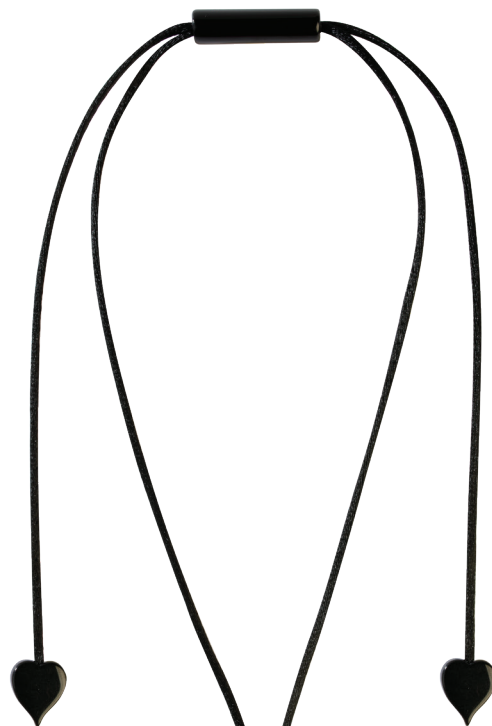

SPRING SUMMER 2024

Prue
by
ZSISKA®

necklace
P060102SIE1Q04
| 10.4 cm

pendant
P060201SIE1Q00
| 7.3 cm

earrings
P060501SIE1Q00
| 4.3 cm

necklace
P060101SIE1Q05
| 3.5 - 5 cm

earrings
P060502SIE1Q00
| 4.1 cm

earrings
P060503SIE1Q00
| 2.1 cm

rope: black

available in pendant and necklace

available in earrings

SIE1

SIE2

SIE3

SIE4

necklace
P070101MIXXQ11
 3.3 - 4.9 cm

necklace
P070102MIXXQ07
 3.3 - 4.9 cm

earrings
P070502PINKQ00
 2.5 cm

earrings
P070501REDDQ00
 3.3 cm

ring
P070601FLO1Q0
 M, L, XL
 4.4 cm

rope: black
 available in pendant only

FLO1

FLO2

FLO3

necklace
P070151MIXXQ03
| 3.3 - 5 cm

rope: black
available in pendant only

FLO1

FLO2

FLO3

available on earrings only

PINK

GREE