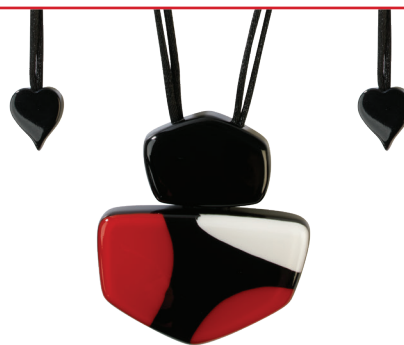

pendant
P080202IND1Q00
| 7.2 cm