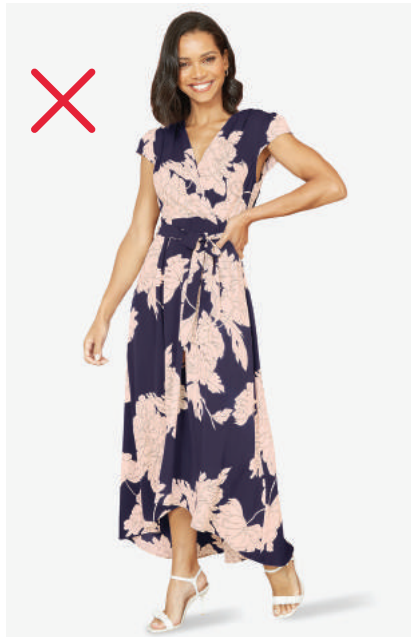

Navy Blossom Print Wrap Dress With Dipped Hem

Sizes Available: 8-16

Price: Wholesale £18.00 RRP £45.00

Style: ML7677

Navy Blossom Print Wrap Dress With Dipped Hem

Sizes Available: 8-24

Price: Wholesale £18.00 RRP £45.00