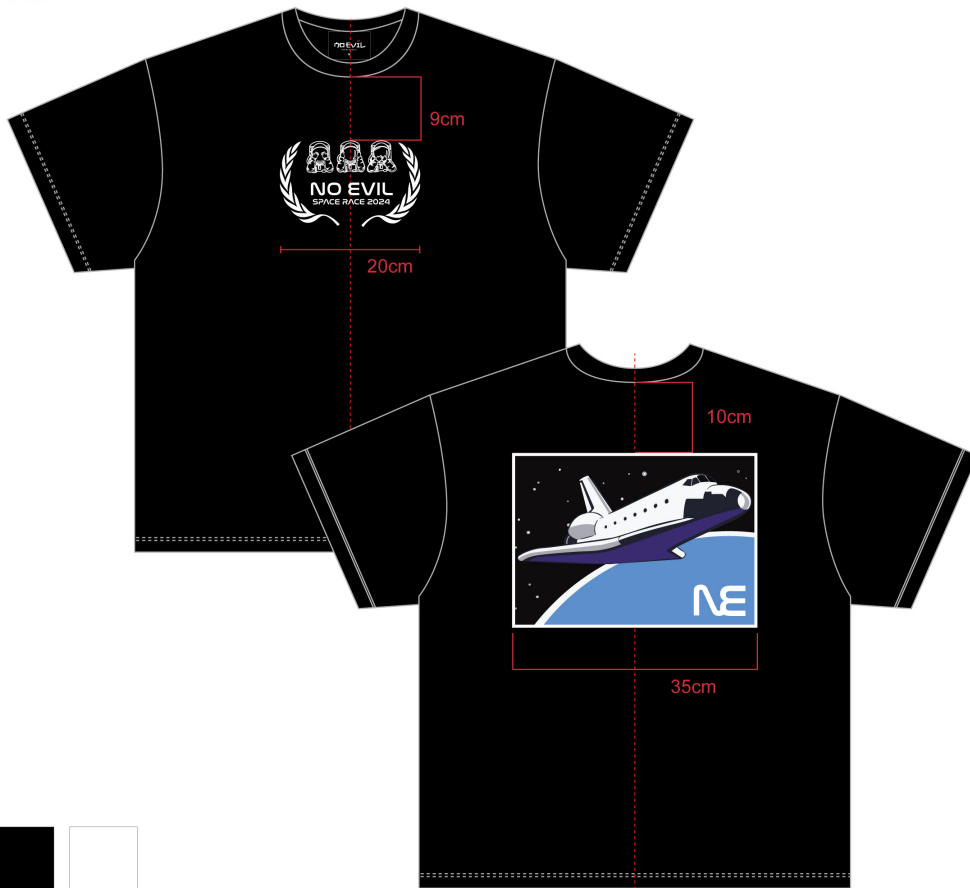

LARGE

Black White

Front Art - Embroidery

WxH: 20 x 12.3 cm