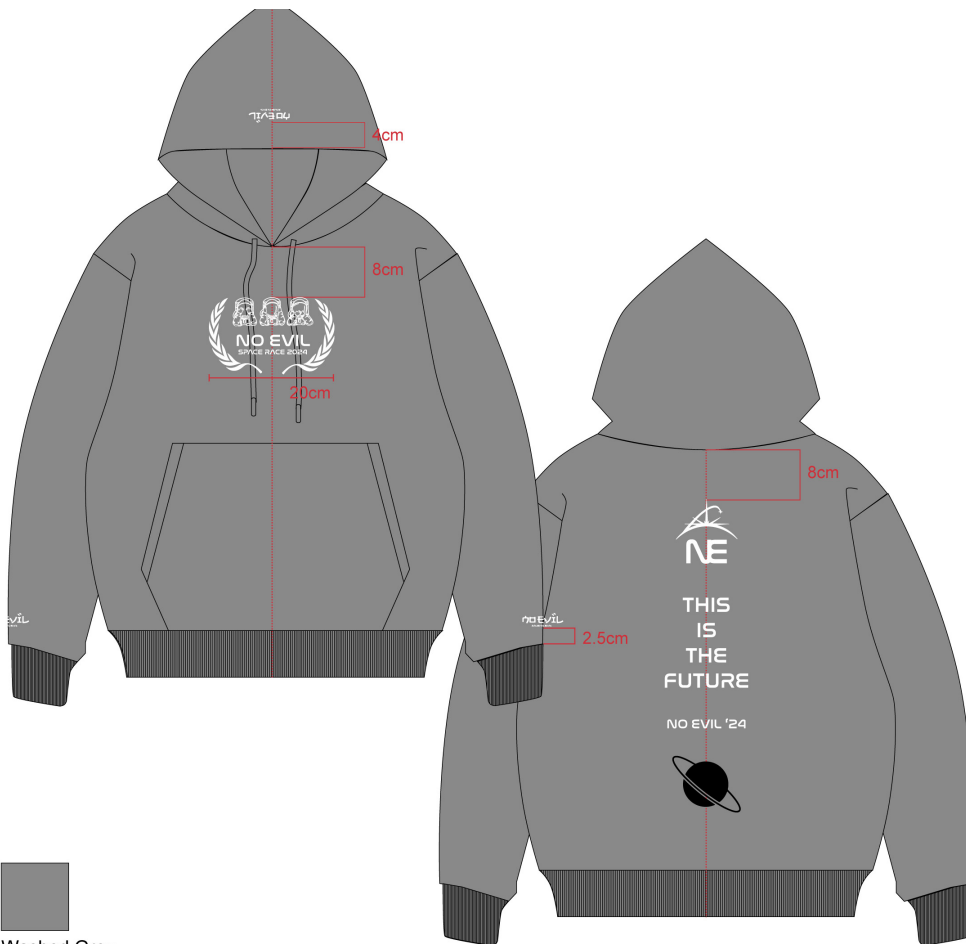

Back Art - Digital Print
WxH: 30 x 34 cm

White

Front Art - Embroidery
WxH: 8 x 2 cm

noEVIL

Black 1788C

Back Art - Digital Print
WxH: 30 x 34 cm

LARGE

Front Art - Embroidery
WxH: 8 x 2 cm

noEVIL

Back Art - Digital Print
WxH: 30 x 34 cm

~~SPACE RACE HOODIE~~

OUR ACID WASH GREY HOODIE FOR OUR SPACE
RACE THEME CAPSULE COLLECTION
SKU: NE24-SPH-AG
MIN ORDER: 50PCS PER COLOUR
MATERIAL: ORGANIC COTTON

Front All - Embroidery
WxH: 20 x 12.3 cm

Sleeves - Screen print
WxH: 6.5 x 2.2 cm

Hood - Screen print
WxH: 6.5 x 2.2 cm

Back - Screen Print
WxH: 50 x 13.3 cm

EYES HOODIE

ANCIENT EVIL EYE PROTECTION, TONAL BLUES
SKU: NE24-EH
MIN ORDER: 50PCS PER COLOUR
MATERIAL: ORGANIC COTTON