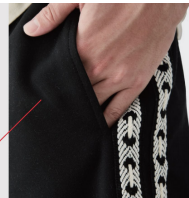

Right leg - Woven tape
W: 3 cm

見ざる,聞かざる,言わざる

White Black

White

Left leg - Screen print
WxH: 14 x 4.7 cm

Black 1788C

Right leg - Woven tape
W: 3 cm

見ざる,聞かざる,言わざる

White Black

(side pockets with coil zipper)

WxH: 8 x 2 cm

uroEVIL

White 1788C

Right leg - Woven tape
W: 3 cm

White Black

Black