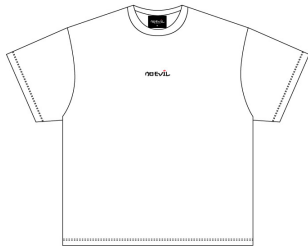

CLASSIC TEE

A NEW CONTINUITY TEE, CLASSIC.

SKU: NE24-CT-(W/B)

MIN ORDER: 50PCS PER COLOUR

MATERIAL: ORGANIC COTTON

Black

Front Art - Embroidery
WxH: 8 x 2 cm

noEvil

White 1788C

White

Front Art - Embroidery
WxH: 8 x 2 cm

noEvil

Black 1788C

LARGE

Front Art - Embroidery

WxH: 8 x 2 cm

noEVIL

CLASSIC HOODIE

A NEW STAPLE PIECE, SIMPLICITY AT IT'S BEST

SKU: NE24-CH-(W/B)

MIN ORDER: 50PCS PER COLOUR

MATERIAL: ORGANIC COTTON

Black

Front Art - Embroidery
WxH: 8 x 2 cm