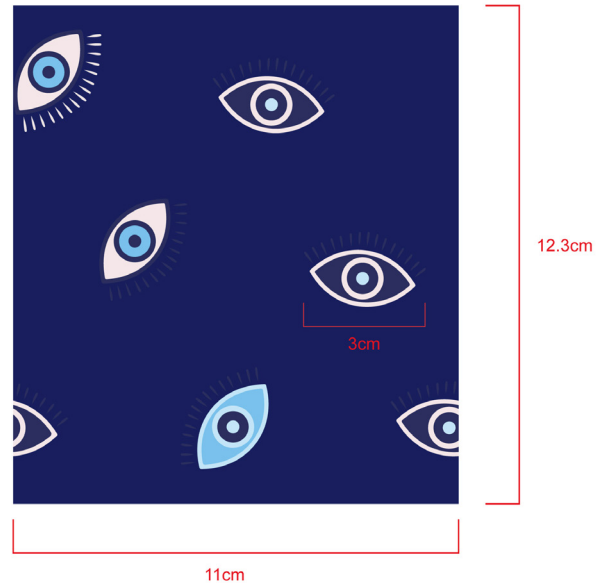

Front All - Embroidery
WxH: 20 x 12.3 cm

Sleeves - Screen print
WxH: 6.5 x 2.2 cm

Hood - Screen print
WxH: 6.5 x 2.2 cm

Back - Screen Print
WxH: 50 x 13.3 cm

EYES HOODIE

ANCIENT EVIL EYE PROTECTION, TONAL BLUES
SKU: NE24-EH
MIN ORDER: 50PCS PER COLOUR
MATERIAL: ORGANIC COTTON

ACB

WxH: 8 x 2 cm

うろエヴィル

White

Sleeves - Screen print
WxH: 6.5 x 2.2 cm

うろエヴィル

見ざる,聞かざる,言わざる

White

White Black

(side pockets with coil zipper)

WxH: 8 x 2 cm

uroEVIL

White 1788C

Right leg - Woven tape
W: 3 cm

White Black

Black

White Black

White

Right leg - Woven tape

W: 3 cm

White Black

Black

Side Seam - woven tape
W: 3 cm

White Black