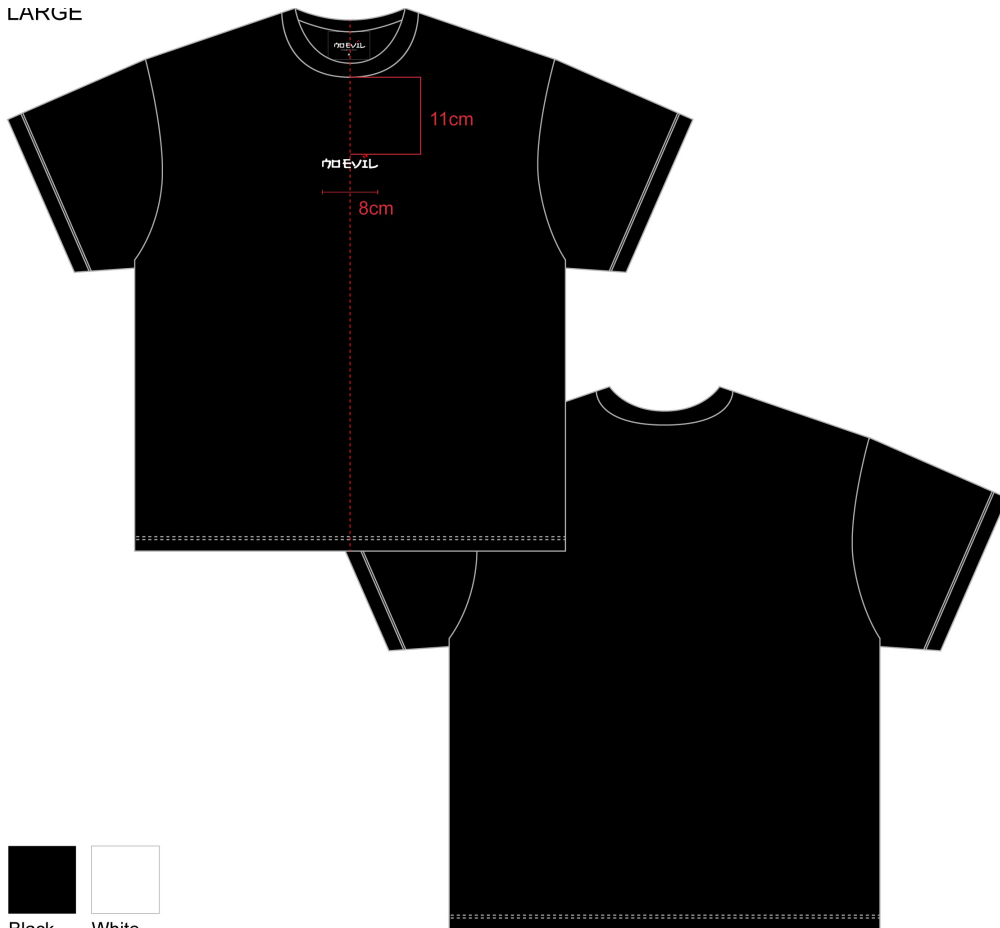

White 1788C

White

Front Art - Embroidery
WxH: 8 x 2 cm

noEvil

Black 1788C

LARGE

Front Art - Embroidery

WxH: 8 x 2 cm

noEVIL

CLASSIC HOODIE

A NEW STAPLE PIECE, SIMPLICITY AT IT'S BEST

SKU: NE24-CH-(W/B)

MIN ORDER: 50PCS PER COLOUR

MATERIAL: ORGANIC COTTON

Black

Front Art - Embroidery
WxH: 8 x 2 cm

ウロEVIL

White 1788C

Left Sleeve - Screen print
WxH: 6.5 x 2.2 cm

ウロEVIL

見える,聞かざる,言わざる

White 1788C

White

Front Art - Embroidery
WxH: 8 x 2 cm

ウロEVIL

Black 1788C

Left Sleeve - Screen print
WxH: 6.5 x 2.2 cm

ウロEVIL

見える,聞かざる,言わざる

Black 1788C

Front All - Embroidery
WxH: 8 x 2 cm

ウロEVIL