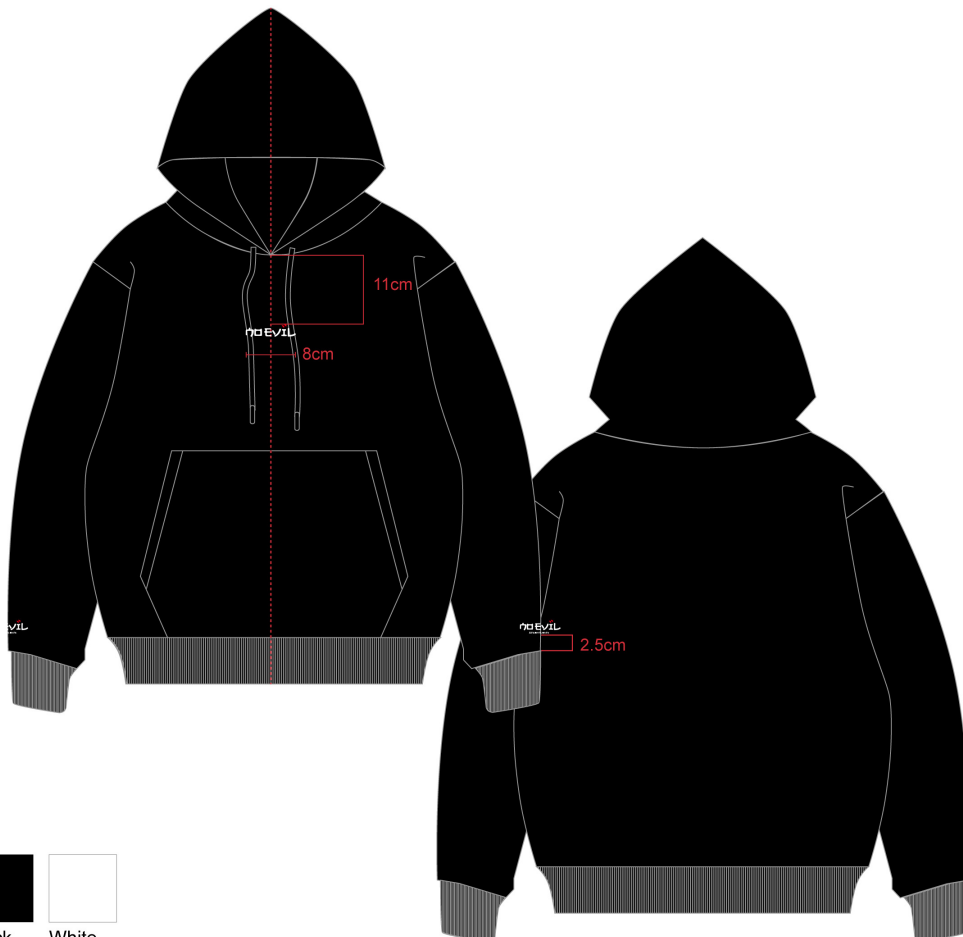

noEVIL

CLASSIC HOODIE

A NEW STAPLE PIECE, SIMPLICITY AT IT'S BEST

SKU: NE24-CH-(W/B)

MIN ORDER: 50PCS PER COLOUR

MATERIAL: ORGANIC COTTON

Black

Front Art - Embroidery
WxH: 8 x 2 cm

ウロEVIL

White 1788C

Left Sleeve - Screen print
WxH: 6.5 x 2.2 cm

ウロEVIL

見える,聞かざる,言わざる

White 1788C

White

Front Art - Embroidery
WxH: 8 x 2 cm

ウロEVIL

Black 1788C

Left Sleeve - Screen print
WxH: 6.5 x 2.2 cm

ウロEVIL

見える,聞かざる,言わざる

Black 1788C

Front All - Embroidery
WxH: 8 x 2 cm

ウロEVIL