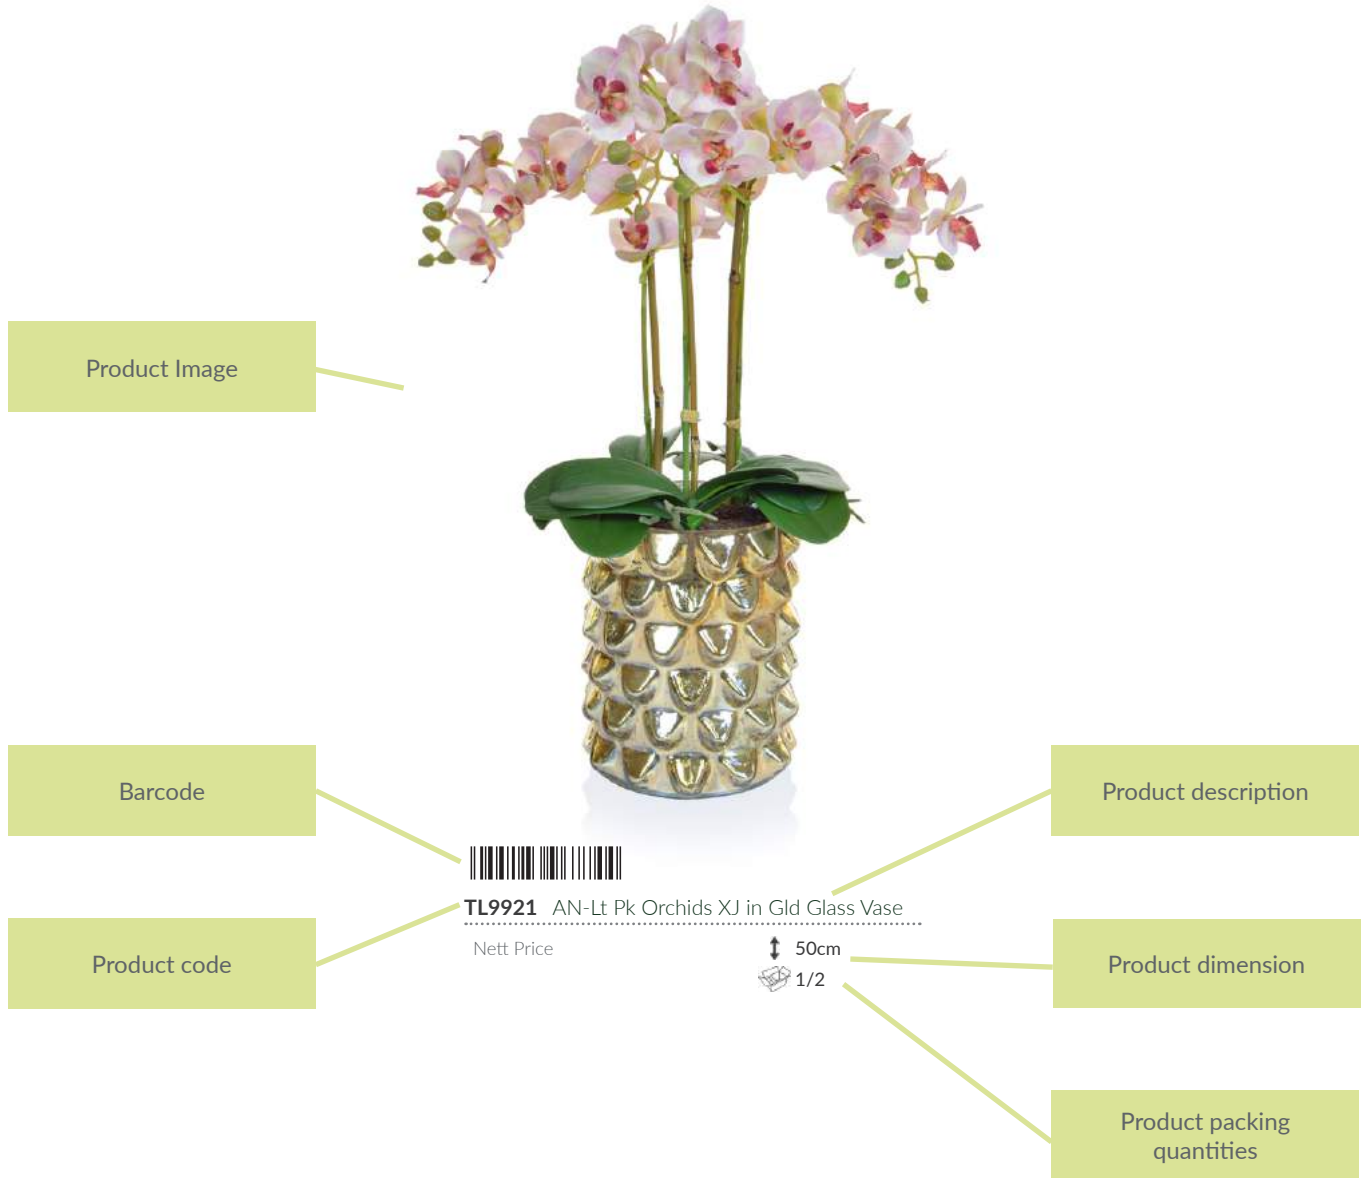

How to use our catalogue