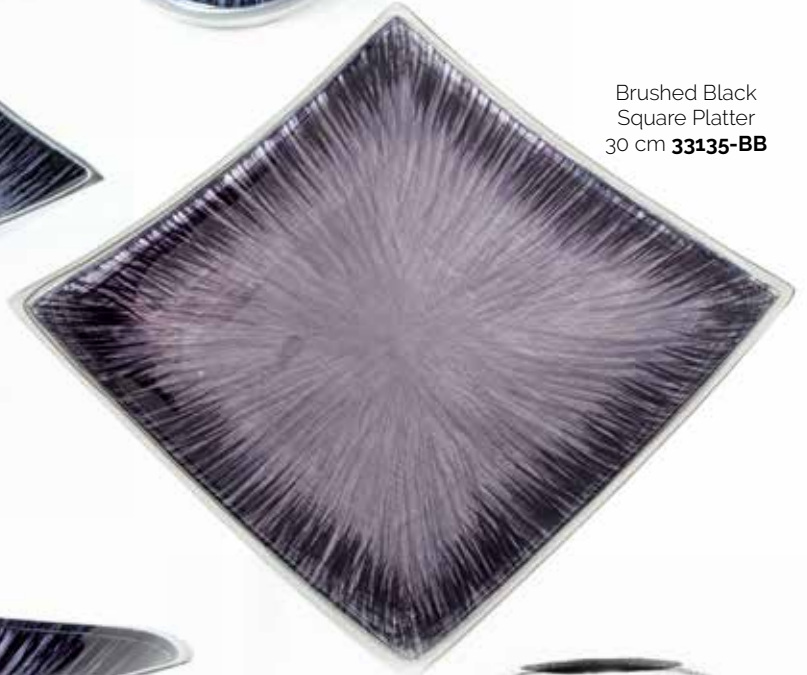

Brushed Black Oval Bowl
Small 16 cm **9413-BB**
Large 22 cm **9414-BB**

Brushed Black Square Bowl
16 cm **6610-BB**

Brushed Black
Rectangular Bowl
25 cm **5694-BB**

Brushed Black
Square Platter
30 cm **33135-BB**