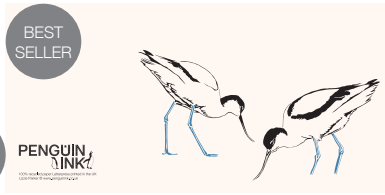

Dippy

Black PI104, Red PI105, Green PI106, PI107
(2 of each colour)

Stegosaurus

Black PI108, Red PI109, Green PI110,
PI110mix (2 of each colour) pack

Triceratops

Blue PI099

WILD CARDS | SEA LIFE

Clown Fish
PI041