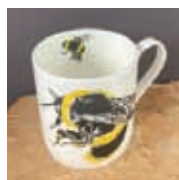

HOMEWARE

We now have a lovely range of complementary homeware please go to www.penguinink.co.uk to see the full range including tea towels.

HOMEWARE | FINE BONE CHINA MUGS

Adonis Butterfly
PIM115

Bumble Bee
PIM116